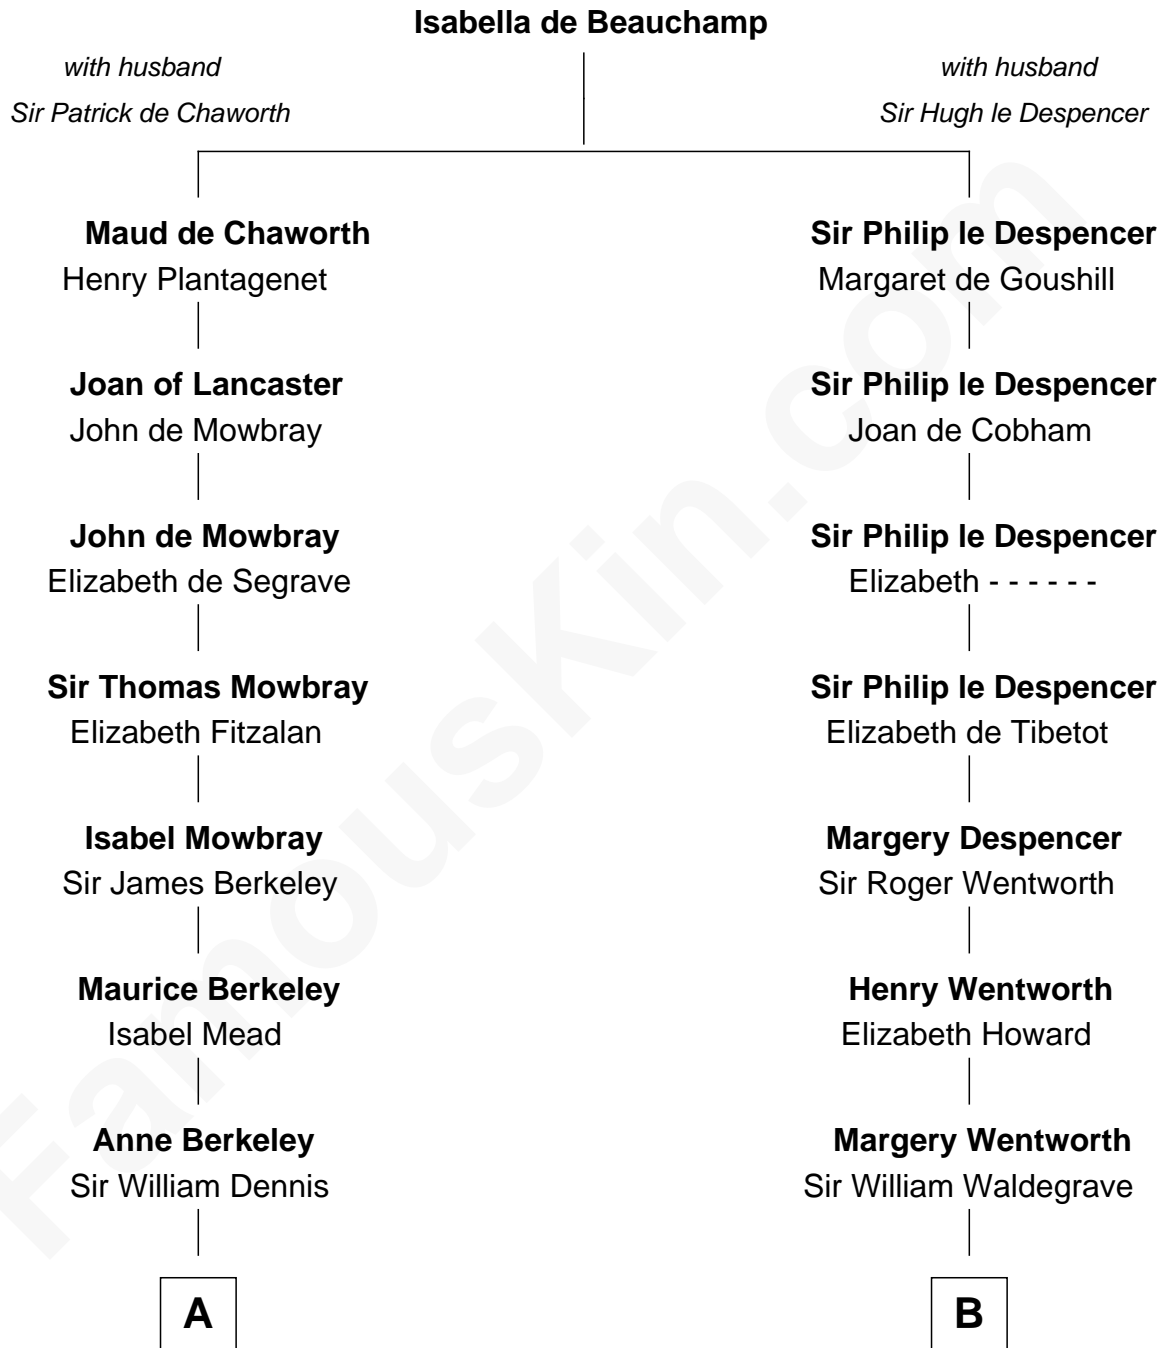

# FamousKin.com Relationship Chart of

**Sarah Ferguson**

*Duchess of York*

21st cousin of

**Bob Moore**

*Co-Founder, Bob's Red Mill*

**C**

**Susan Henrietta Cavendish**

Henry Robert Brand

**Margaret Brand**

Algernon Francis Holford Ferguson

**Andrew Henry Ferguson**

Marian Louisa Montagu-Douglas-Scott

**Ronald Ivor Ferguson**

Susan Mary Wright

**Sarah Ferguson**

*Duchess of York*

**D**

**Morris Fox**

Sarah A. Smith

**Violette Fox**

Daniel Francis Learnard

**Clinton Morris Learnard**

Gertrude Maud Yost

**Doris Dell Learnard**

Kenneth Earl Moore

**Bob Moore**

*Co-Founder, Bob's Red Mill*