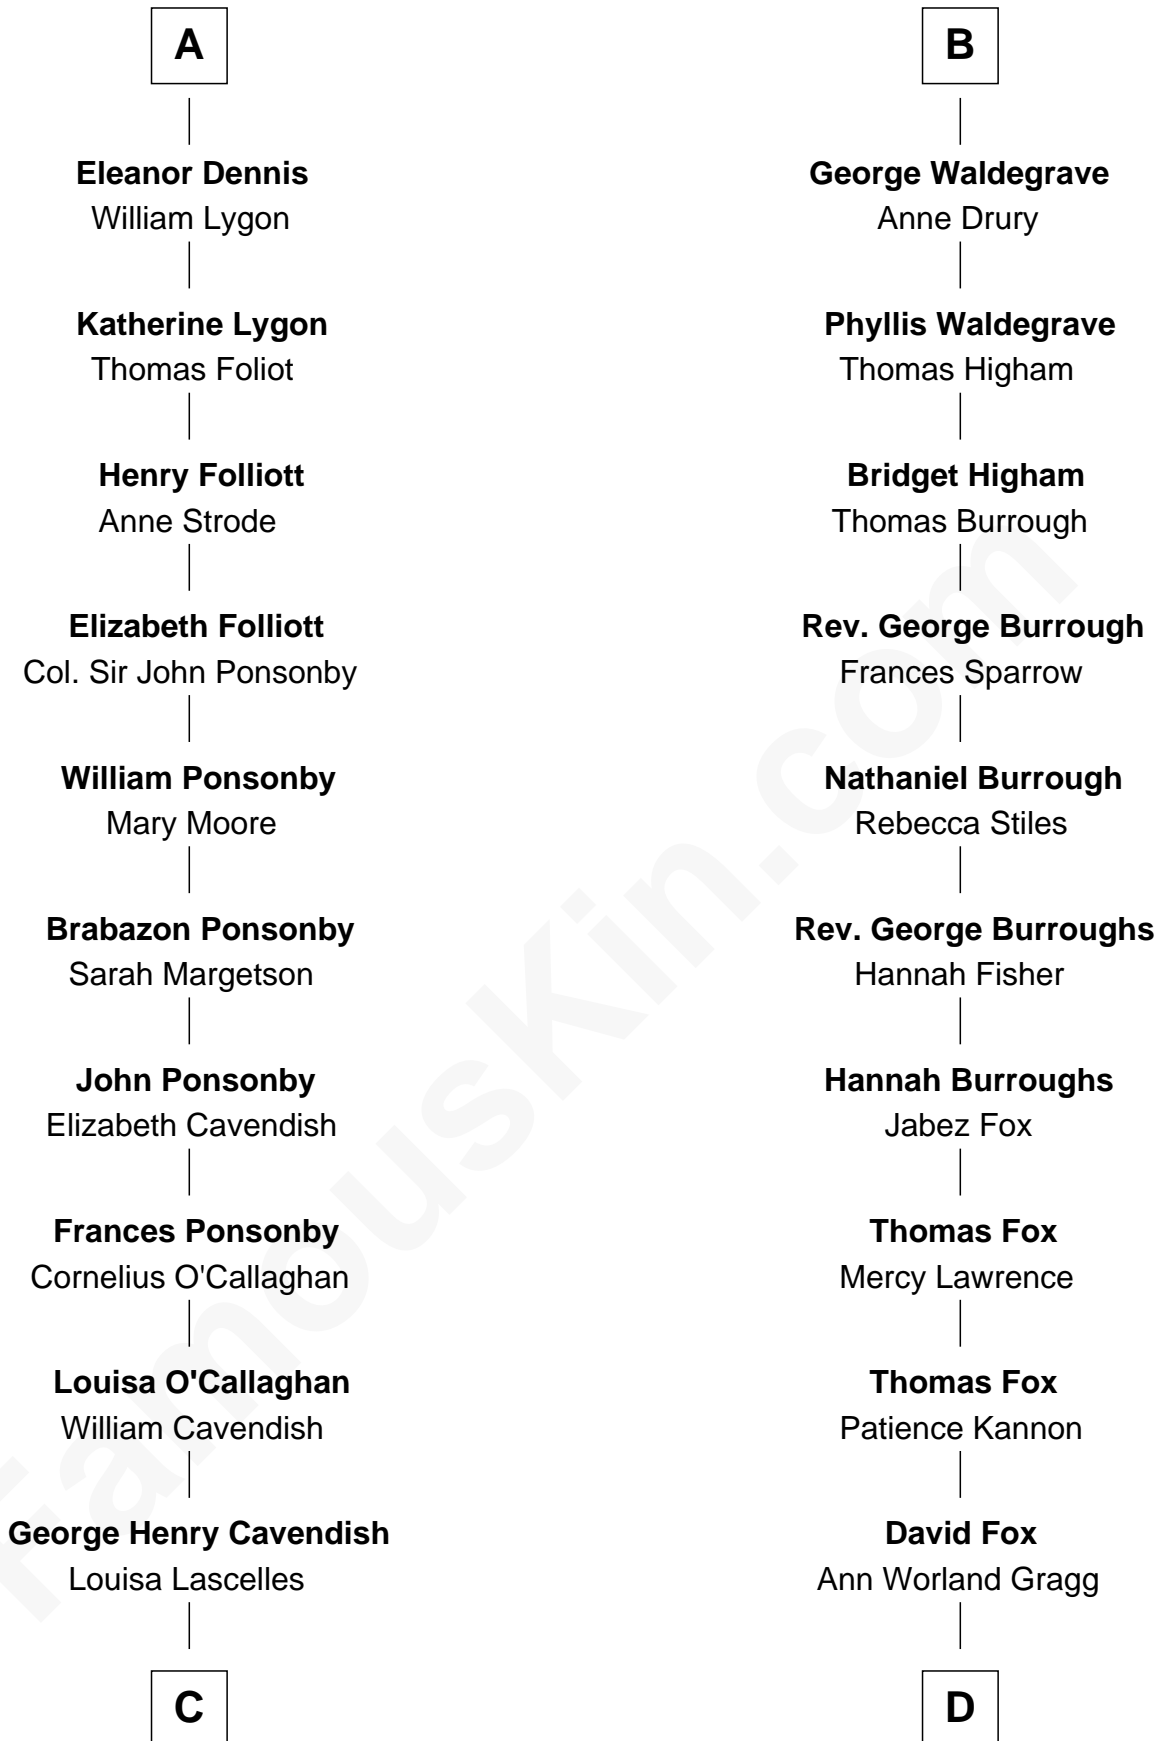

# FamousKin.com Relationship Chart of

**Sarah Ferguson**

*Duchess of York*

21st cousin of

**Bob Moore**

*Co-Founder, Bob's Red Mill*

**C**

**Susan Henrietta Cavendish**

Henry Robert Brand

**Margaret Brand**

Algernon Francis Holford Ferguson

**Andrew Henry Ferguson**

Marian Louisa Montagu-Douglas-Scott

**Ronald Ivor Ferguson**

Susan Mary Wright

**Sarah Ferguson**

*Duchess of York*

**D**

**Morris Fox**

Sarah A. Smith

**Violette Fox**

Daniel Francis Learnard

**Clinton Morris Learnard**

Gertrude Maud Yost

**Doris Dell Learnard**

Kenneth Earl Moore

**Bob Moore**

*Co-Founder, Bob's Red Mill*