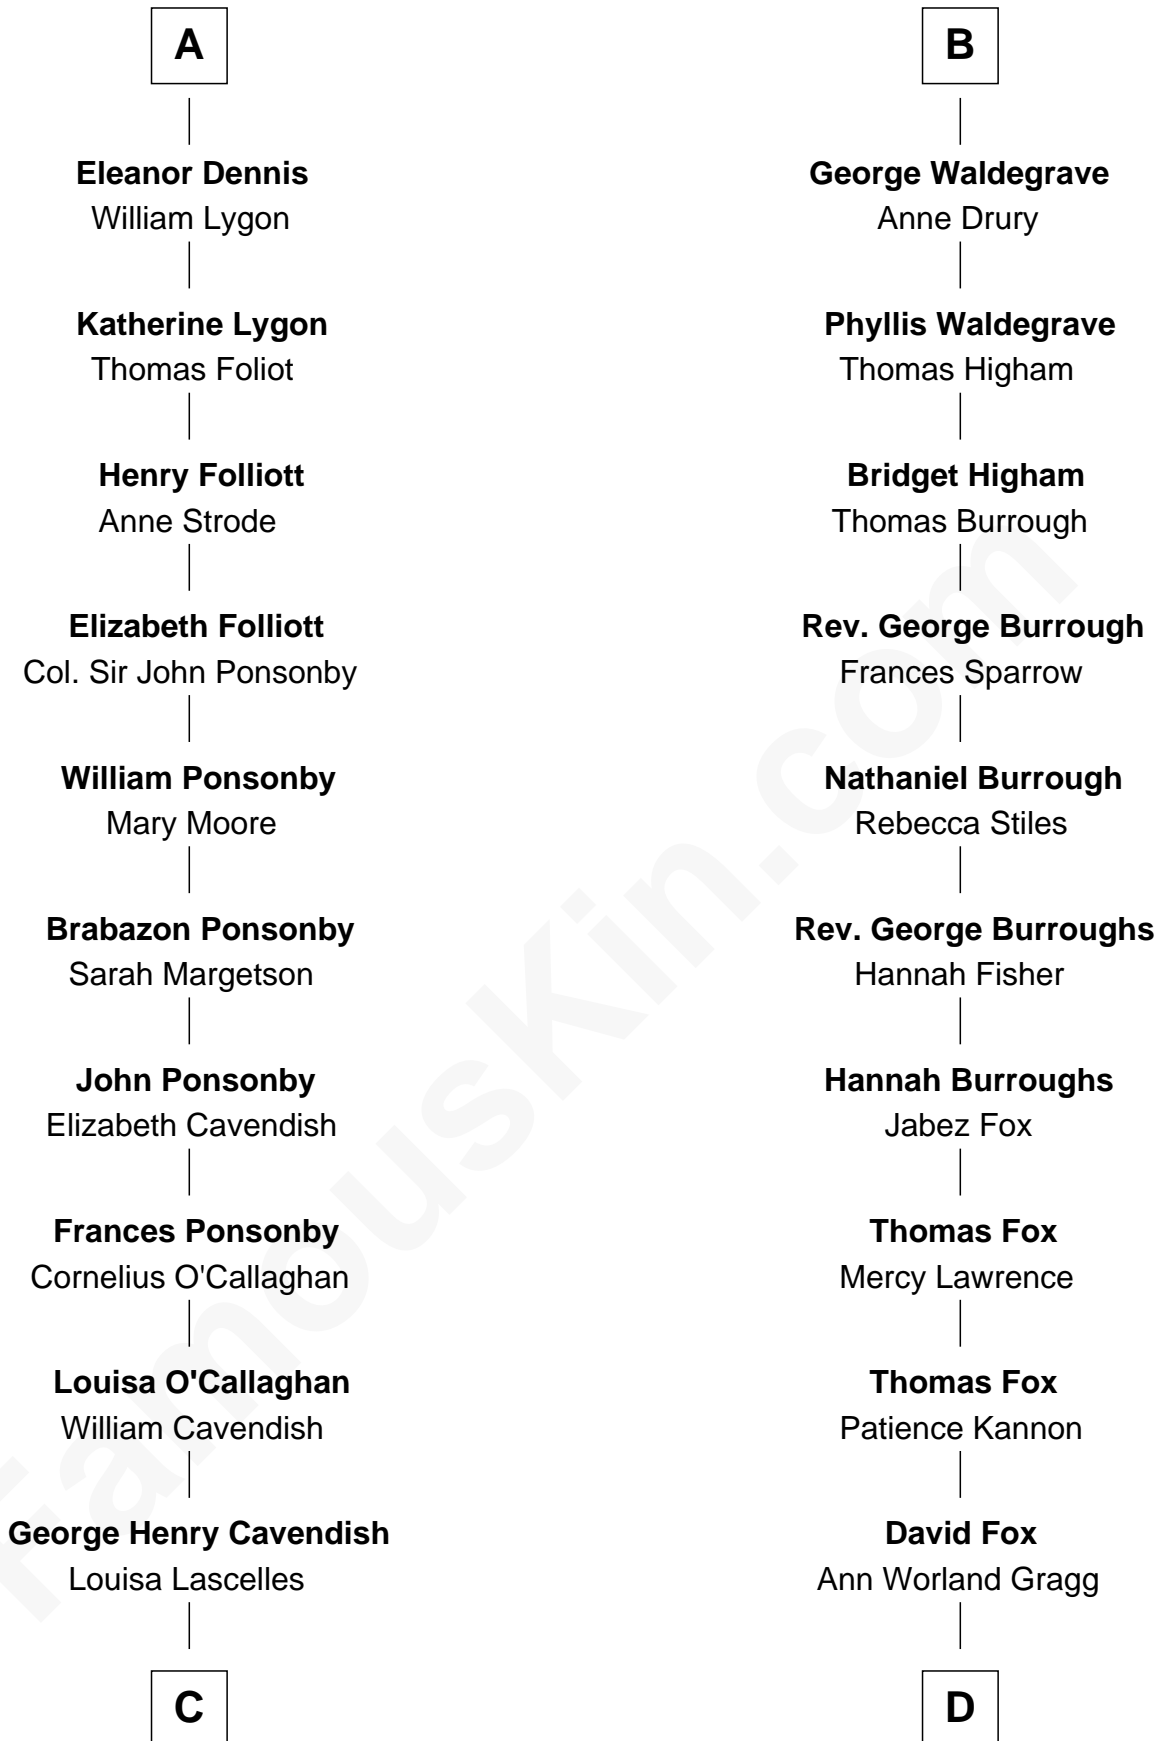

FamousKin.com Relationship Chart of

Sarah Ferguson

Duchess of York

21st cousin of

Bob Moore

Co-Founder, Bob's Red Mill

Thomas de Clare
Juliana FitzMaurice

Margaret de Clare
Bartholomew de Badlesmere

Elizabeth de Badlesmere
Sir William de Bohun

Elizabeth de Bohun
Sir Richard Fitzalan

Elizabeth Fitzalan
Sir Thomas Mowbray

Isabel Mowbray
Sir James Berkeley

Maurice Berkeley
Isabel Mead

Anne Berkeley
Sir William Dennis

A

Margaret de Clare
Bartholomew de Badlesmere

Margaret de Badlesmere
Sir John de Tibetot

Sir Robert de Tibetot
Margaret Deincourt

Elizabeth de Tibetot
Sir Philip le Despencer

Margery Despencer
Sir Roger Wentworth

Henry Wentworth
Elizabeth Howard

Margery Wentworth
Sir William Waldegrave

B

C

Susan Henrietta Cavendish

Henry Robert Brand

Margaret Brand

Algernon Francis Holford Ferguson