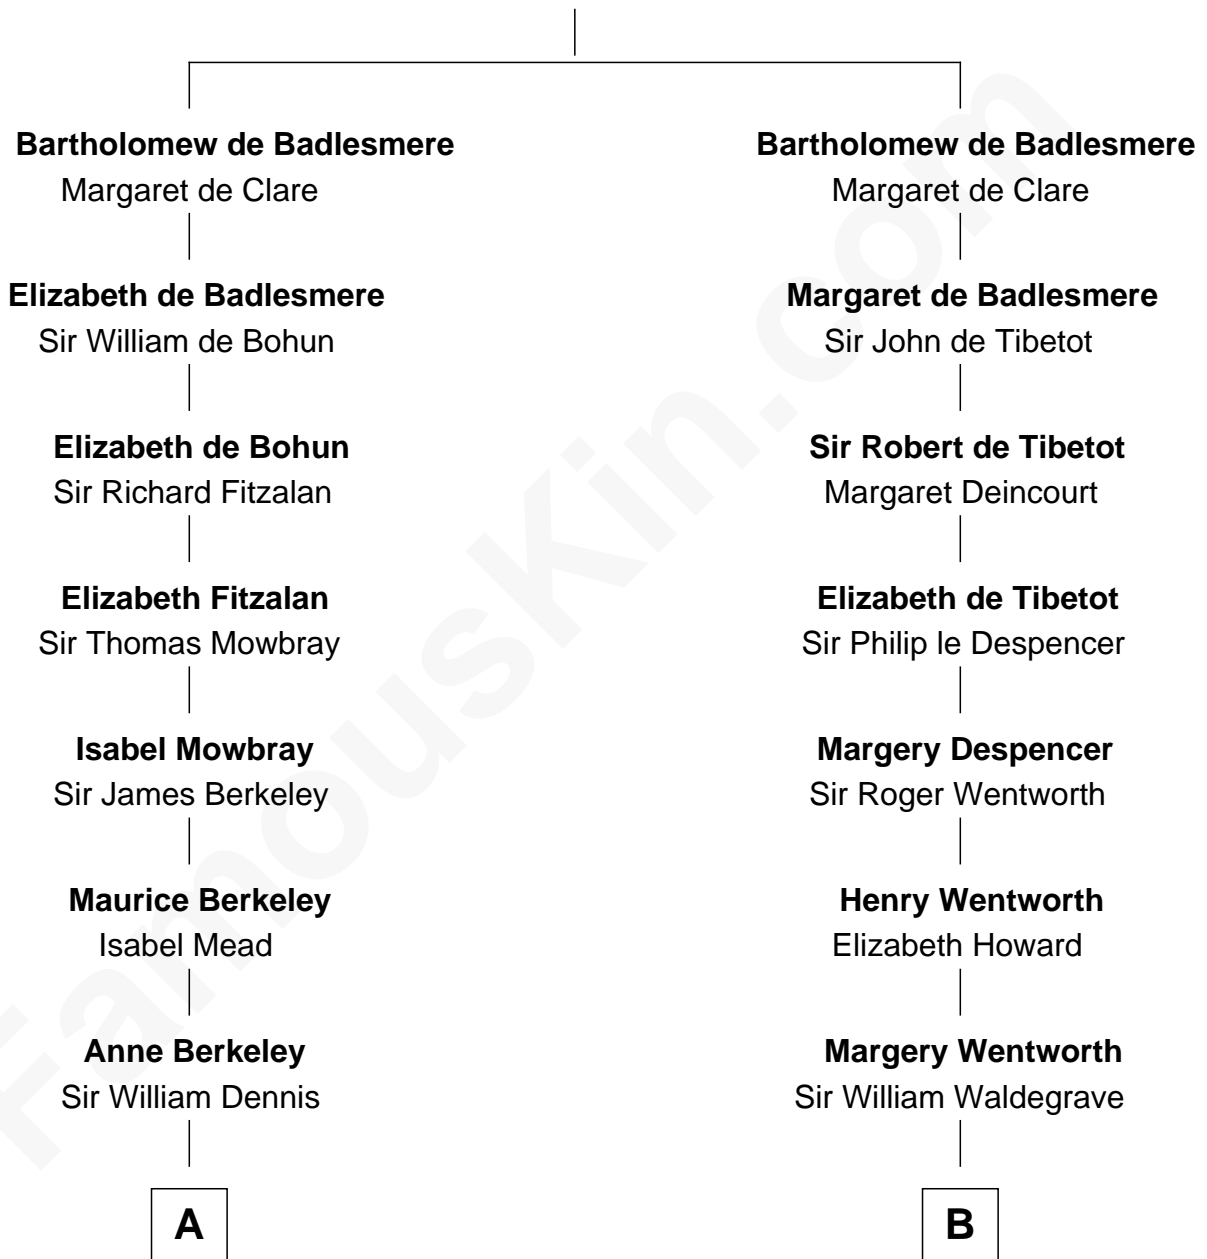

# FamousKin.com Relationship Chart of

**Sarah Ferguson**

*Duchess of York*

21st cousin of

**Bob Moore**

*Co-Founder, Bob's Red Mill*

## Gunselm de Badlesmere

**C**

**Susan Henrietta Cavendish**

Henry Robert Brand

**Margaret Brand**

Algernon Francis Holford Ferguson

**Andrew Henry Ferguson**

Marian Louisa Montagu-Douglas-Scott

**Ronald Ivor Ferguson**

Susan Mary Wright

**Sarah Ferguson**

*Duchess of York*

**D**

**Morris Fox**

Sarah A. Smith

**Violette Fox**

Daniel Francis Learnard

**Clinton Morris Learnard**

Gertrude Maud Yost

**Doris Dell Learnard**

Kenneth Earl Moore

**Bob Moore**

*Co-Founder, Bob's Red Mill*