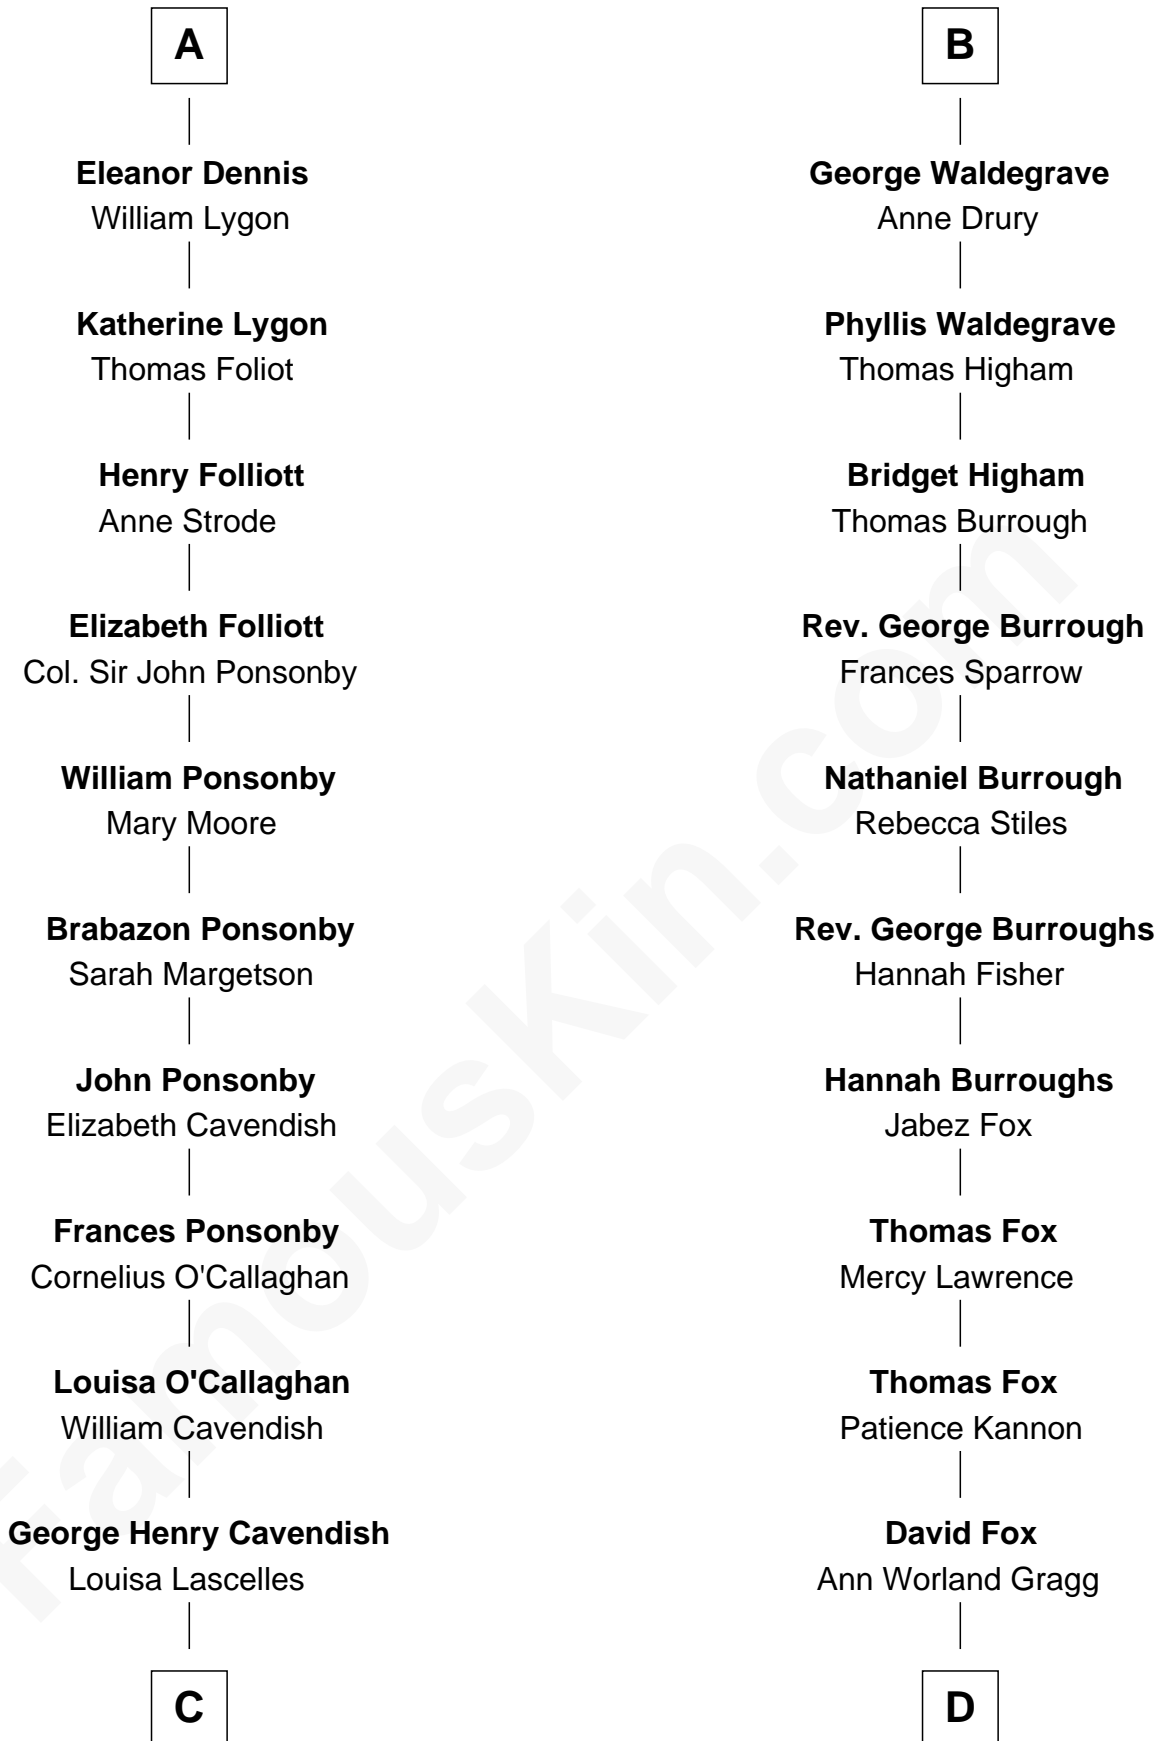

# FamousKin.com Relationship Chart of

**Sarah Ferguson**

*Duchess of York*

21st cousin of

**Bob Moore**

*Co-Founder, Bob's Red Mill*

## Gunselm de Badlesmere

**C**

**Susan Henrietta Cavendish**

Henry Robert Brand

**Margaret Brand**

Algernon Francis Holford Ferguson

**Andrew Henry Ferguson**

Marian Louisa Montagu-Douglas-Scott

**Ronald Ivor Ferguson**

Susan Mary Wright

**Sarah Ferguson**

*Duchess of York*

**D**

**Morris Fox**

Sarah A. Smith

**Violette Fox**

Daniel Francis Learnard

**Clinton Morris Learnard**

Gertrude Maud Yost

**Doris Dell Learnard**

Kenneth Earl Moore

**Bob Moore**

*Co-Founder, Bob's Red Mill*