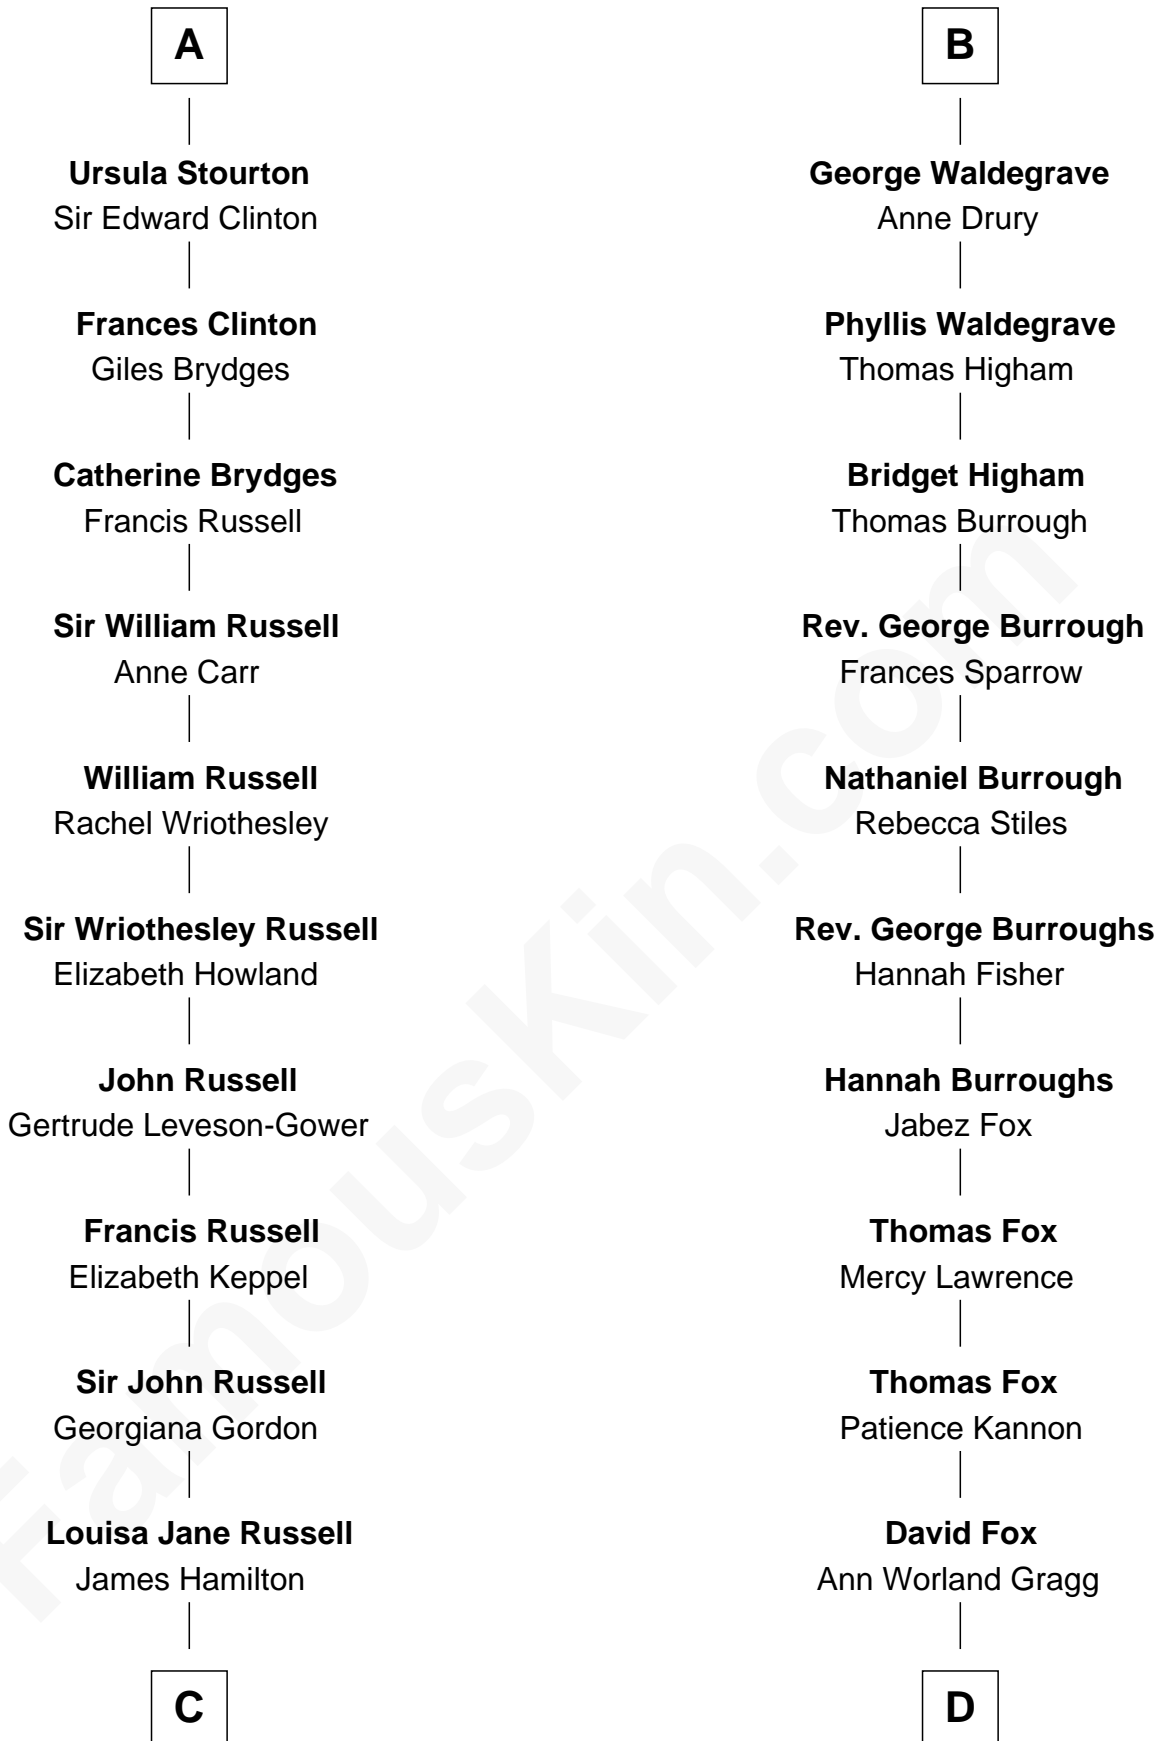

FamousKin.com Relationship Chart of

Sarah Ferguson

Duchess of York

21st cousin of

Bob Moore

Co-Founder, Bob's Red Mill

Eudo la Zouche
Milicent de Cantilupe

Eve la Zouche
Sir Maurice de Berkeley

Thomas de Berkeley
Katherine de Clyvedon

Sir John Berkeley
Elizabeth Betteshorne

Elizabeth Berkeley
Sir John Sutton

Sir John Sutton Dudley
Elizabeth Bramshot

Edmund Dudley
Elizabeth Grey

Elizabeth Dudley
William Stourton

A

Sir William la Zouche
Maud Lovel

Milicent la Zouche
Sir William Deincourt

Margaret Deincourt
Sir Robert de Tibetot

Elizabeth de Tibetot
Sir Philip le Despencer

Margery Despencer
Sir Roger Wentworth

Henry Wentworth
Elizabeth Howard

Margery Wentworth
Sir William Waldegrave

B

C

Louisa Jane Hamilton

William Henry Walter Montagu-Douglas-Scott

Herbert Andrew Montagu-Douglas-Scott

Marie Josephine Edwards

Marian Louisa Montagu-Douglas-Scott