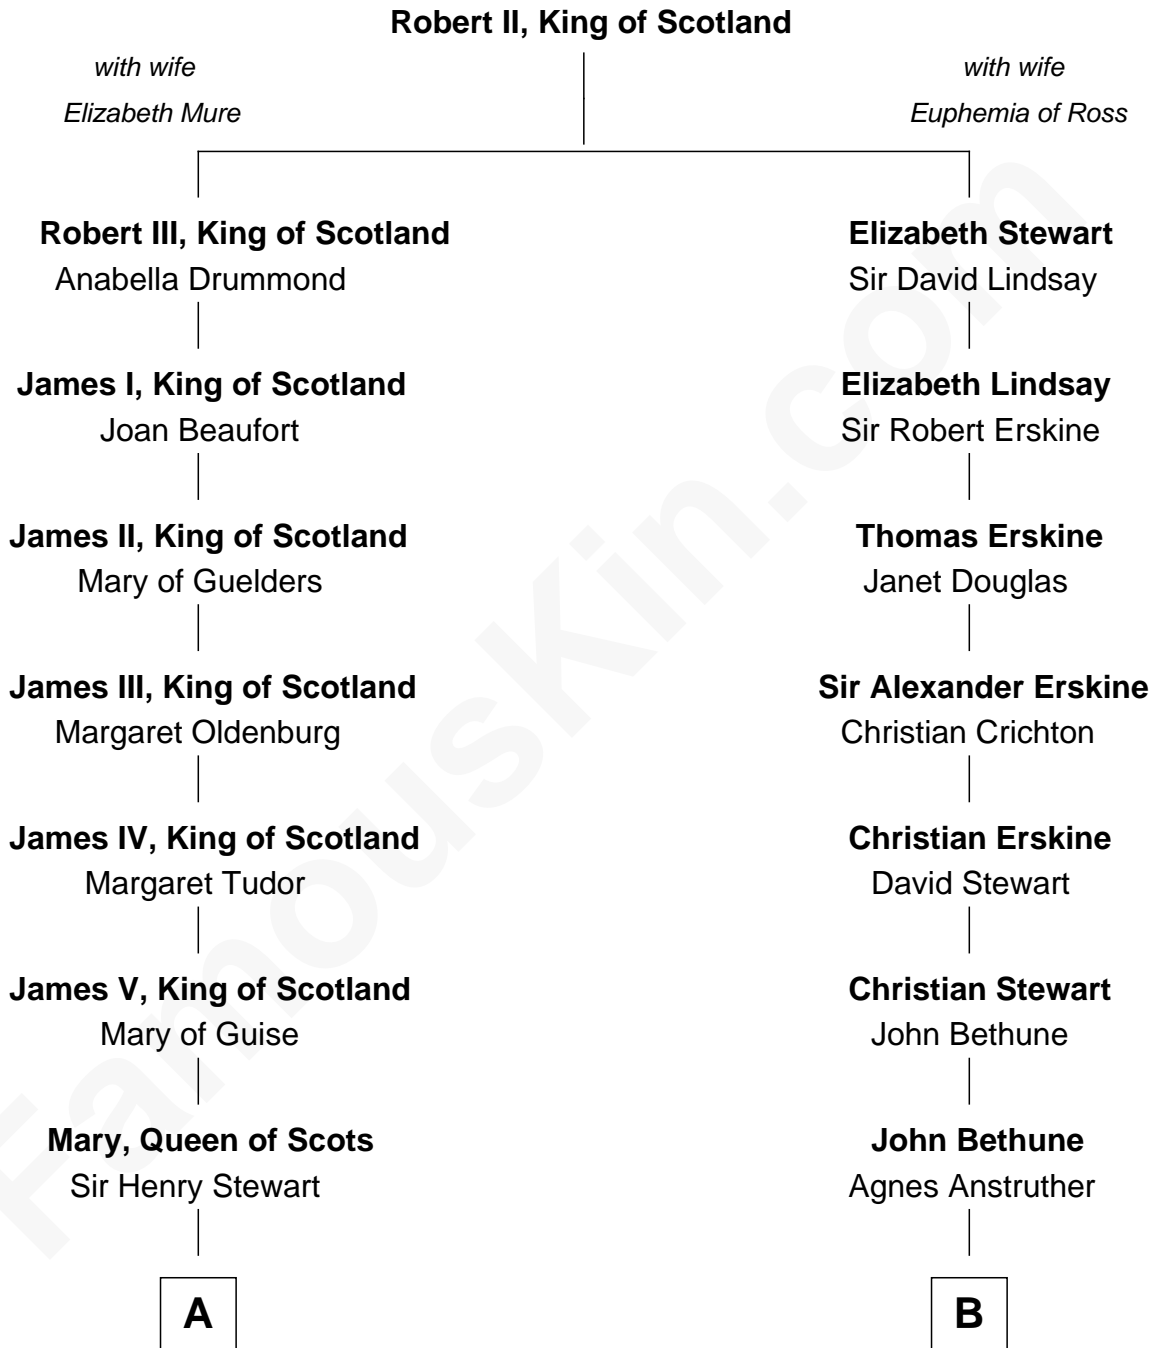

FamousKin.com Relationship Chart of

Sarah Ferguson

Duchess of York

13th cousin 6 times removed of

General Hugh Mercer

American Revolution

C

—
Marian Louisa Montagu-Douglas-Scott

Andrew Henry Ferguson

—
Ronald Ivor Ferguson

Susan Mary Wright

—
Sarah Ferguson

Duchess of York

FamousKin.com