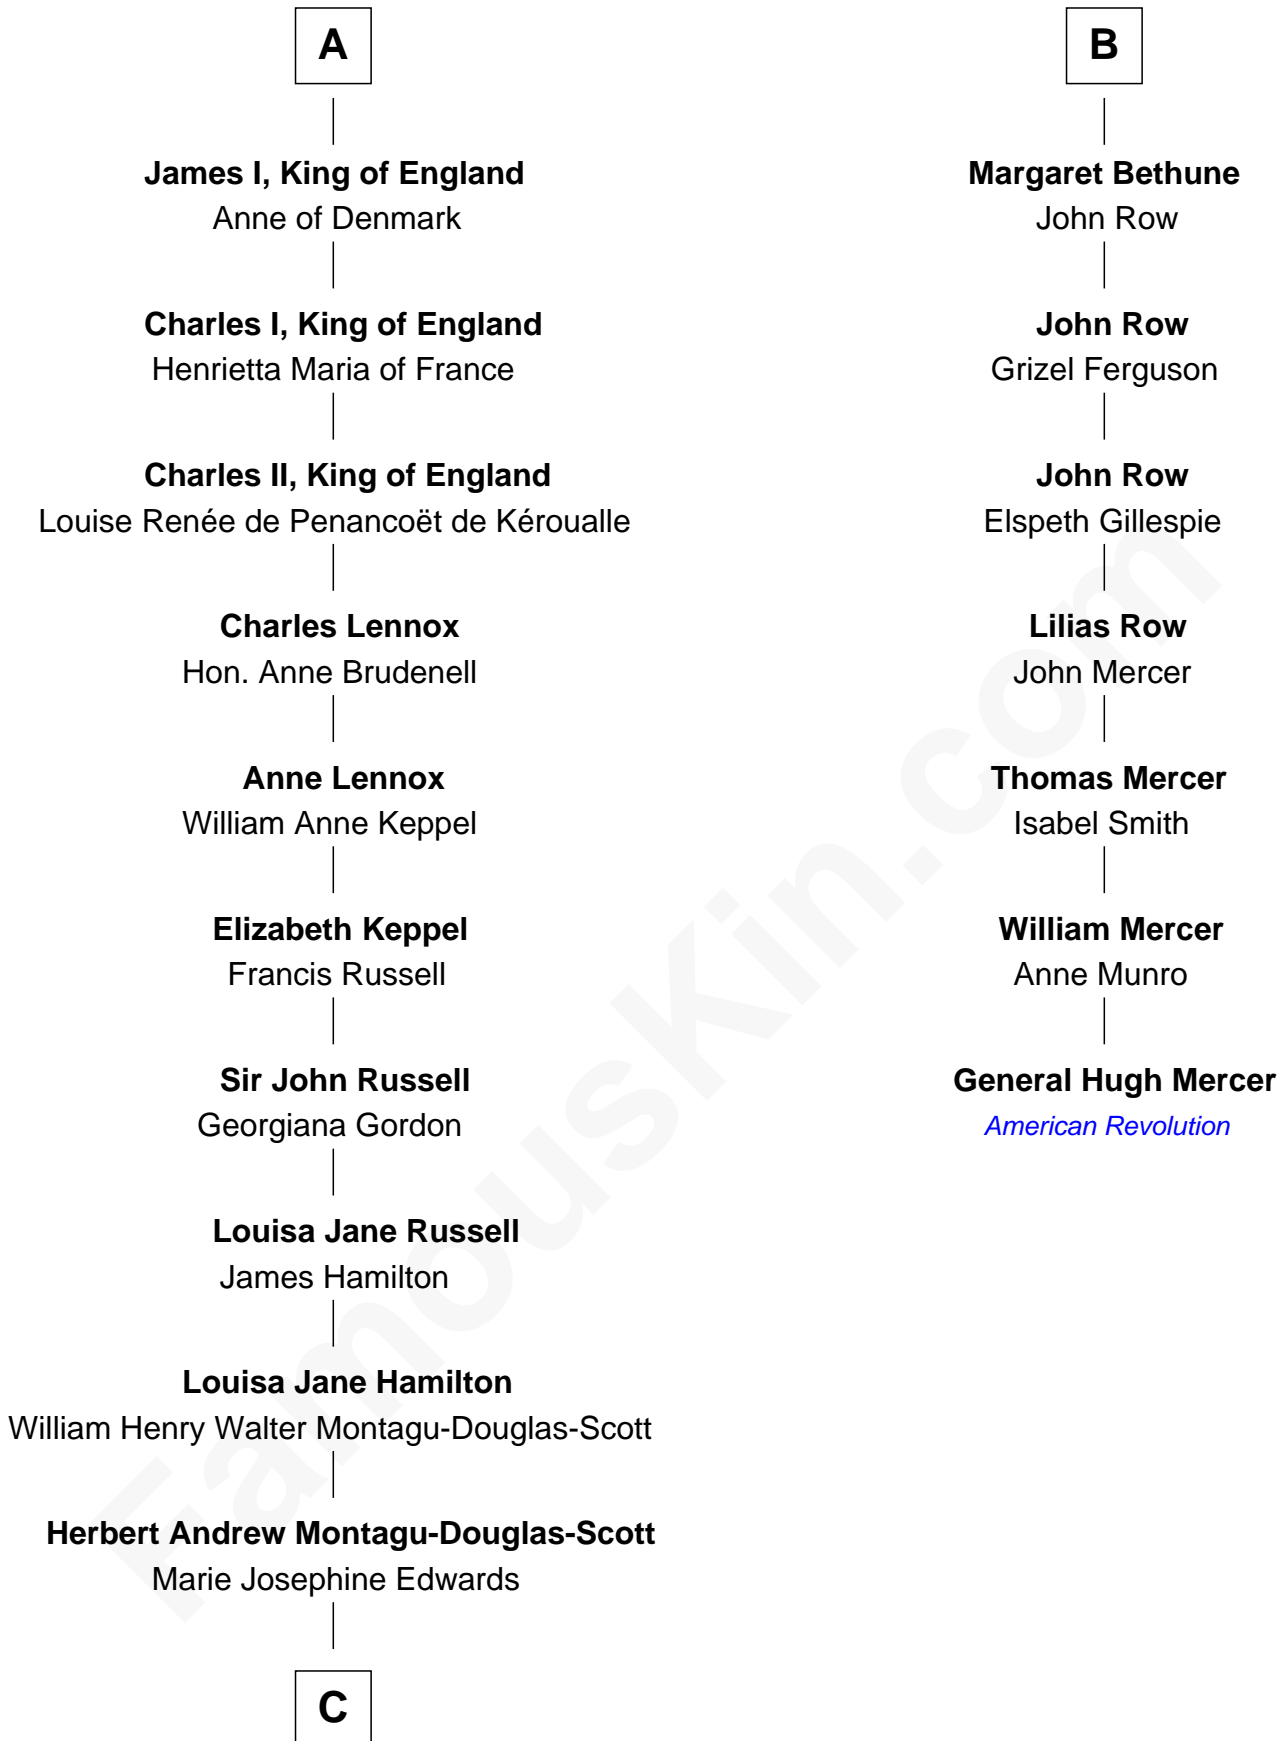

FamousKin.com Relationship Chart of

Sarah Ferguson

Duchess of York

13th cousin 6 times removed of

General Hugh Mercer

American Revolution

C

—
Marian Louisa Montagu-Douglas-Scott

Andrew Henry Ferguson

—
Ronald Ivor Ferguson

Susan Mary Wright

—
Sarah Ferguson

Duchess of York

FamousKin.com