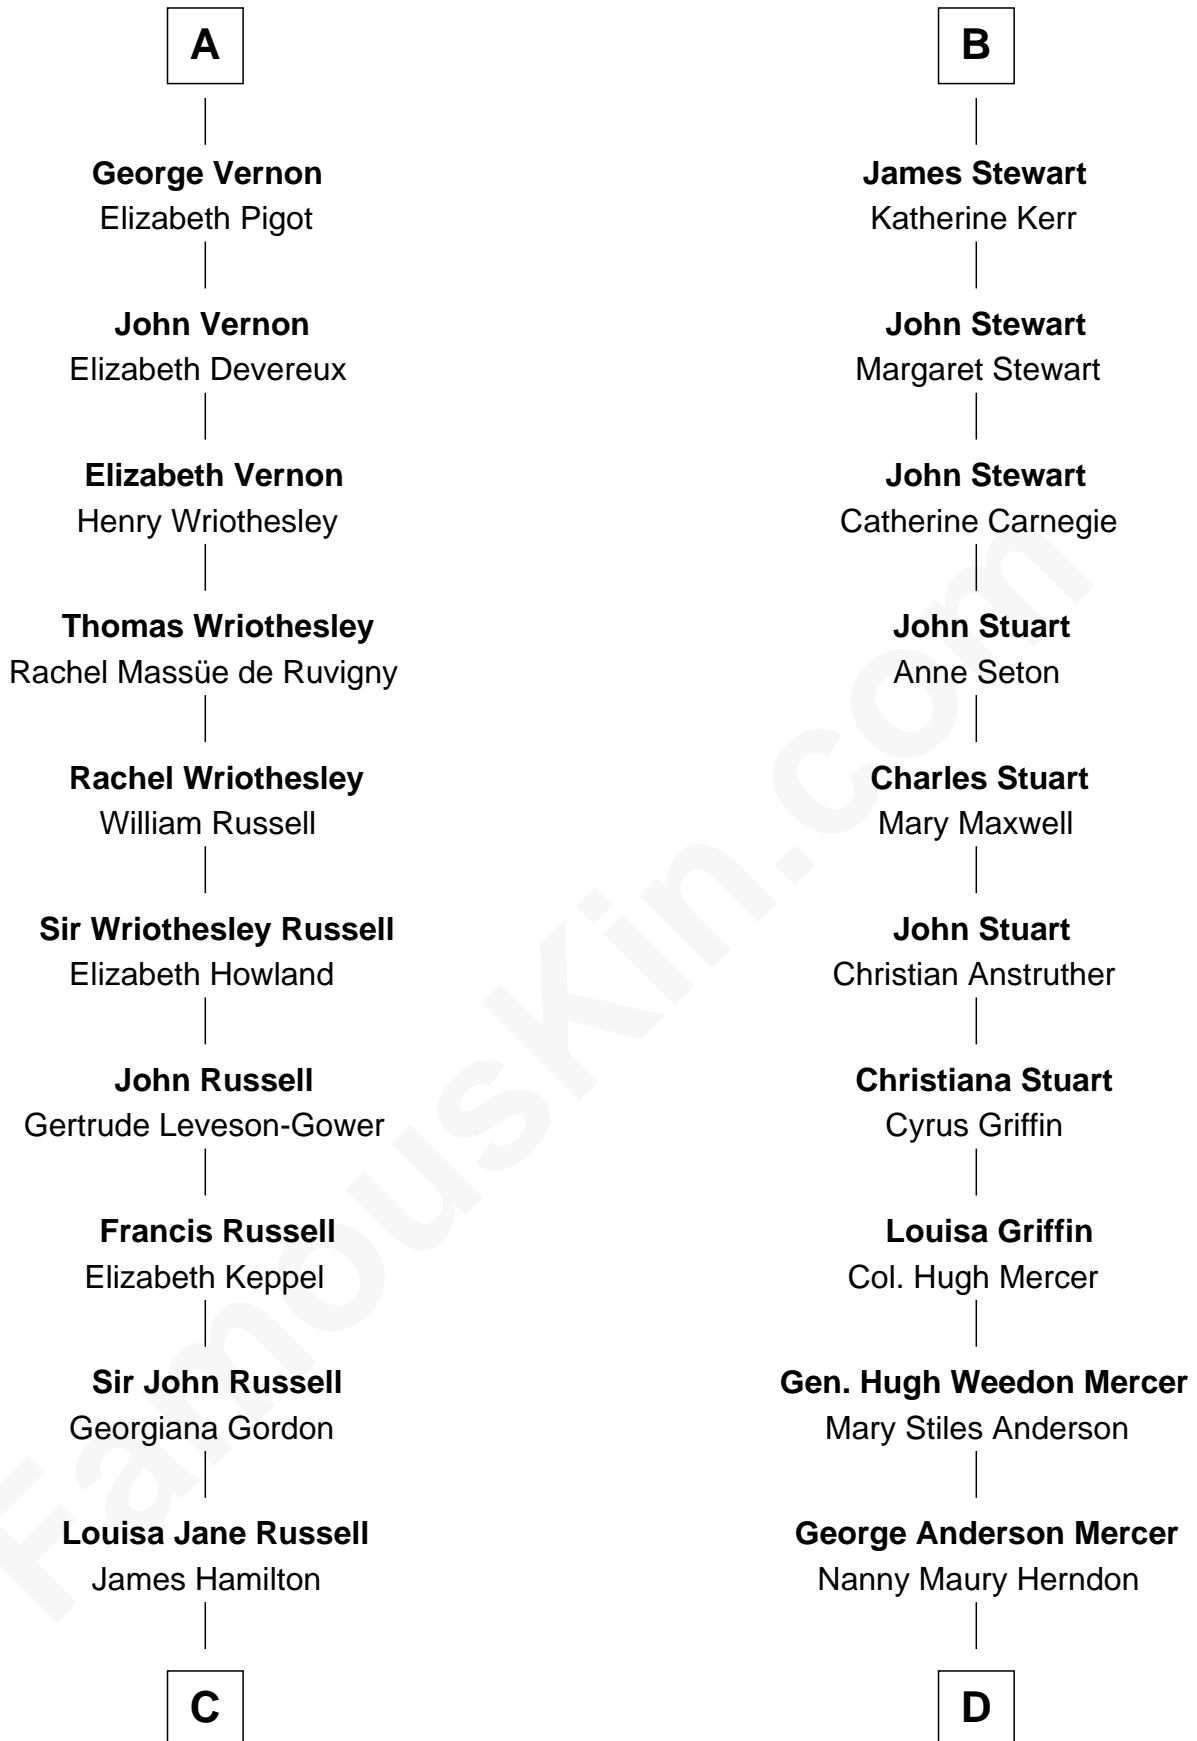

FamousKin.com

Relationship Chart of

Sarah Ferguson

Duchess of York

18th cousin 3 times removed of

Johnny Mercer
Songwriter and Co-Founder of Capitol Records

C

Louisa Jane Hamilton

William Henry Walter Montagu-Douglas-Scott

Herbert Andrew Montagu-Douglas-Scott

Marie Josephine Edwards

Marian Louisa Montagu-Douglas-Scott

Andrew Henry Ferguson

Ronald Ivor Ferguson

Susan Mary Wright

Sarah Ferguson