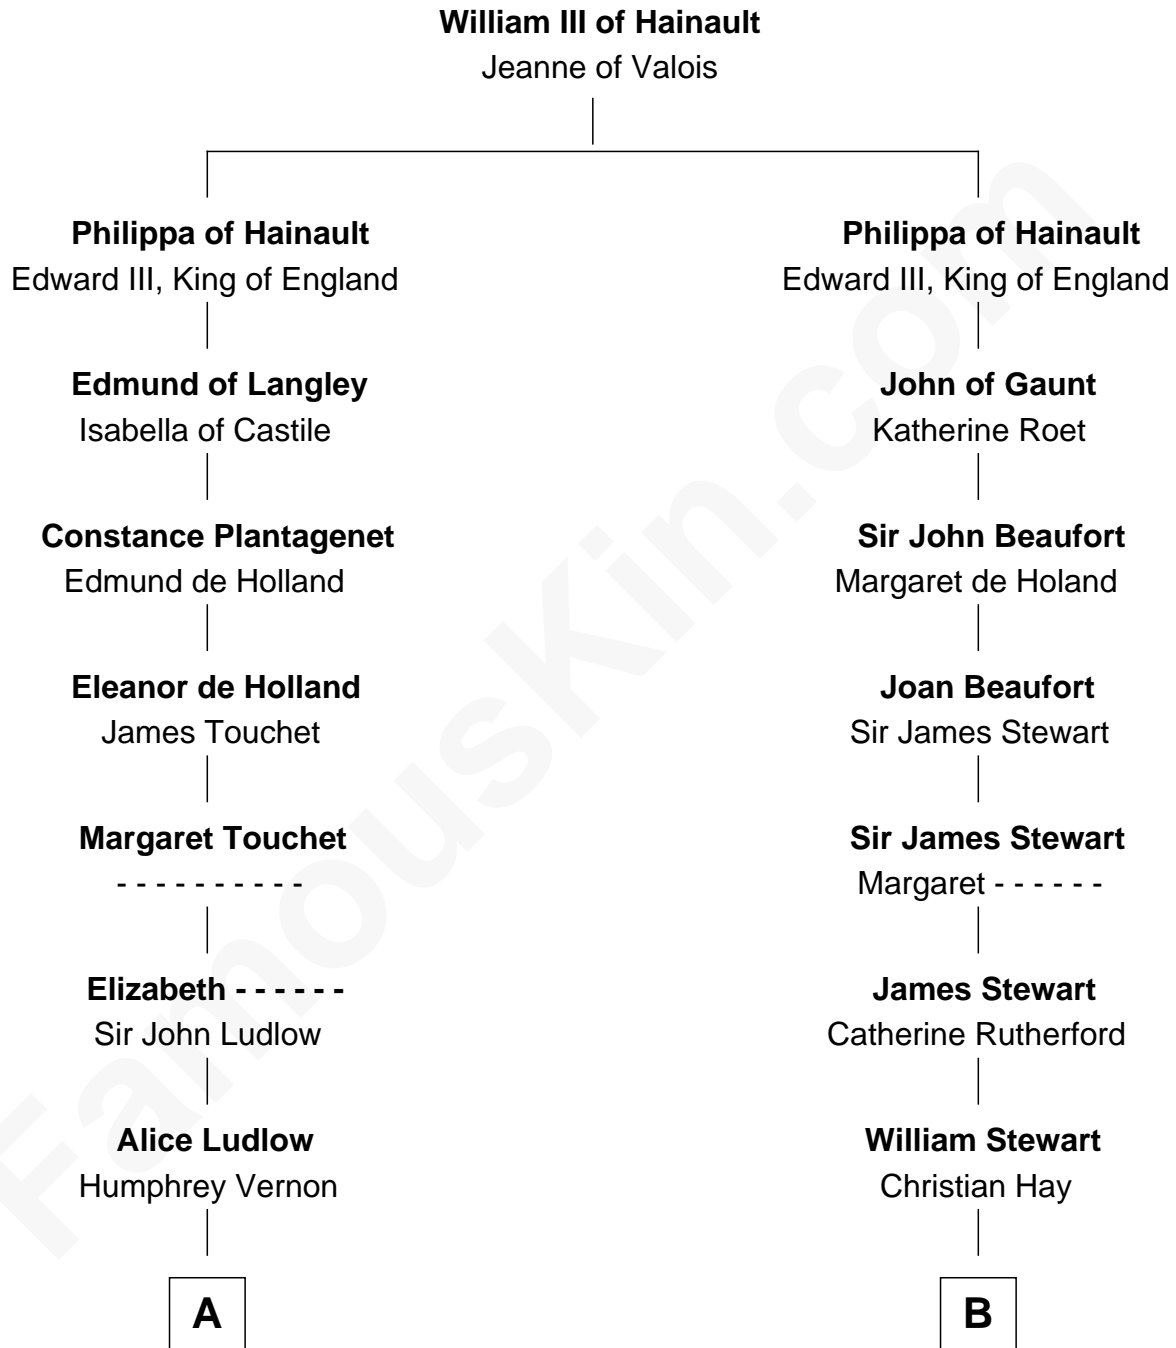

FamousKin.com

Relationship Chart of

Sarah Ferguson

Duchess of York

18th cousin 3 times removed of

Johnny Mercer
Songwriter and Co-Founder of Capitol Records

C

Louisa Jane Hamilton

William Henry Walter Montagu-Douglas-Scott

Herbert Andrew Montagu-Douglas-Scott

Marie Josephine Edwards

Marian Louisa Montagu-Douglas-Scott

Andrew Henry Ferguson

Ronald Ivor Ferguson

Susan Mary Wright

Sarah Ferguson