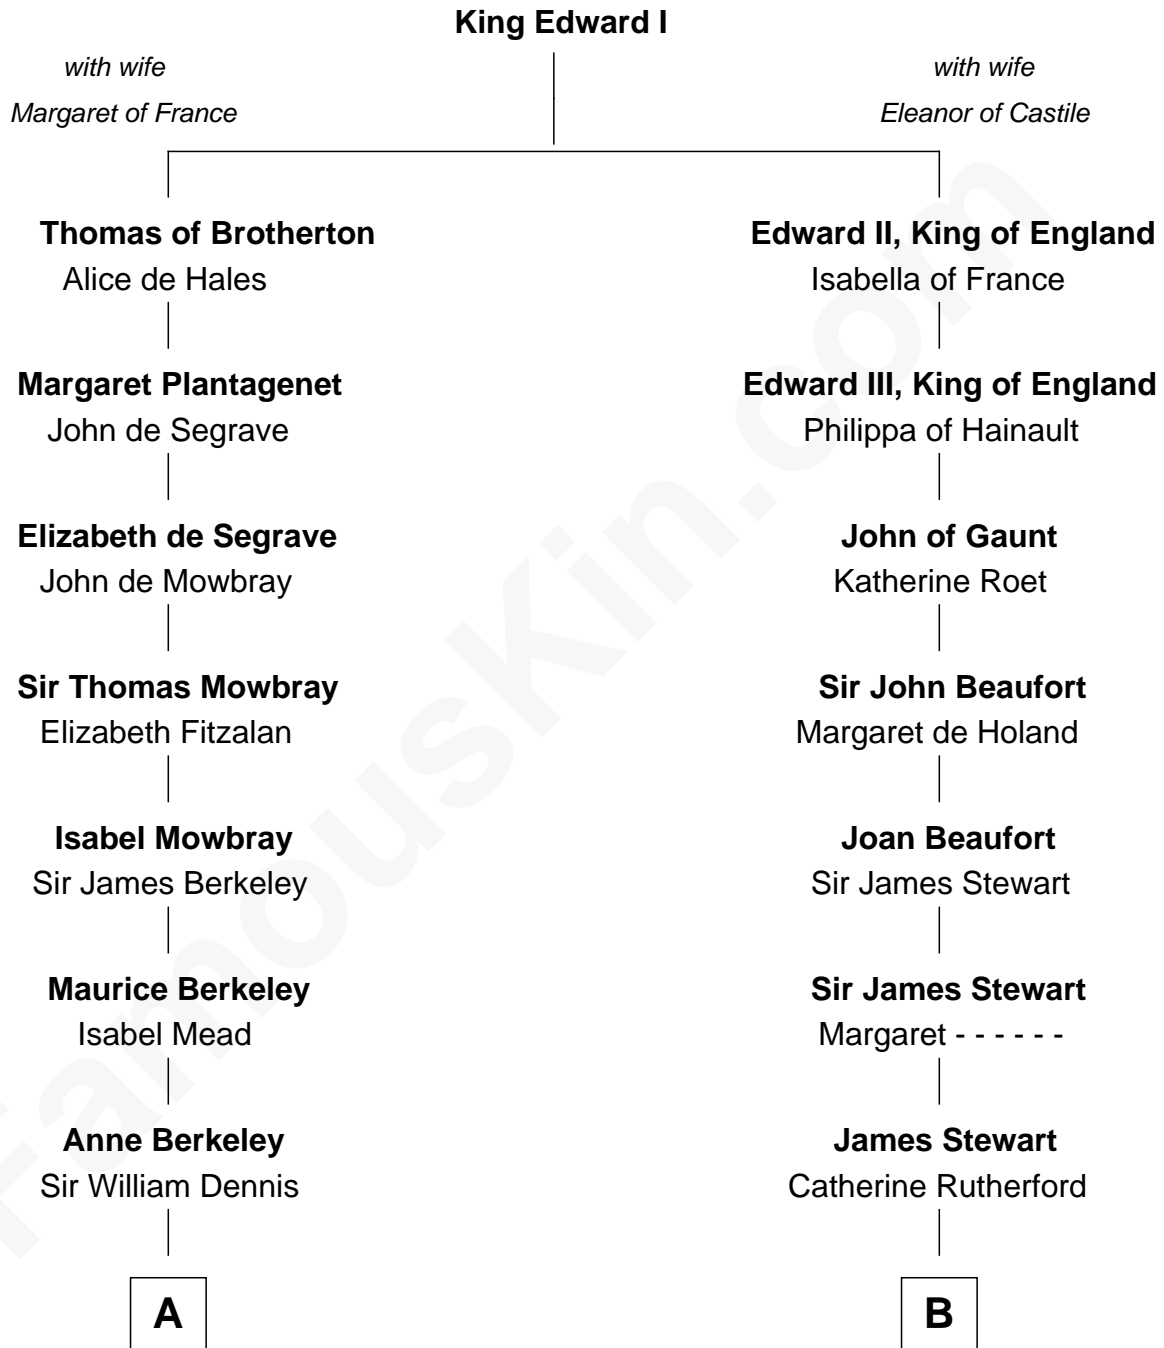

FamousKin.com
Relationship Chart of
Sarah Ferguson
Duchess of York

19th cousin 2 times removed of

Johnny Mercer
Songwriter and Co-Founder of Capitol Records

C

Susan Henrietta Cavendish

Henry Robert Brand

Margaret Brand

Algernon Francis Holford Ferguson

Andrew Henry Ferguson

Marian Louisa Montagu-Douglas-Scott

Ronald Ivor Ferguson

Susan Mary Wright

Sarah Ferguson

Duchess of York

D