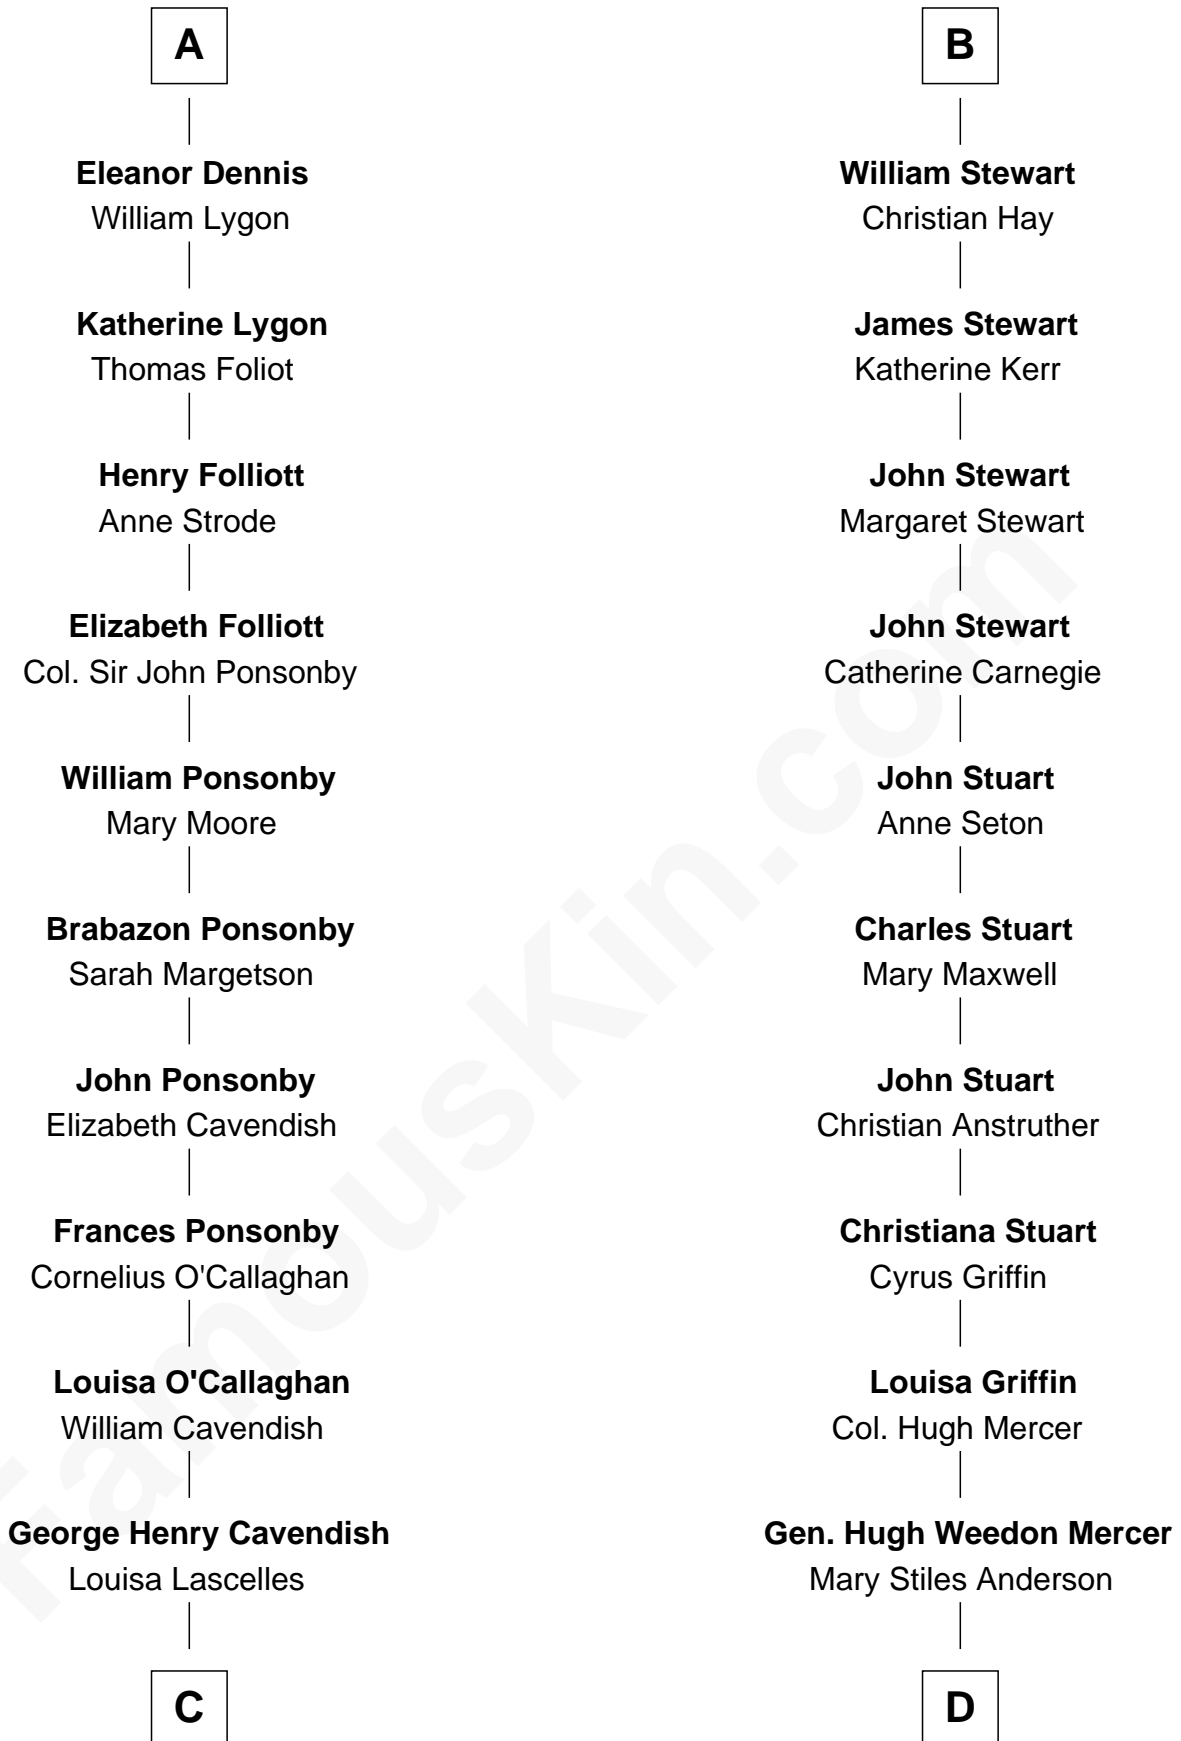

FamousKin.com
Relationship Chart of
Sarah Ferguson
Duchess of York

19th cousin 2 times removed of

Johnny Mercer
Songwriter and Co-Founder of Capitol Records

C

Susan Henrietta Cavendish

Henry Robert Brand

Margaret Brand

Algernon Francis Holford Ferguson

Andrew Henry Ferguson

Marian Louisa Montagu-Douglas-Scott

Ronald Ivor Ferguson

Susan Mary Wright

Sarah Ferguson

Duchess of York

D