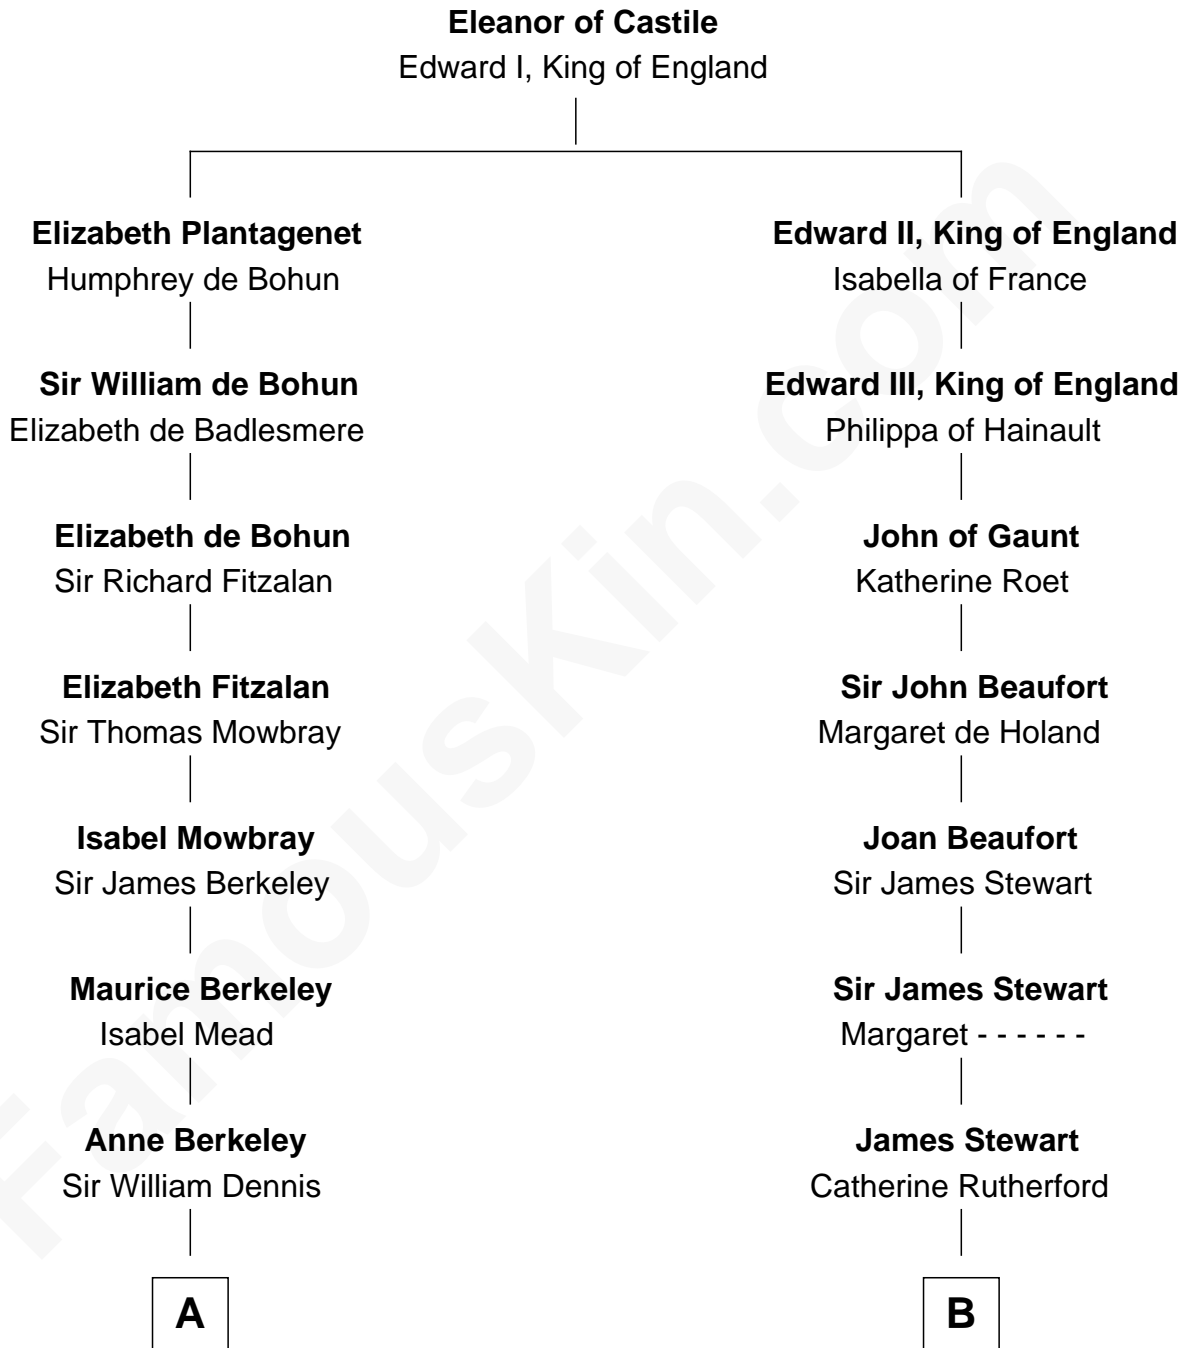

**FamousKin.com**  
**Relationship Chart of**  
**Sarah Ferguson**  
*Duchess of York*

19th cousin 2 times removed of

**Johnny Mercer**  
*Songwriter and Co-Founder of Capitol Records*

**C**

**Susan Henrietta Cavendish**

Henry Robert Brand

**Margaret Brand**

Algernon Francis Holford Ferguson

**Andrew Henry Ferguson**

Marian Louisa Montagu-Douglas-Scott

**Ronald Ivor Ferguson**

Susan Mary Wright

**Sarah Ferguson**