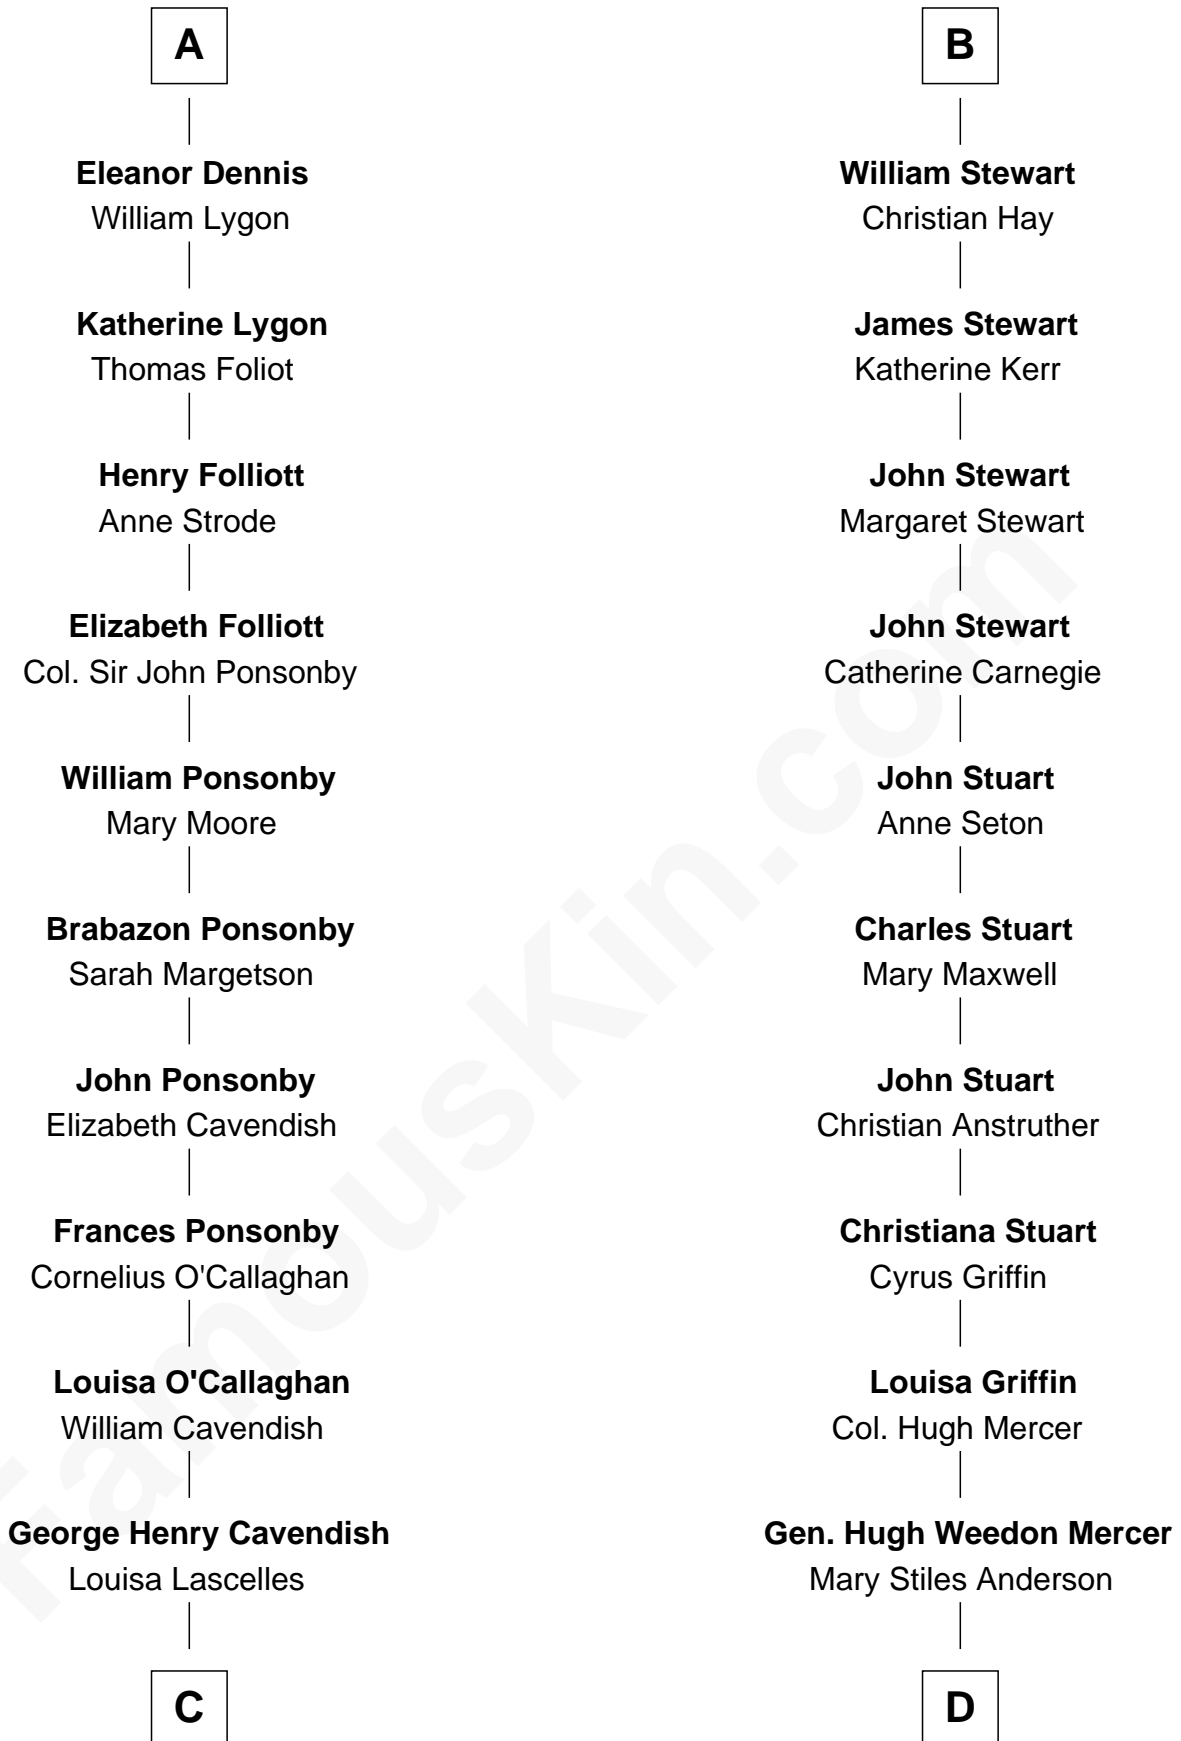

**FamousKin.com**  
**Relationship Chart of**  
**Sarah Ferguson**  
*Duchess of York*

19th cousin 2 times removed of

**Johnny Mercer**  
*Songwriter and Co-Founder of Capitol Records*

**C**

**Susan Henrietta Cavendish**

Henry Robert Brand

**Margaret Brand**

Algernon Francis Holford Ferguson

**Andrew Henry Ferguson**

Marian Louisa Montagu-Douglas-Scott

**Ronald Ivor Ferguson**

Susan Mary Wright

**Sarah Ferguson**