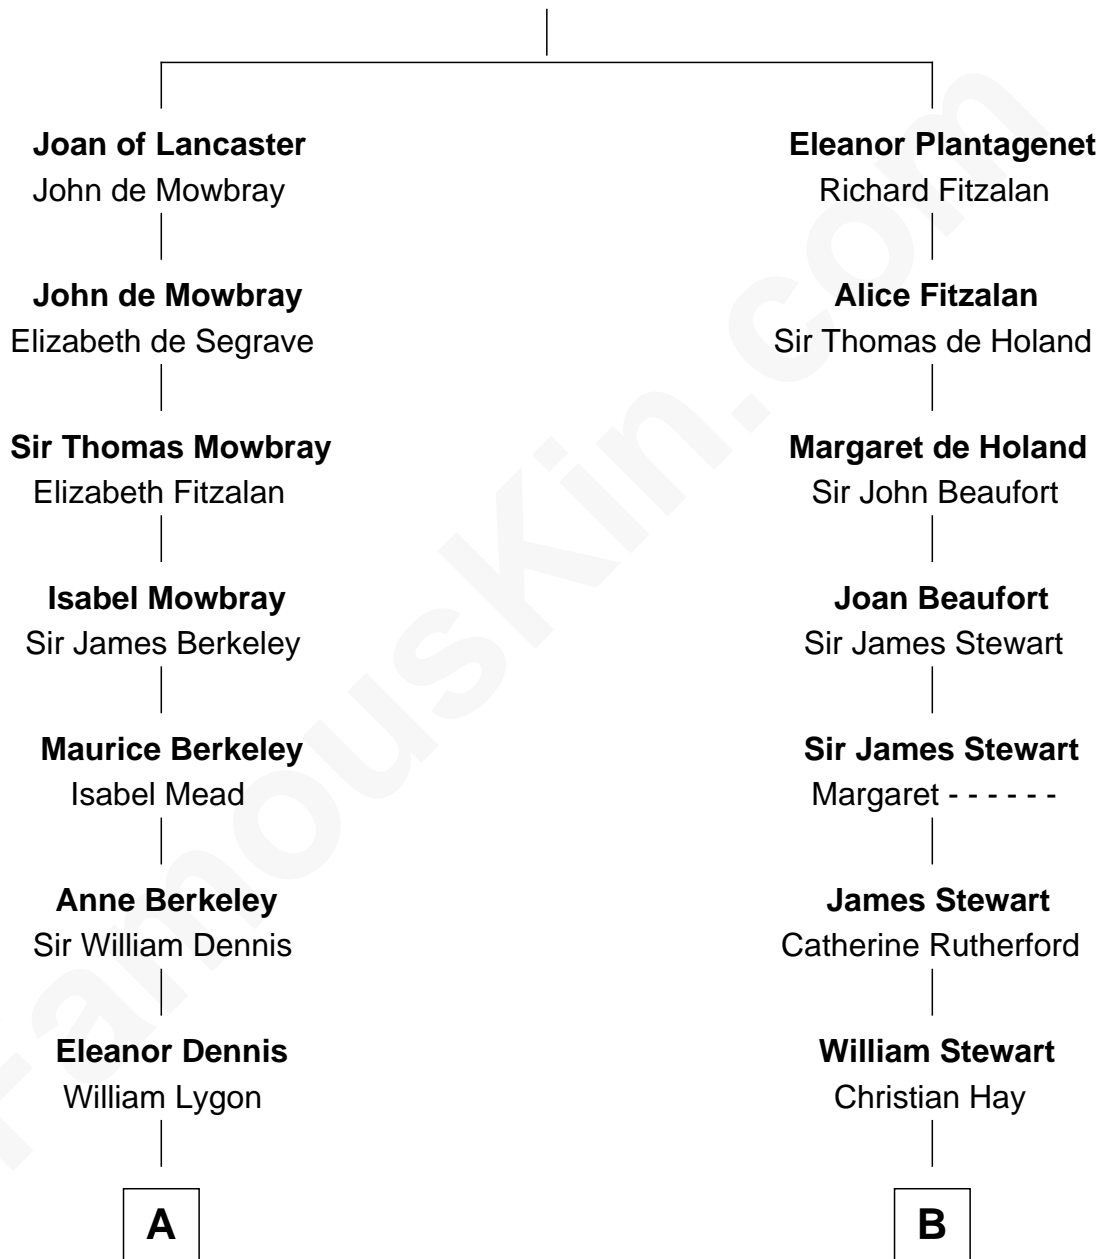

FamousKin.com Relationship Chart of

Sarah Ferguson

Duchess of York

18th cousin 2 times removed of

Johnny Mercer

Songwriter and Co-Founder of Capitol Records

Henry Plantagenet

Maud de Chaworth

C

Margaret Brand
Algernon Francis Holford Ferguson

Andrew Henry Ferguson
Marian Louisa Montagu-Douglas-Scott

Ronald Ivor Ferguson
Susan Mary Wright

Sarah Ferguson
Duchess of York

D

George Anderson Mercer
Lillian Elizabeth Ciucevich