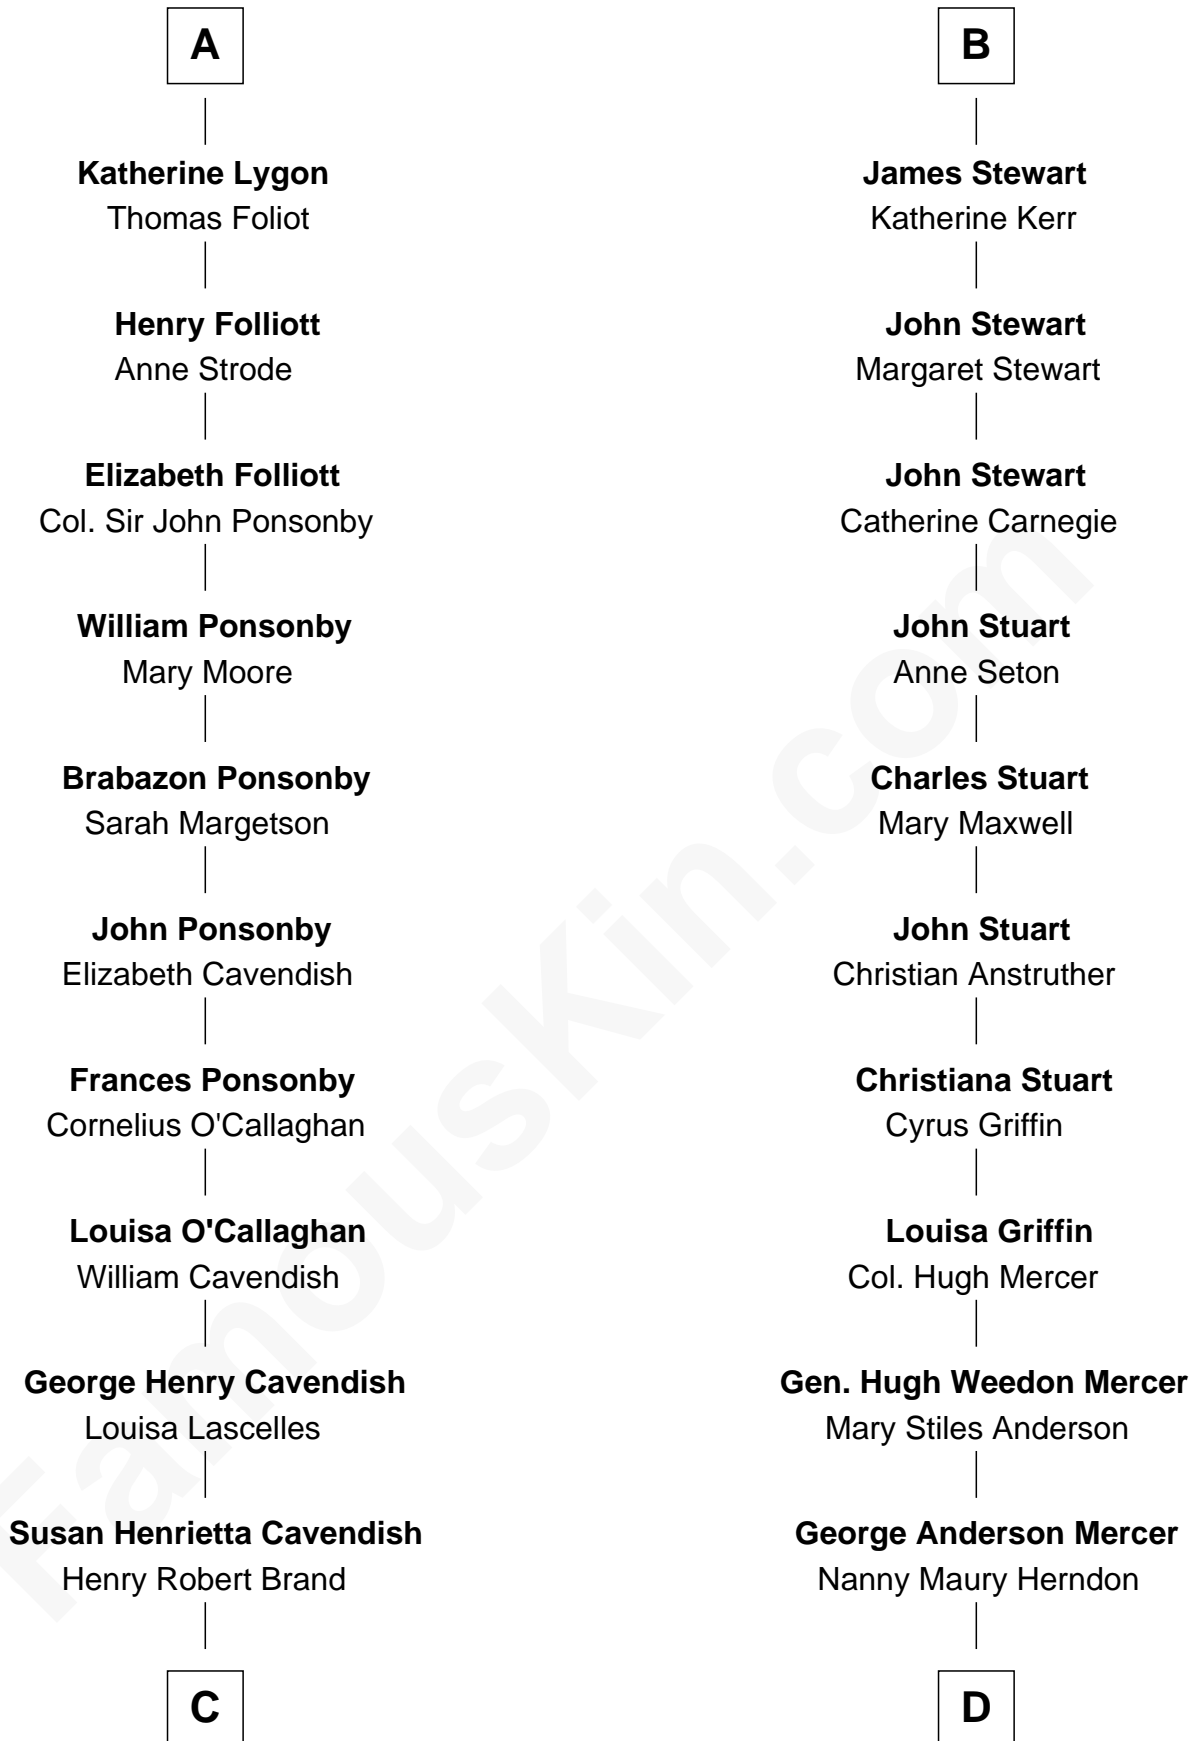

FamousKin.com Relationship Chart of

Sarah Ferguson

Duchess of York

18th cousin 2 times removed of

Johnny Mercer

Songwriter and Co-Founder of Capitol Records

Henry Plantagenet

Maud de Chaworth

C

Margaret Brand
Algernon Francis Holford Ferguson

Andrew Henry Ferguson
Marian Louisa Montagu-Douglas-Scott

Ronald Ivor Ferguson
Susan Mary Wright

Sarah Ferguson
Duchess of York

D

George Anderson Mercer
Lillian Elizabeth Ciucevich