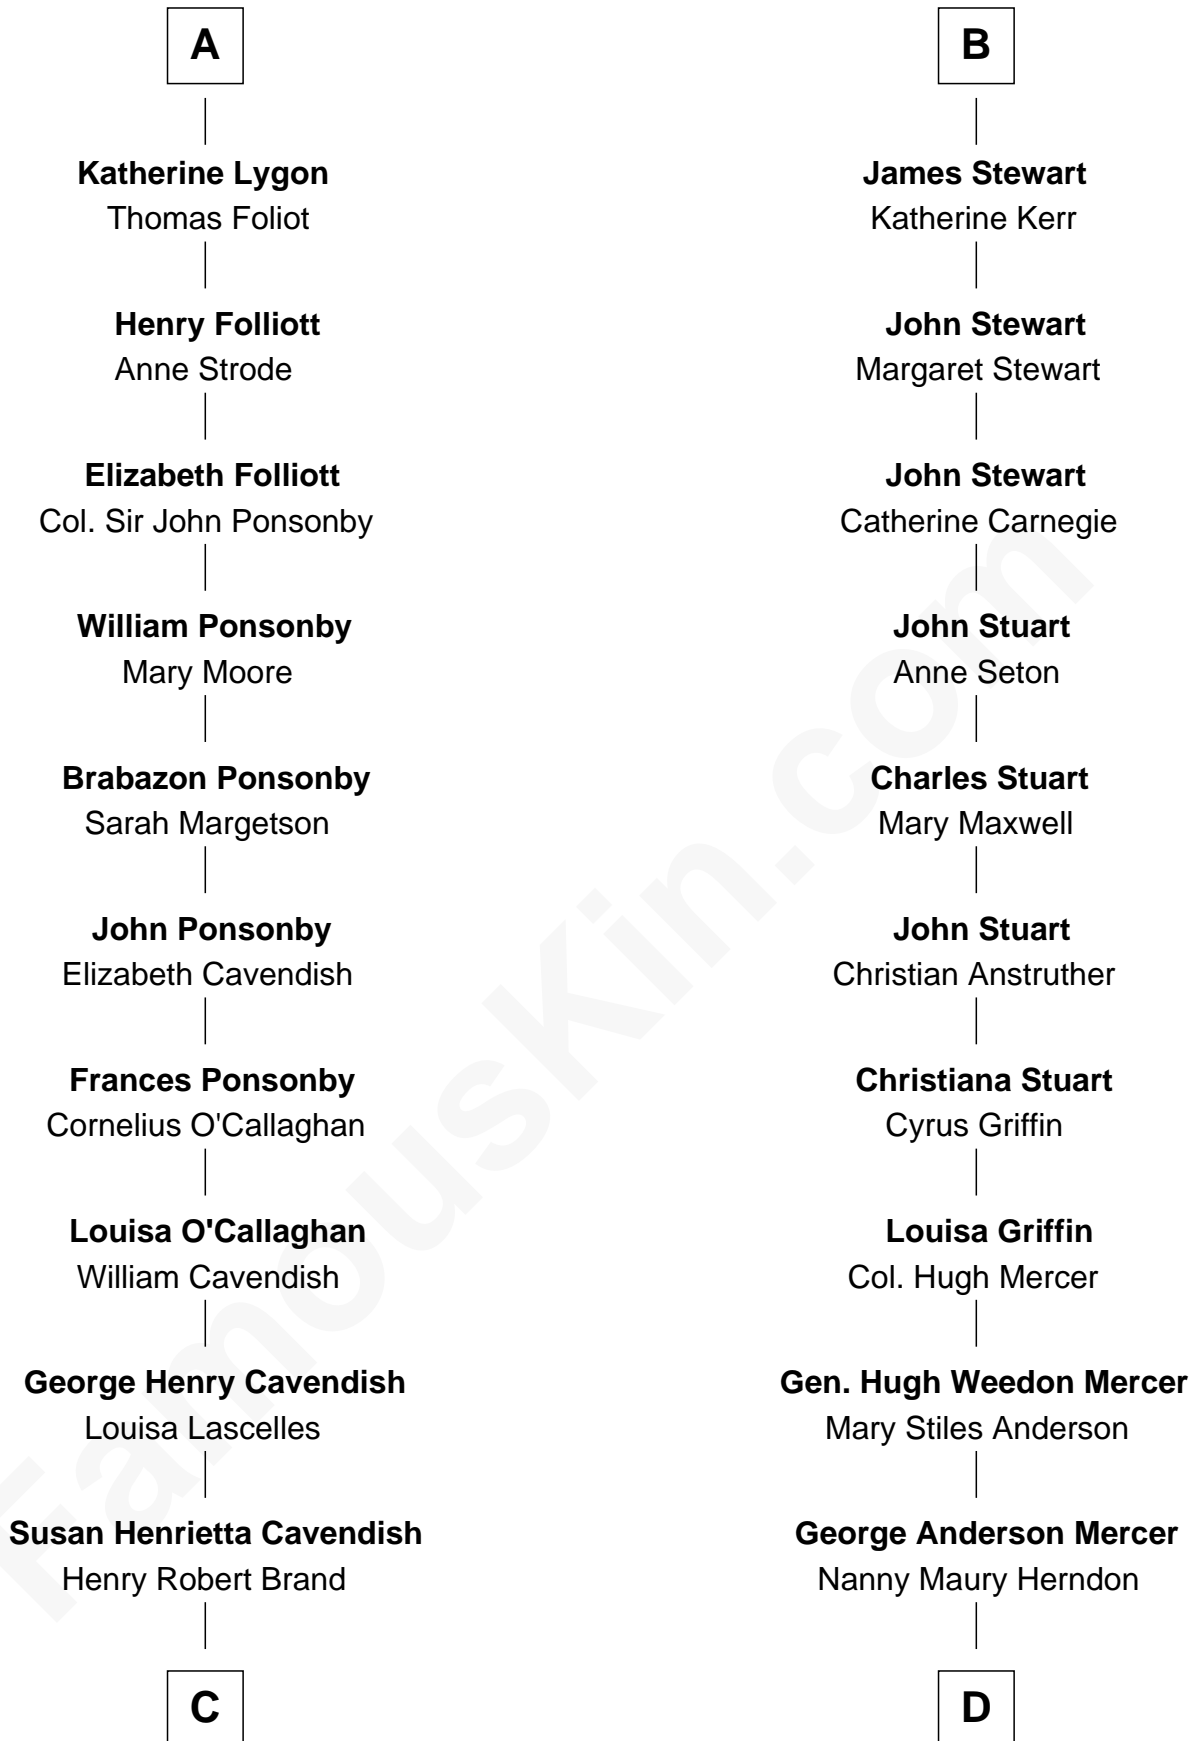

# FamousKin.com Relationship Chart of

**Sarah Ferguson**

*Duchess of York*

18th cousin 2 times removed of

**Johnny Mercer**

*Songwriter and Co-Founder of Capitol Records*

**Edmund Fitzalan**

Alice de Warenne

**C**

**Margaret Brand**  
Algernon Francis Holford Ferguson

**Andrew Henry Ferguson**  
Marian Louisa Montagu-Douglas-Scott

**Ronald Ivor Ferguson**  
Susan Mary Wright

**Sarah Ferguson**  
*Duchess of York*