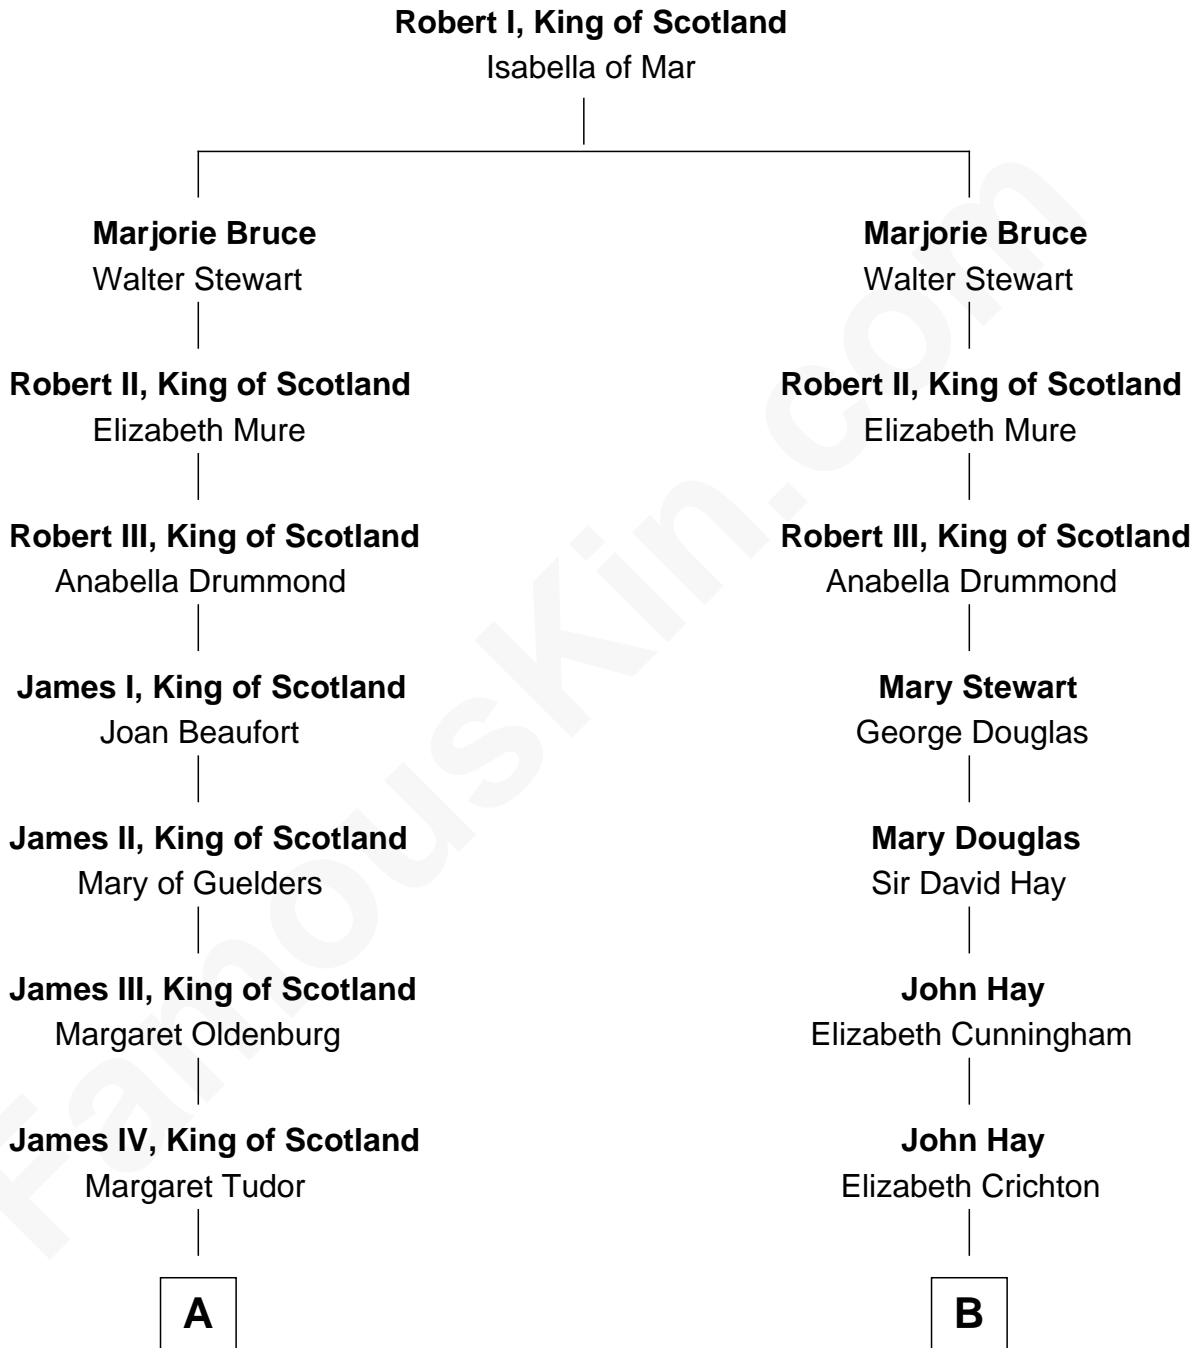

FamousKin.com
Relationship Chart of
Sarah Ferguson
Duchess of York

19th cousin 2 times removed of

Johnny Mercer
Songwriter and Co-Founder of Capitol Records

C

Louisa Jane Hamilton

William Henry Walter Montagu-Douglas-Scott

Herbert Andrew Montagu-Douglas-Scott

Marie Josephine Edwards

Marian Louisa Montagu-Douglas-Scott

Andrew Henry Ferguson

Ronald Ivor Ferguson

Susan Mary Wright

Sarah Ferguson

Duchess of York