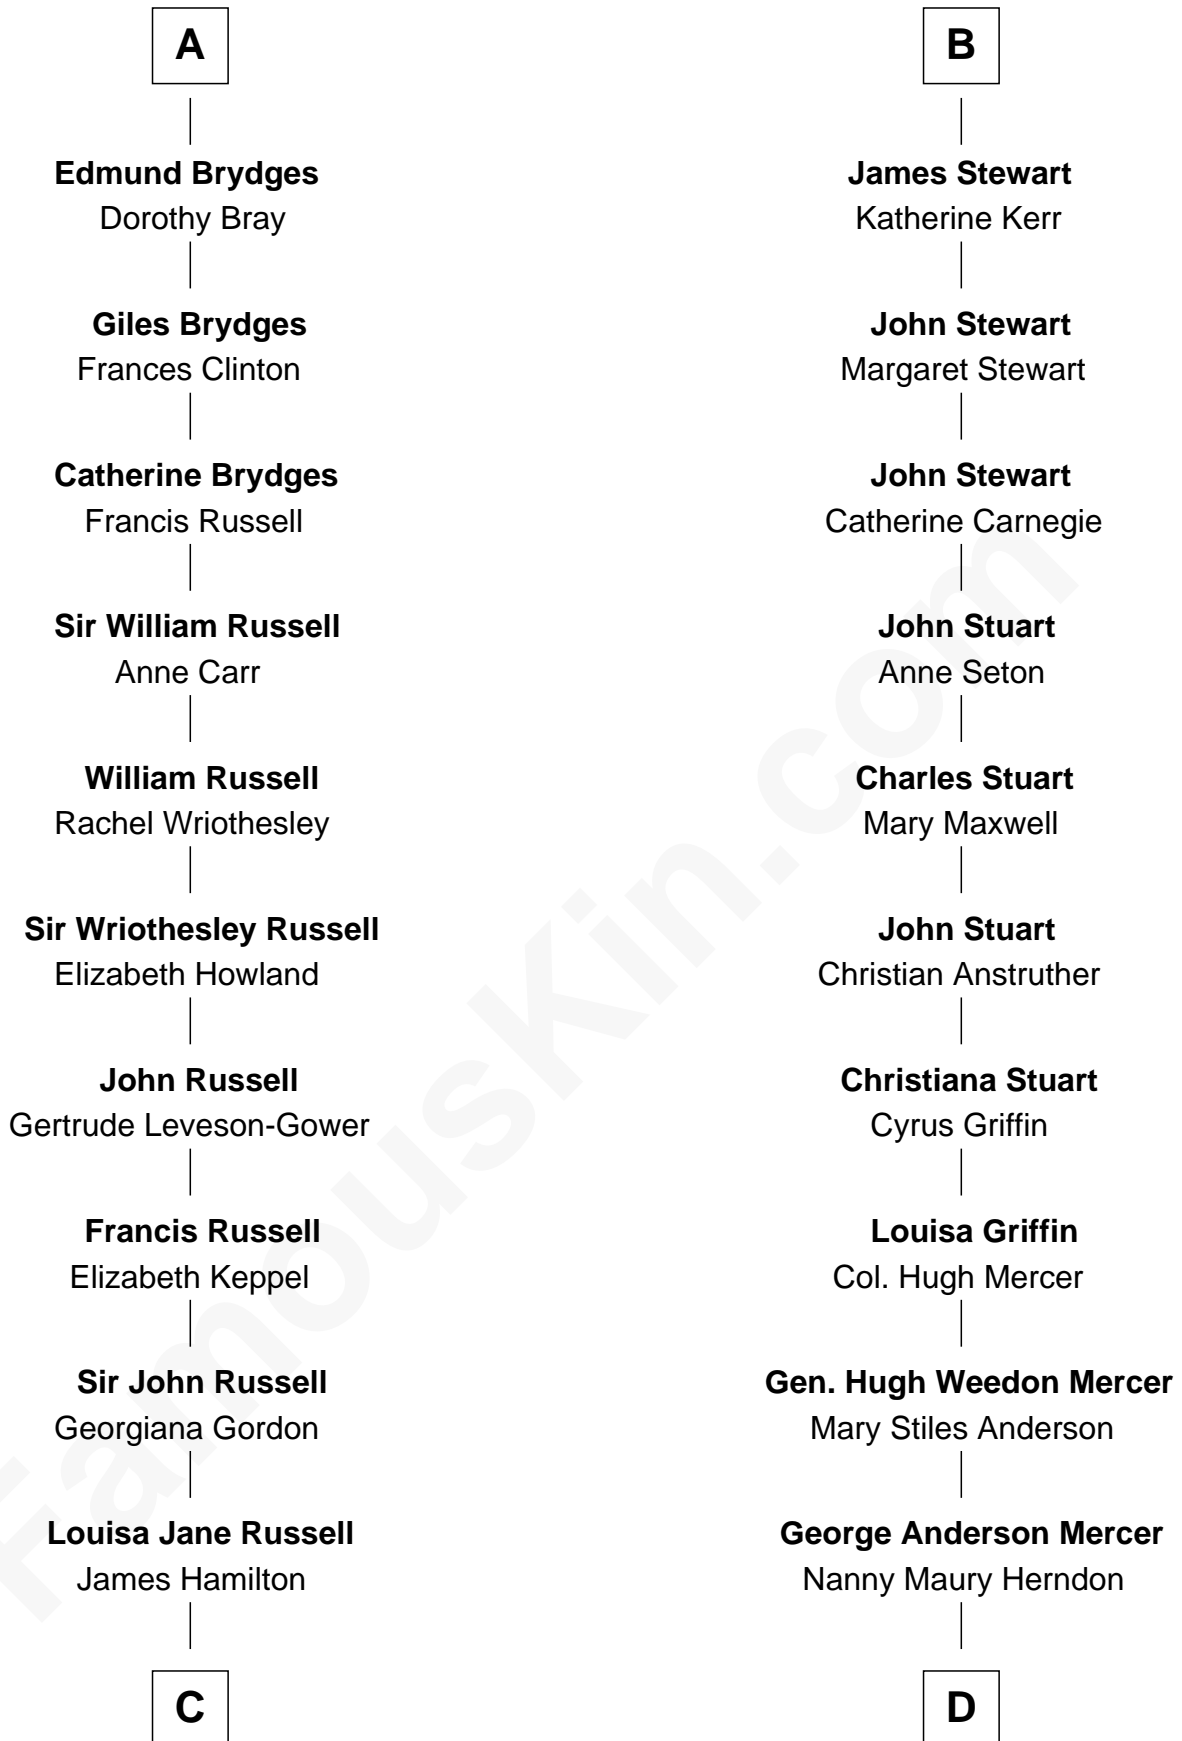

FamousKin.com
Relationship Chart of
Sarah Ferguson
Duchess of York

18th cousin 3 times removed of

Johnny Mercer
Songwriter and Co-Founder of Capitol Records

Sir Robert de Holland
 Maude la Zouche

C

Louisa Jane Hamilton

William Henry Walter Montagu-Douglas-Scott

Herbert Andrew Montagu-Douglas-Scott

Marie Josephine Edwards

Marian Louisa Montagu-Douglas-Scott

Andrew Henry Ferguson

Ronald Ivor Ferguson

Susan Mary Wright

Sarah Ferguson