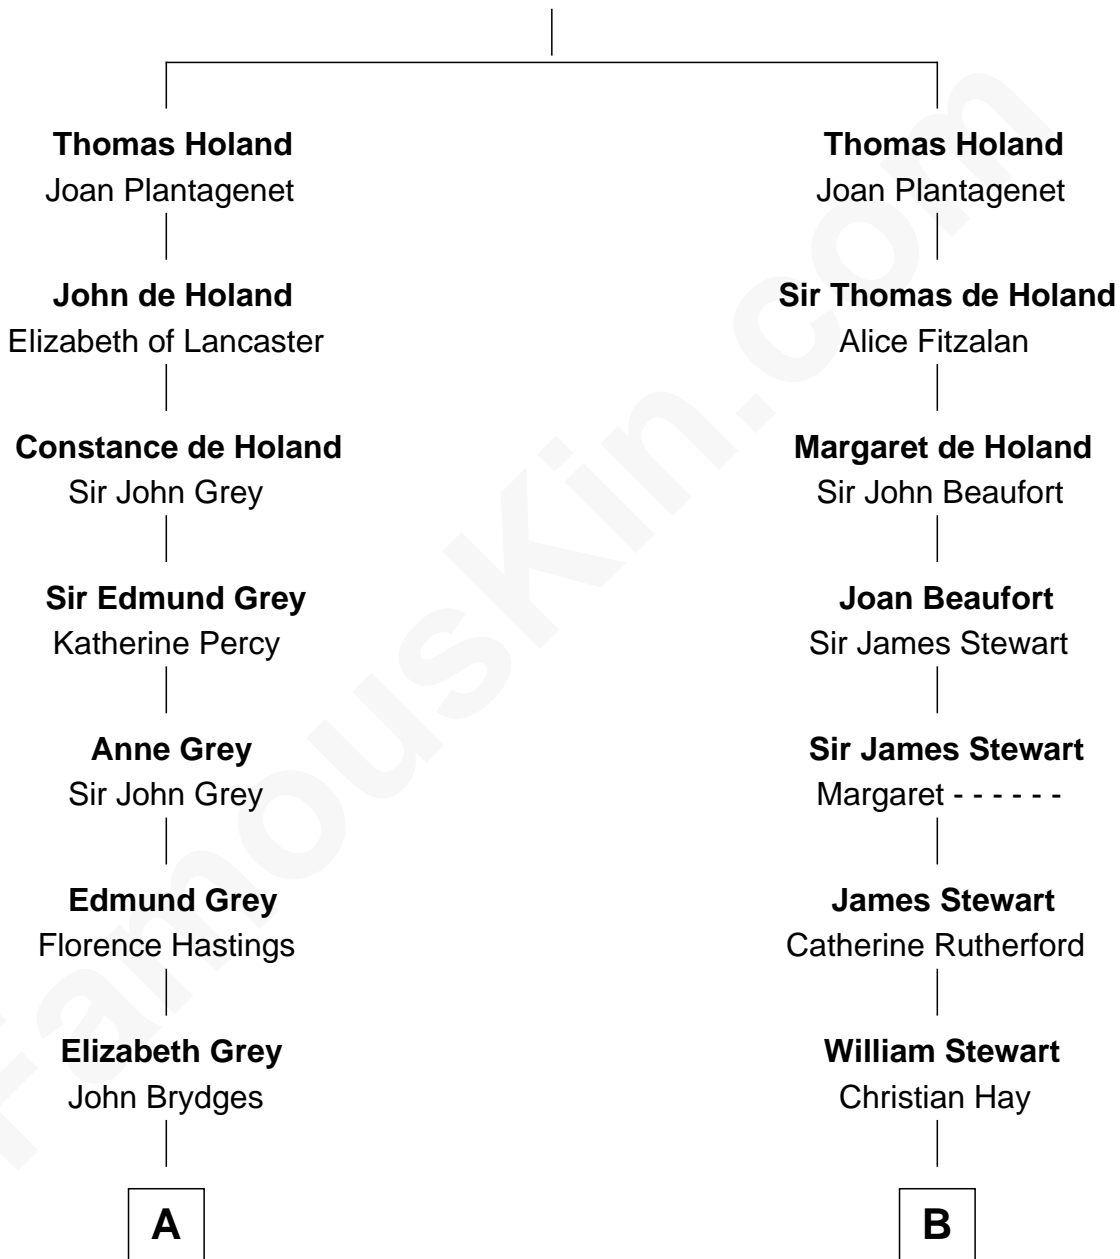

FamousKin.com
Relationship Chart of
Sarah Ferguson
Duchess of York

18th cousin 3 times removed of

Johnny Mercer
Songwriter and Co-Founder of Capitol Records

Sir Robert de Holland
 Maude la Zouche

C

Louisa Jane Hamilton

William Henry Walter Montagu-Douglas-Scott

Herbert Andrew Montagu-Douglas-Scott

Marie Josephine Edwards

Marian Louisa Montagu-Douglas-Scott

Andrew Henry Ferguson

Ronald Ivor Ferguson

Susan Mary Wright

Sarah Ferguson