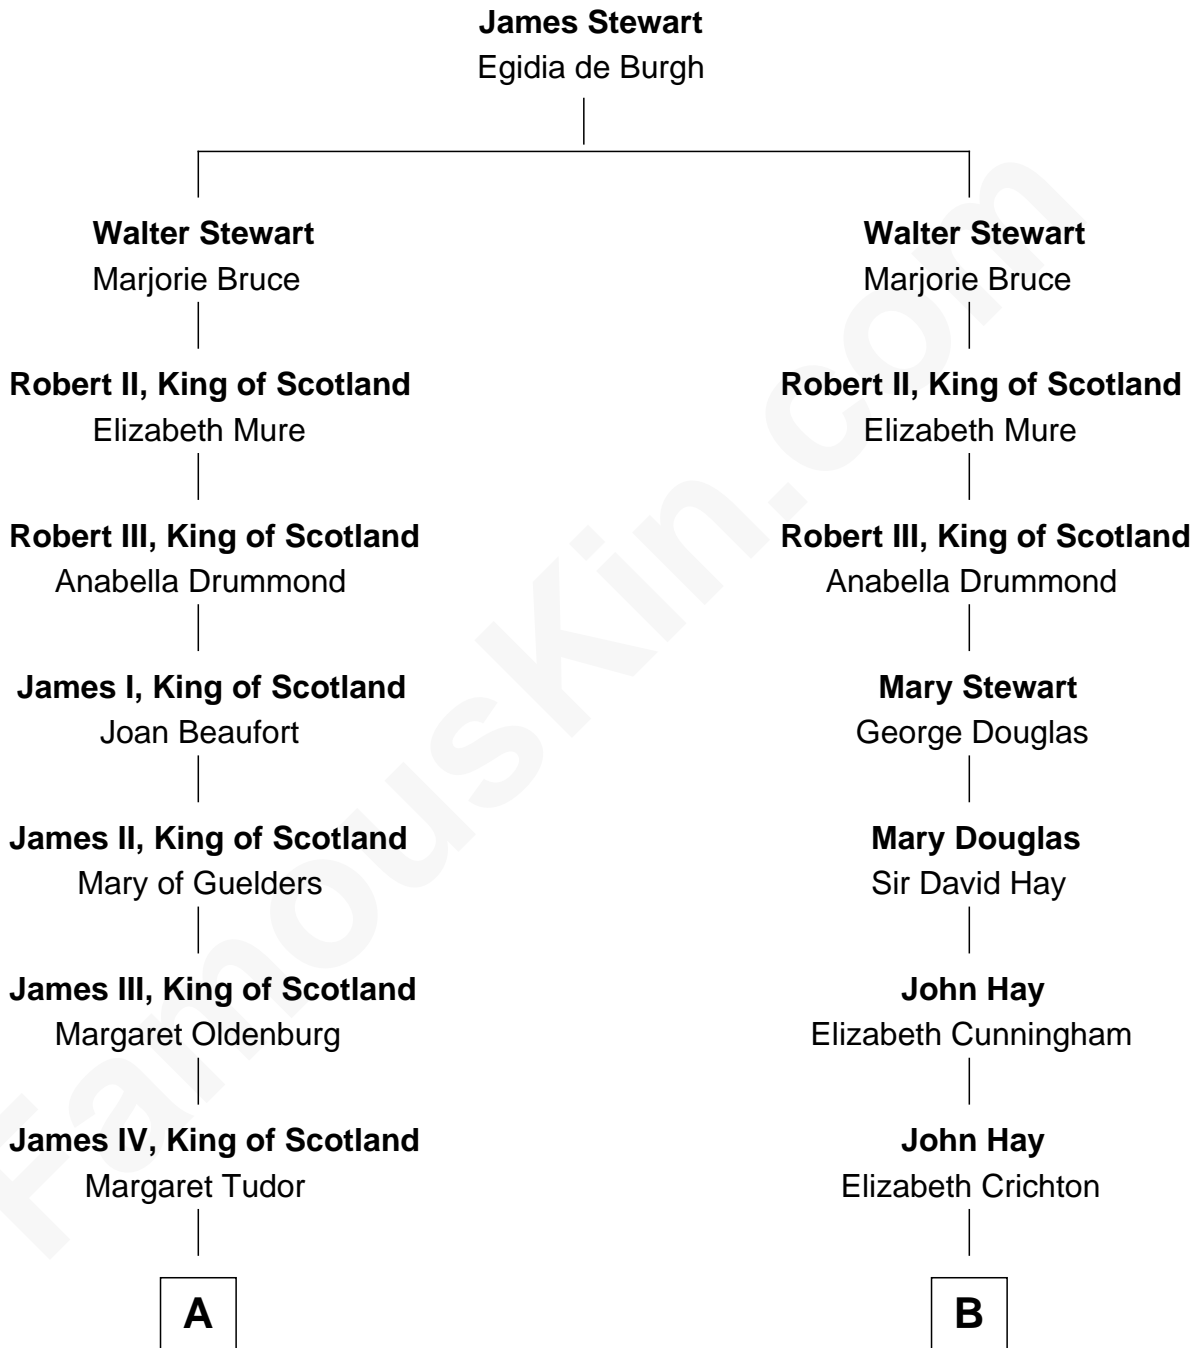

FamousKin.com
Relationship Chart of
Sarah Ferguson
Duchess of York

19th cousin 2 times removed of

Johnny Mercer
Songwriter and Co-Founder of Capitol Records

C

Louisa Jane Hamilton

William Henry Walter Montagu-Douglas-Scott

Herbert Andrew Montagu-Douglas-Scott

Marie Josephine Edwards

Marian Louisa Montagu-Douglas-Scott

Andrew Henry Ferguson

Ronald Ivor Ferguson

Susan Mary Wright

Sarah Ferguson

Duchess of York