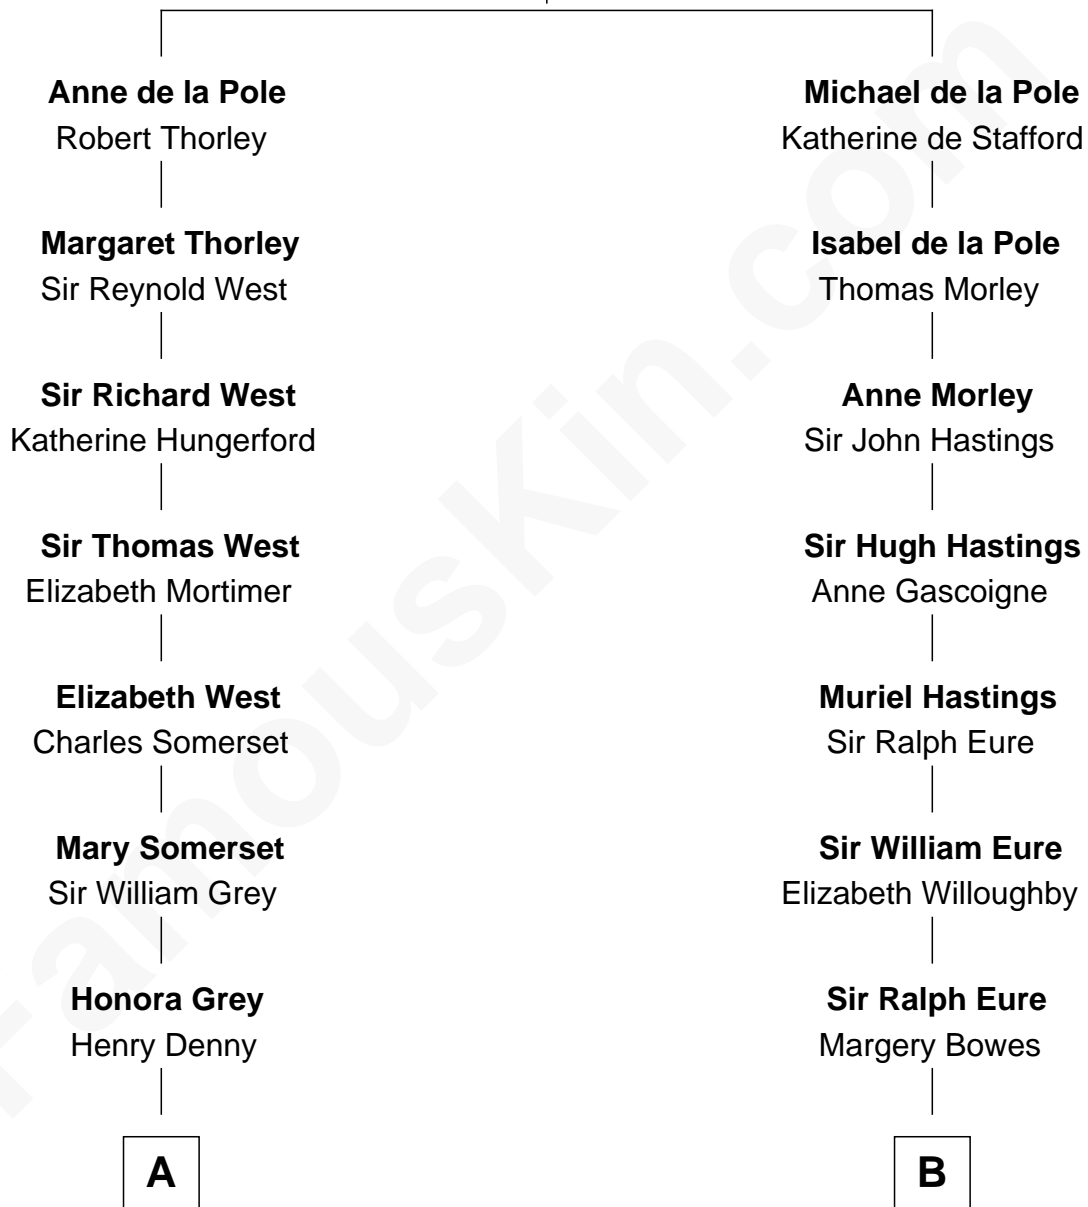

# FamousKin.com Relationship Chart of

**Sarah Ferguson**

*Duchess of York*

20th cousin 1 time removed of

**Zach Snyder**

*Filmmaker*

**Sir Michael de la Pole**

Katherine Wingfield

**C**

**Louisa Jane Hamilton**

William Henry Walter Montagu-Douglas-Scott

**Herbert Andrew Montagu-Douglas-Scott**

Marie Josephine Edwards

**Marian Louisa Montagu-Douglas-Scott**

Andrew Henry Ferguson

**Ronald Ivor Ferguson**

Susan Mary Wright

**Sarah Ferguson**

*Duchess of York*

**D**

**Jennie Minerva Danforth**

John Batchelder Manley

**Helen Danforth Manley**

Dr. Edgar Earl Reeves