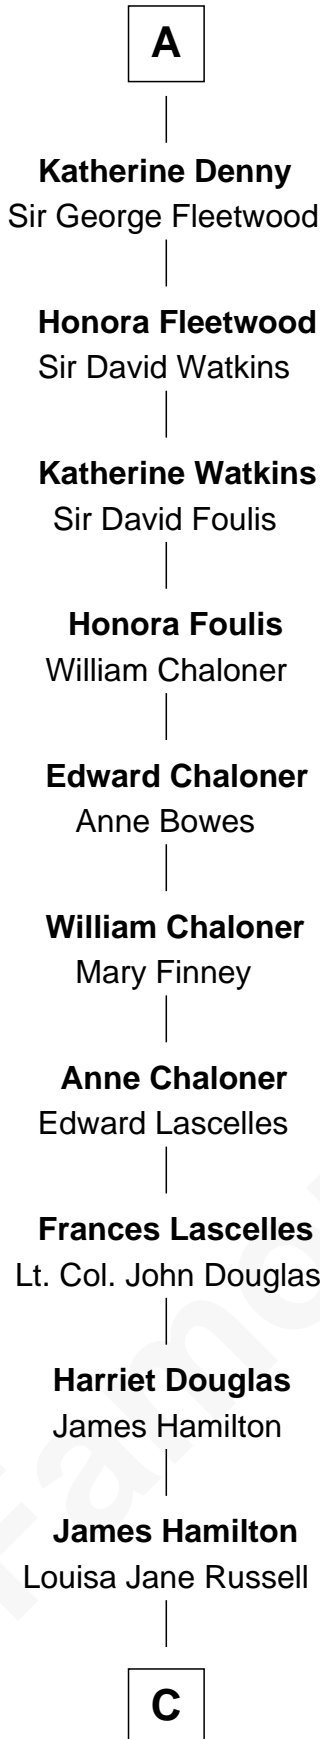

# FamousKin.com Relationship Chart of

**Sarah Ferguson**

*Duchess of York*

20th cousin 1 time removed of

**Zach Snyder**

*Filmmaker*

**Sir Michael de la Pole**

Katherine Wingfield

**C**

**Louisa Jane Hamilton**

William Henry Walter Montagu-Douglas-Scott

**Herbert Andrew Montagu-Douglas-Scott**

Marie Josephine Edwards

**Marian Louisa Montagu-Douglas-Scott**

Andrew Henry Ferguson

**Ronald Ivor Ferguson**

Susan Mary Wright

**Sarah Ferguson**

*Duchess of York*

**D**

**Jennie Minerva Danforth**

John Batchelder Manley

**Helen Danforth Manley**

Dr. Edgar Earl Reeves

**Marsha Manley Reeves**

Charles Edward Snyder

**Zach Snyder**

*Filmmaker*