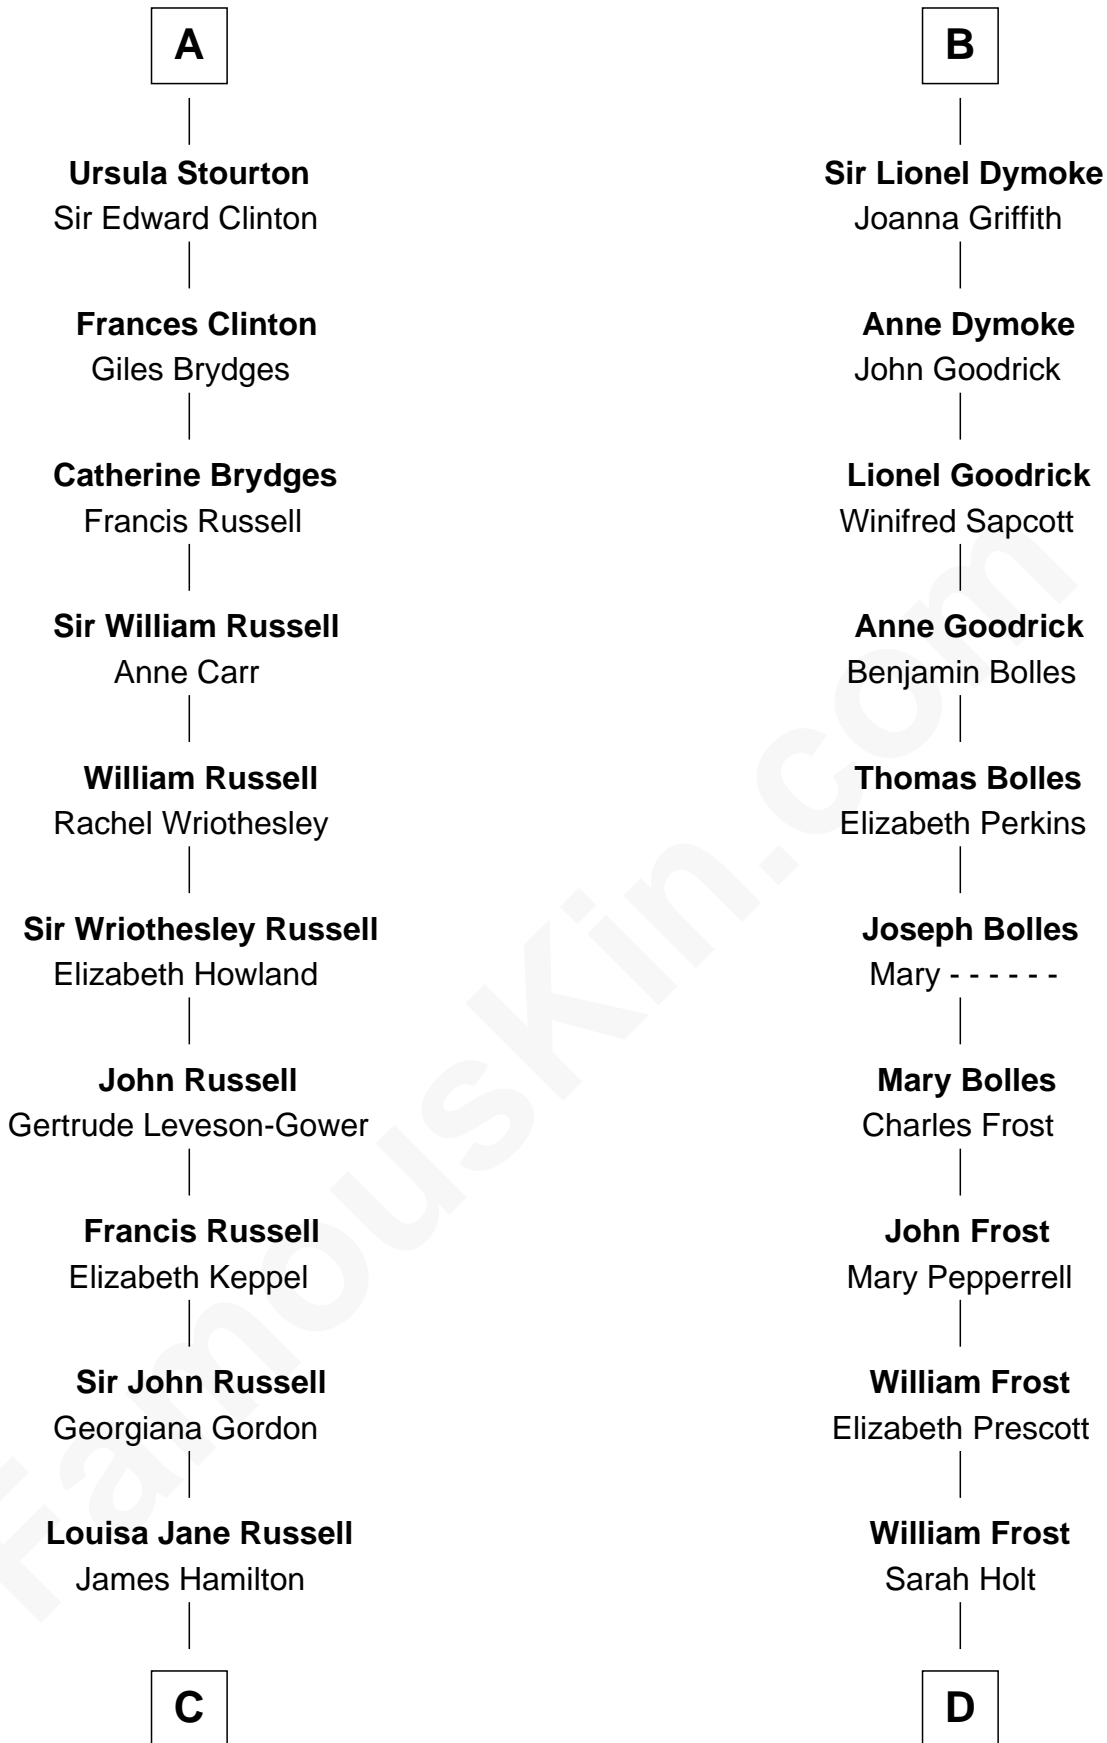

FamousKin.com Relationship Chart of

Sarah Ferguson

Duchess of York

20th cousin 1 time removed of

Robert Frost

Poet and Playwright

Eudo la Zouche
Milicent de Cantilupe

Eve la Zouche
Sir Maurice de Berkeley

Thomas de Berkeley
Katherine de Clyvedon

Sir John Berkeley
Elizabeth Betteshorne

Elizabeth Berkeley
Sir John Sutton

Sir John Sutton Dudley
Elizabeth Bramshot

Edmund Dudley
Elizabeth Grey

Elizabeth Dudley
William Stourton

A

Eve la Zouche
Sir Maurice de Berkeley

Isabel de Berkeley
Sir Robert de Clifford

Sir Roger de Clifford
Maud de Beauchamp

Katherine de Clifford
Sir Ralph de Greystoke

Maud de Greystoke
Eudo de Welles

Sir Lionel de Welles
Joan de Waterton

Margaret de Welles
Sir Thomas Dymoke

B

C

Louisa Jane Hamilton

William Henry Walter Montagu-Douglas-Scott

Herbert Andrew Montagu-Douglas-Scott

Marie Josephine Edwards

Marian Louisa Montagu-Douglas-Scott