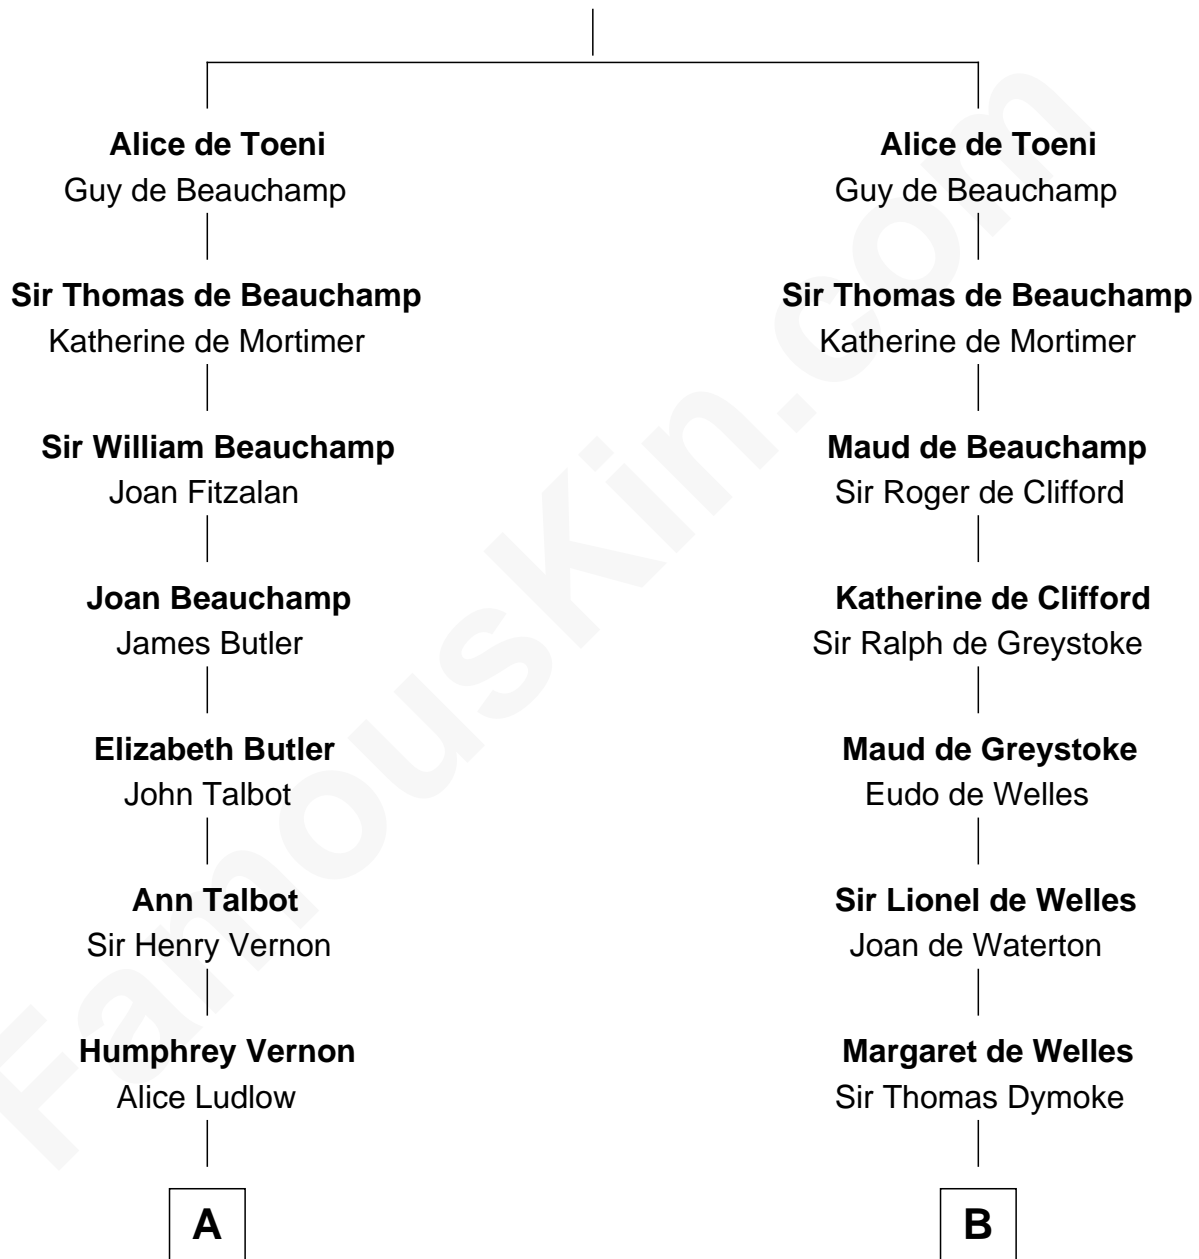

FamousKin.com Relationship Chart of

Sarah Ferguson

Duchess of York

20th cousin 1 time removed of

Robert Frost

Poet and Playwright

Ralph VII de Toeni

Mary - - - - -

C

Louisa Jane Hamilton

William Henry Walter Montagu-Douglas-Scott

Herbert Andrew Montagu-Douglas-Scott

Marie Josephine Edwards

Marian Louisa Montagu-Douglas-Scott

Andrew Henry Ferguson

Ronald Ivor Ferguson

Susan Mary Wright

Sarah Ferguson

Duchess of York

D

Samuel Abbott Frost

Mary Blunt

William Prescott Frost

Judith Colcord