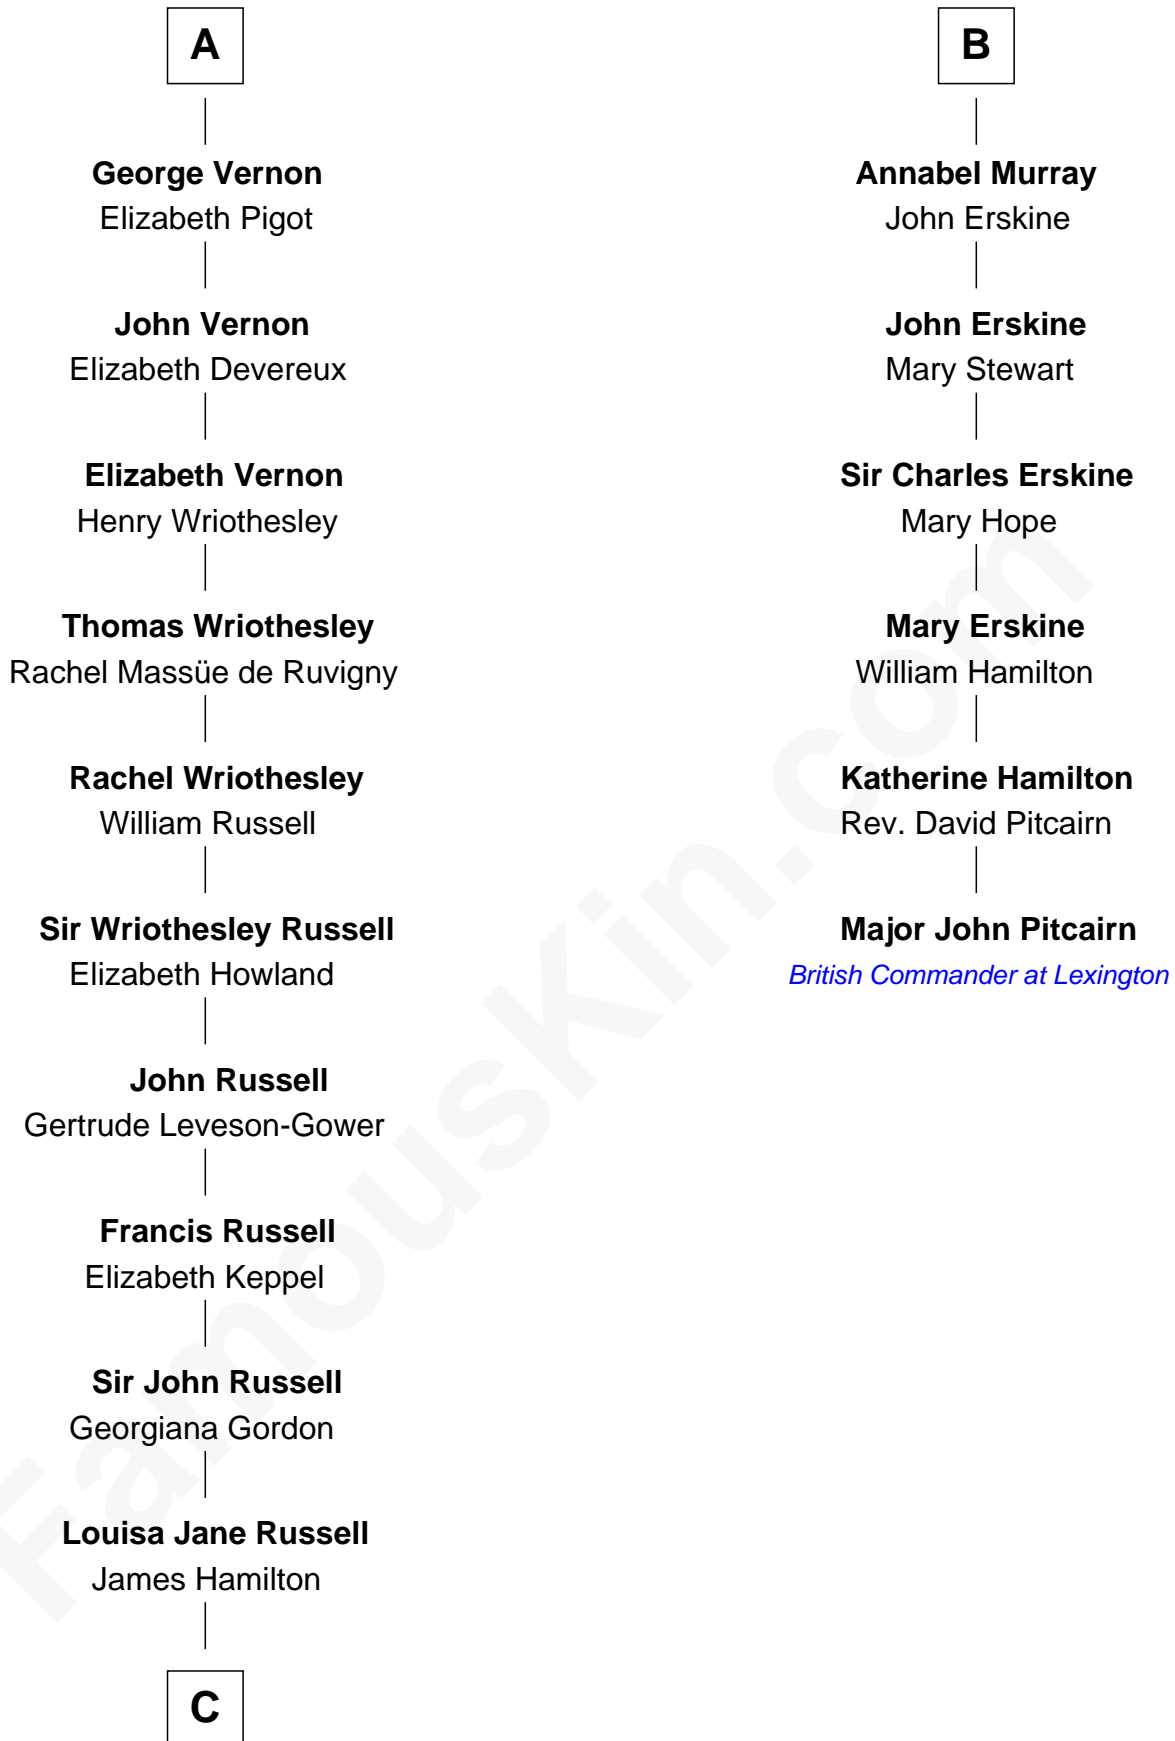

FamousKin.com Relationship Chart of

Sarah Ferguson

Duchess of York

12th cousin 9 times removed of

Major John Pitcairn

British Commander at Battle of Lexington

William III of Hainault

Jeanne of Valois

Philippa of Hainault
Edward III, King of England

Edmund of Langley
Isabella of Castile

Constance Plantagenet
Edmund de Holland

Eleanor de Holland
James Touchet

Margaret Touchet

Elizabeth -----
Sir John Ludlow

Alice Ludlow
Humphrey Vernon

A

Philippa of Hainault
Edward III, King of England

John of Gaunt
Katherine Roet

Sir John Beaufort
Margaret de Holand

Joan Beaufort
Sir James Stewart

John Stewart
Eleanor Sinclair

Margaret Stewart
Sir William Murray

Sir William Murray
Katherine Campbell

B

C

Louisa Jane Hamilton

William Henry Walter Montagu-Douglas-Scott

Herbert Andrew Montagu-Douglas-Scott

Marie Josephine Edwards