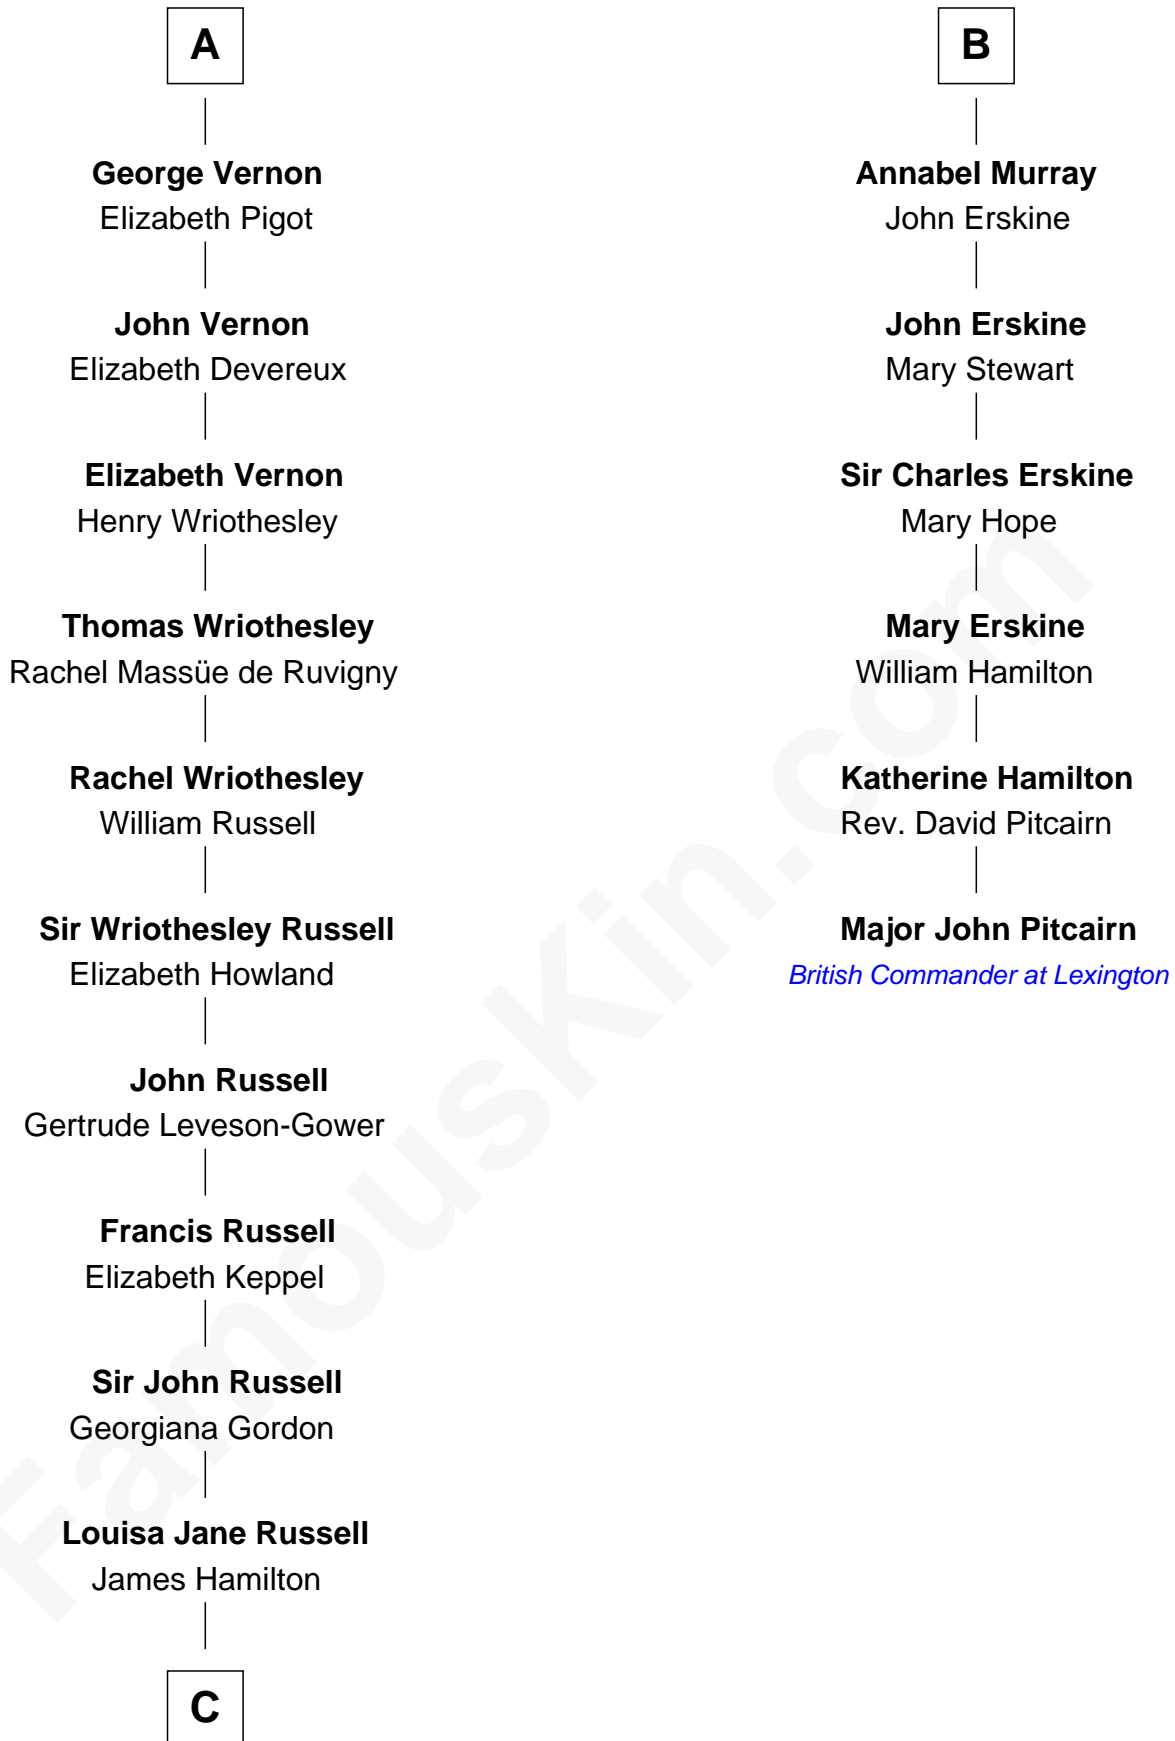

FamousKin.com Relationship Chart of

Sarah Ferguson

Duchess of York

12th cousin 9 times removed of

Major John Pitcairn

British Commander at Battle of Lexington

C

Louisa Jane Hamilton

William Henry Walter Montagu-Douglas-Scott

Herbert Andrew Montagu-Douglas-Scott

Marie Josephine Edwards

Marian Louisa Montagu-Douglas-Scott

Andrew Henry Ferguson

Ronald Ivor Ferguson

Susan Mary Wright

Sarah Ferguson

Duchess of York