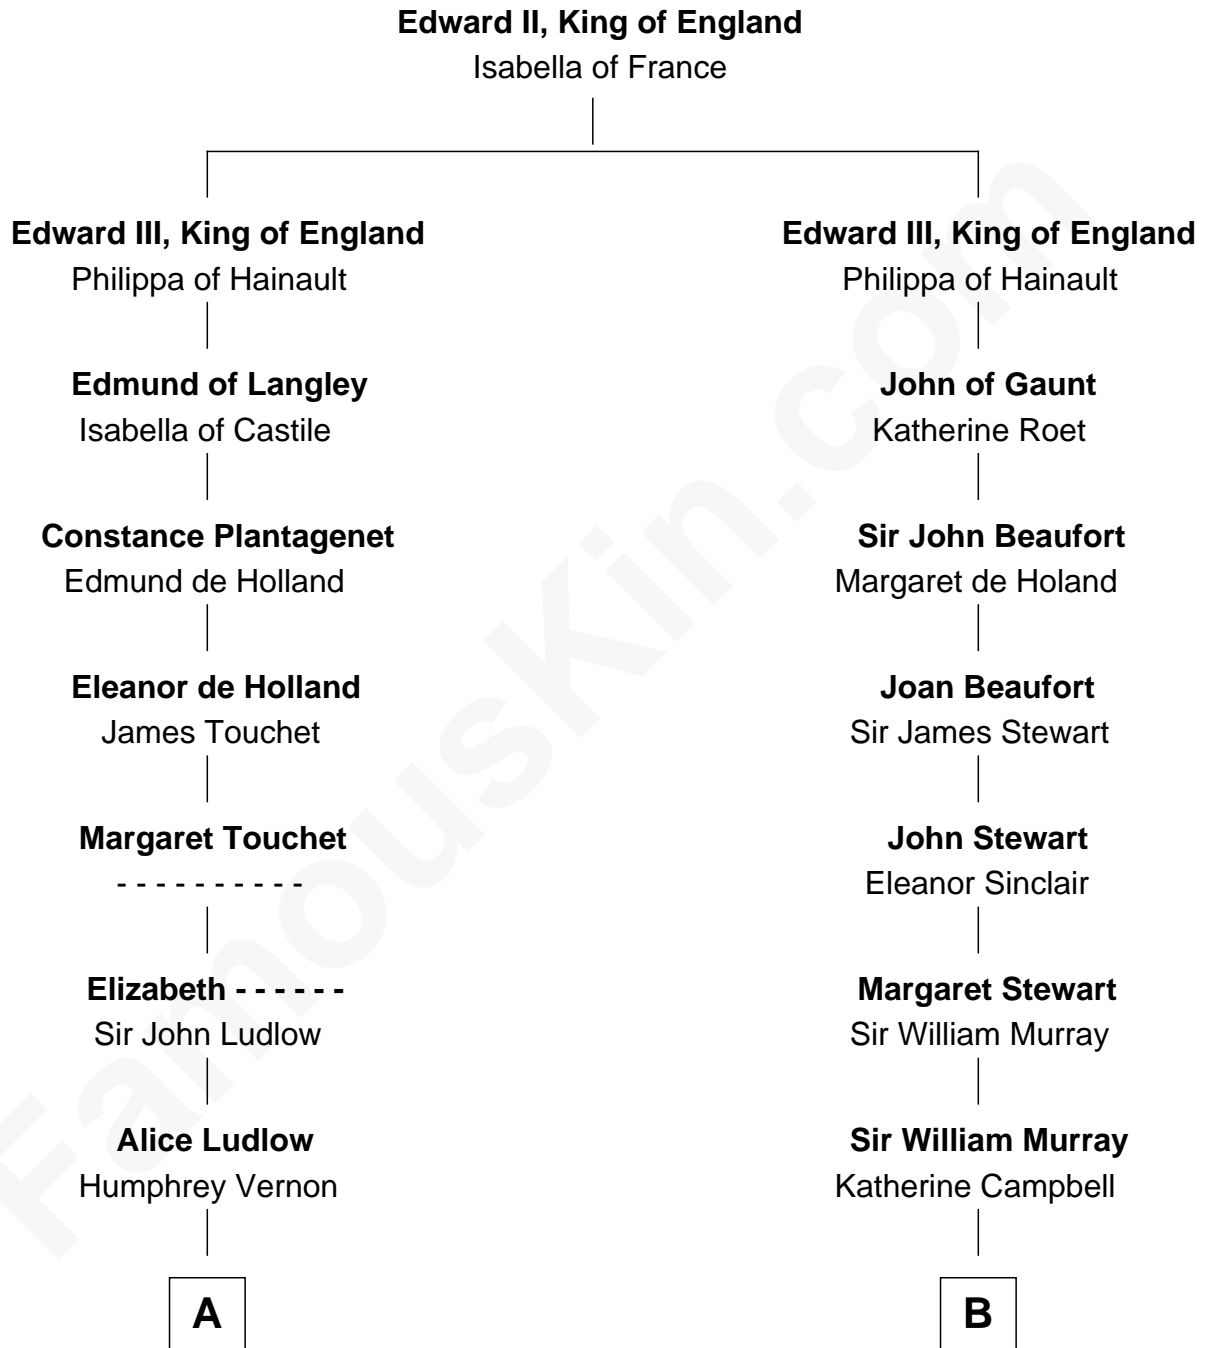

FamousKin.com Relationship Chart of

Sarah Ferguson

Duchess of York

12th cousin 9 times removed of

Major John Pitcairn

British Commander at Battle of Lexington

C

Louisa Jane Hamilton

William Henry Walter Montagu-Douglas-Scott

Herbert Andrew Montagu-Douglas-Scott

Marie Josephine Edwards

Marian Louisa Montagu-Douglas-Scott

Andrew Henry Ferguson

Ronald Ivor Ferguson

Susan Mary Wright

Sarah Ferguson

Duchess of York