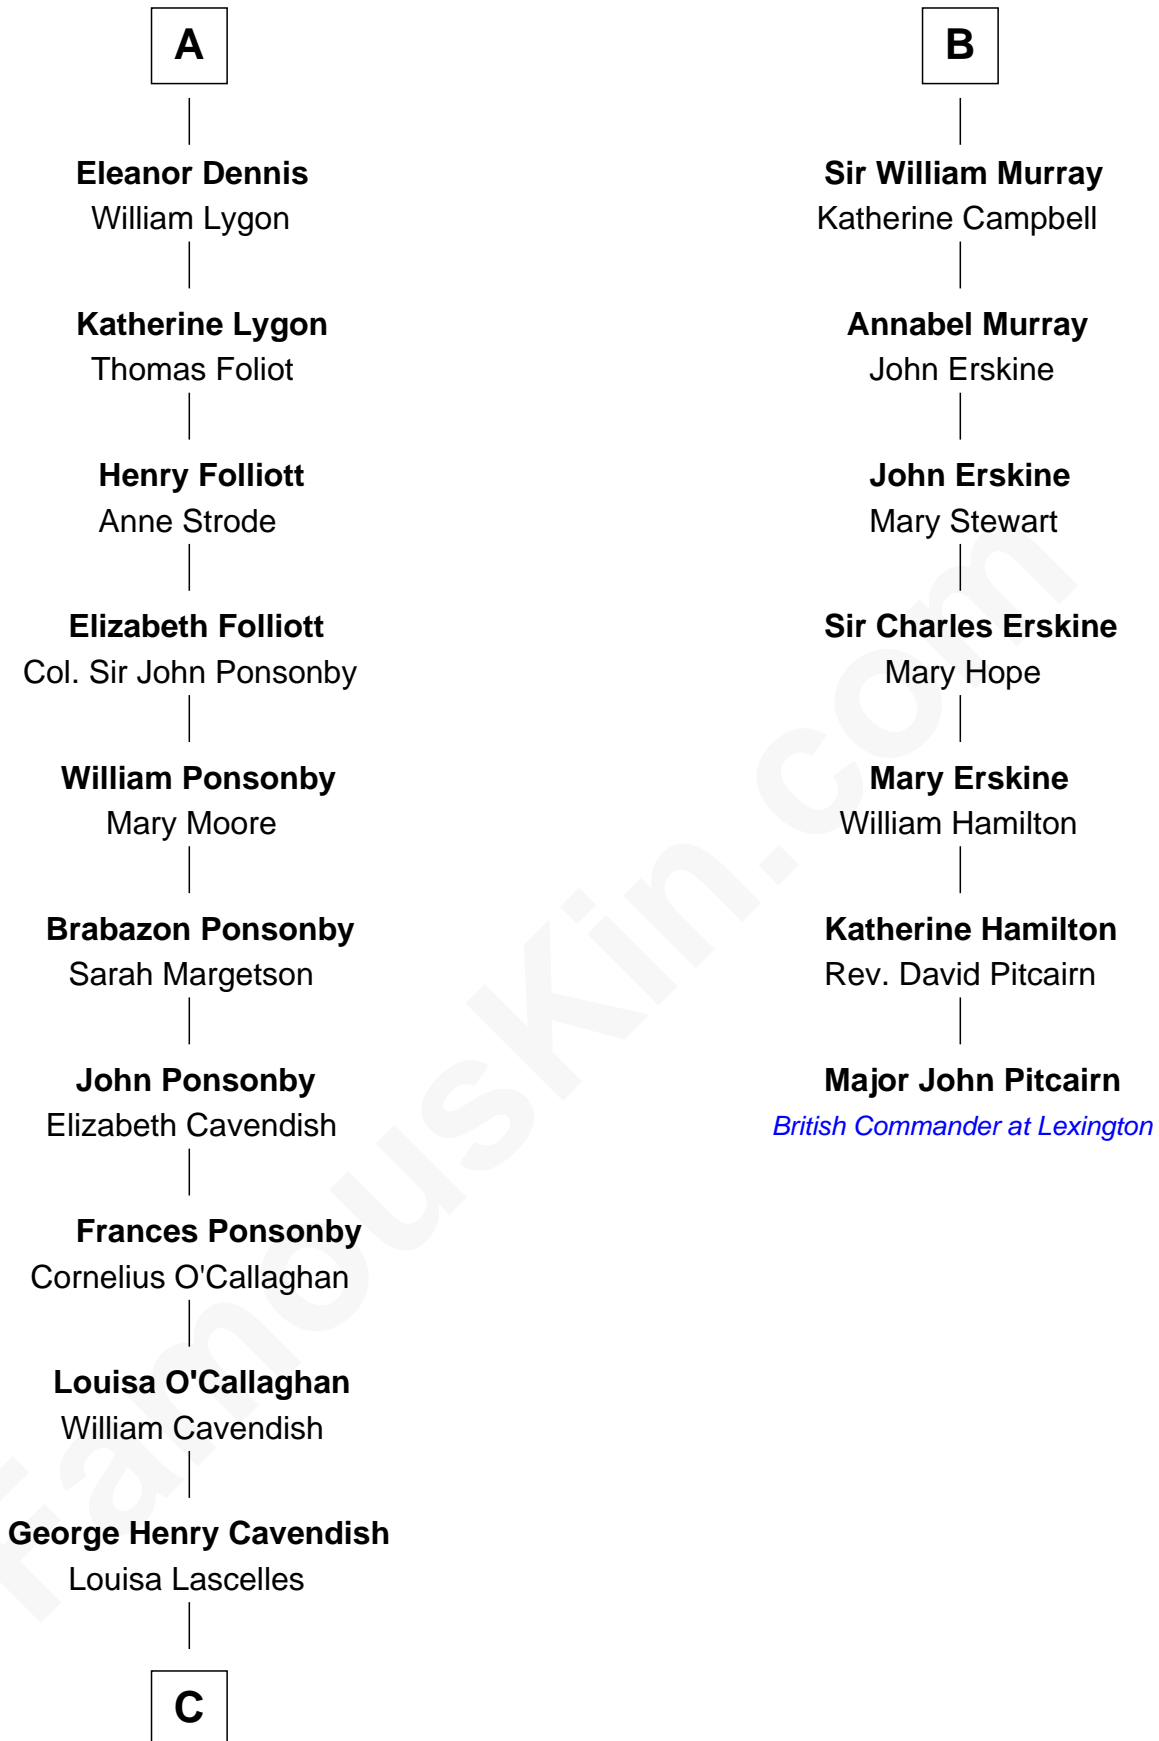

FamousKin.com Relationship Chart of

Sarah Ferguson

Duchess of York

13th cousin 8 times removed of

Major John Pitcairn

British Commander at Battle of Lexington

C

—
Susan Henrietta Cavendish

Henry Robert Brand

—
Margaret Brand

Algernon Francis Holford Ferguson

—
Andrew Henry Ferguson

Marian Louisa Montagu-Douglas-Scott

—
Ronald Ivor Ferguson

Susan Mary Wright

—
Sarah Ferguson

Duchess of York