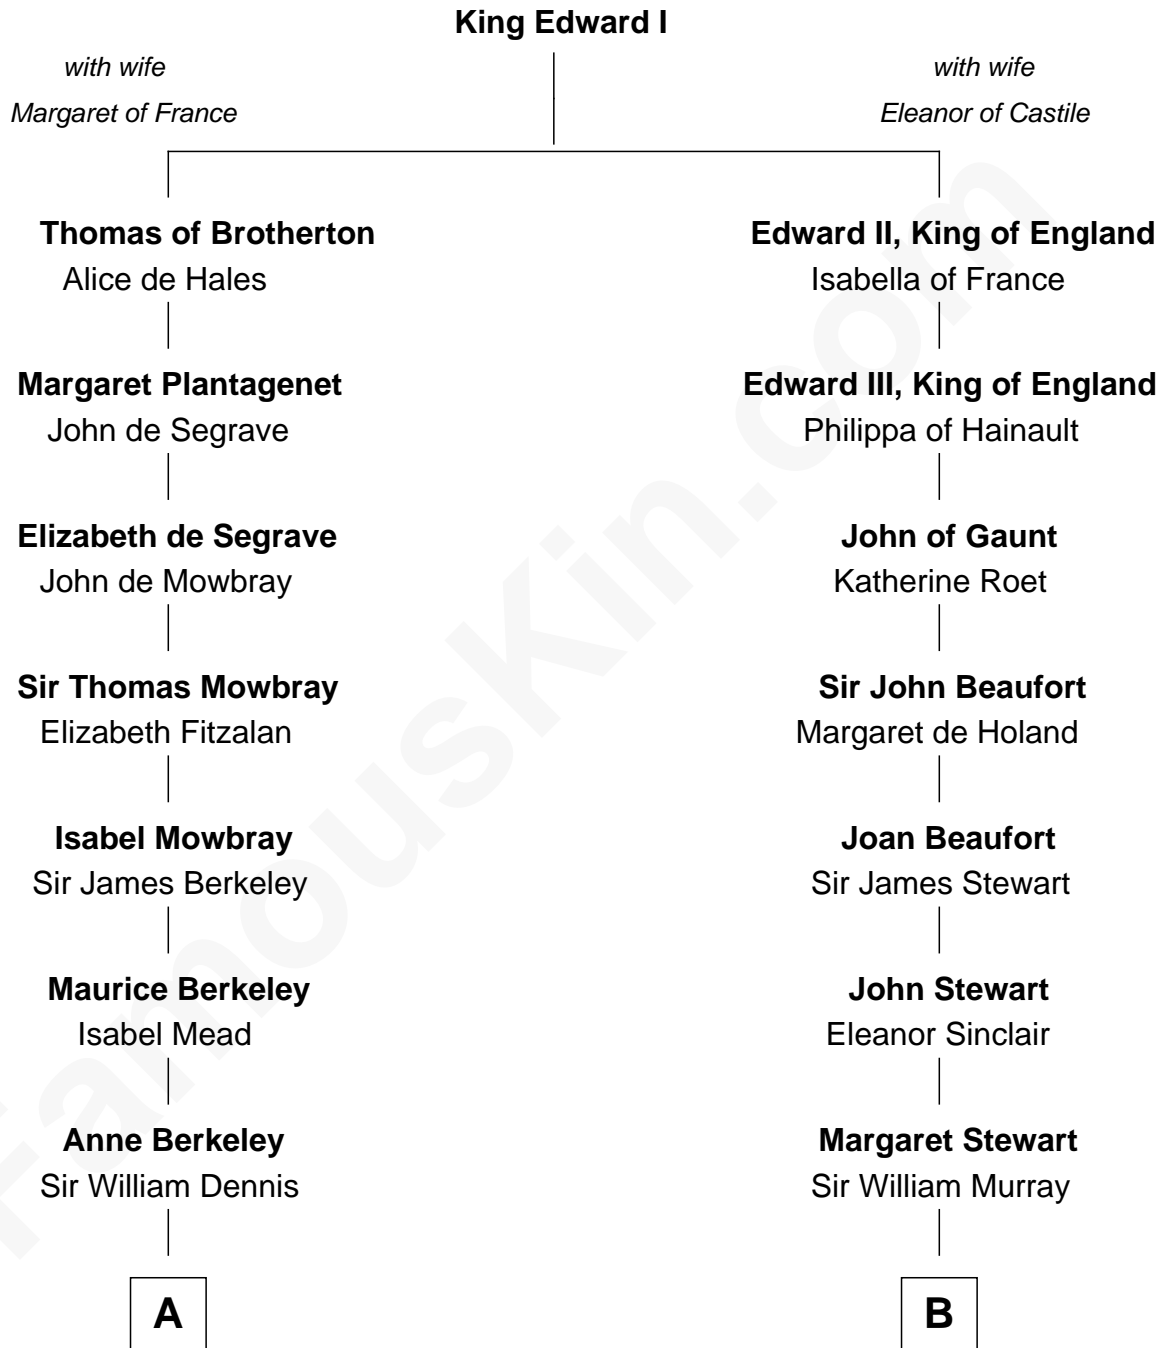

FamousKin.com Relationship Chart of

Sarah Ferguson

Duchess of York

13th cousin 8 times removed of

Major John Pitcairn

British Commander at Battle of Lexington

C

—
Susan Henrietta Cavendish

Henry Robert Brand

—
Margaret Brand

Algernon Francis Holford Ferguson

—
Andrew Henry Ferguson

Marian Louisa Montagu-Douglas-Scott

—
Ronald Ivor Ferguson

Susan Mary Wright

—
Sarah Ferguson

Duchess of York