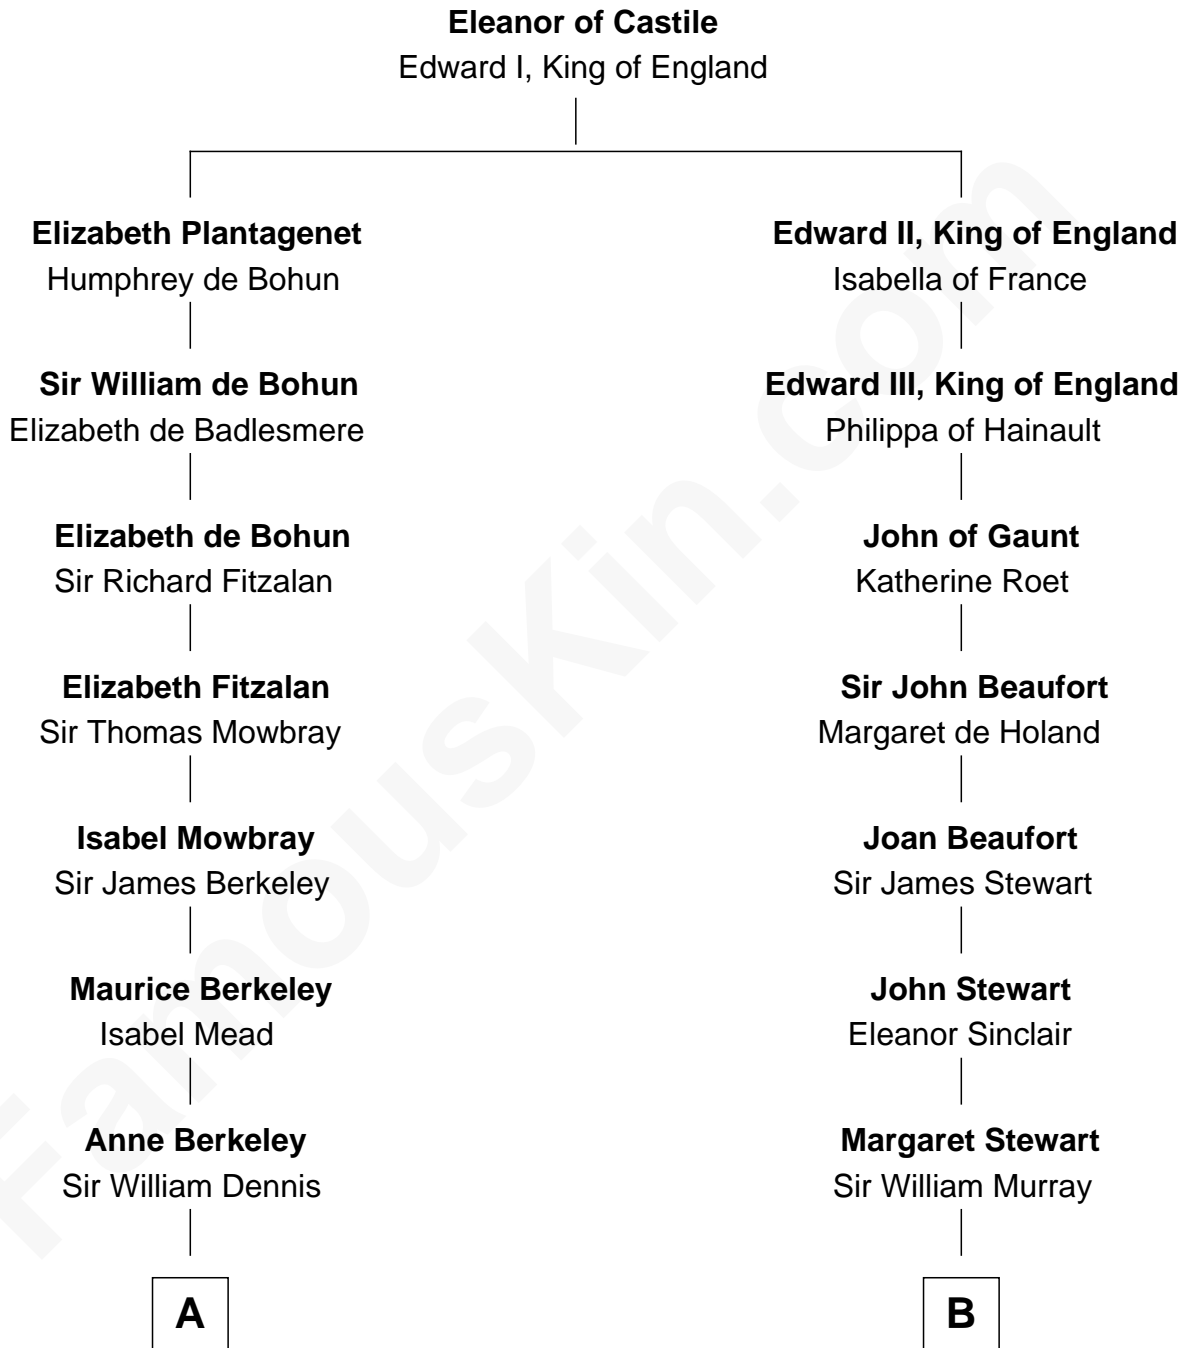

# FamousKin.com Relationship Chart of

**Sarah Ferguson**

*Duchess of York*

13th cousin 8 times removed of

**Major John Pitcairn**

*British Commander at Battle of Lexington*

**C**

—  
**Susan Henrietta Cavendish**

Henry Robert Brand

—  
**Margaret Brand**

Algernon Francis Holford Ferguson

—  
**Andrew Henry Ferguson**

Marian Louisa Montagu-Douglas-Scott

—  
**Ronald Ivor Ferguson**

Susan Mary Wright

—  
**Sarah Ferguson**

*Duchess of York*