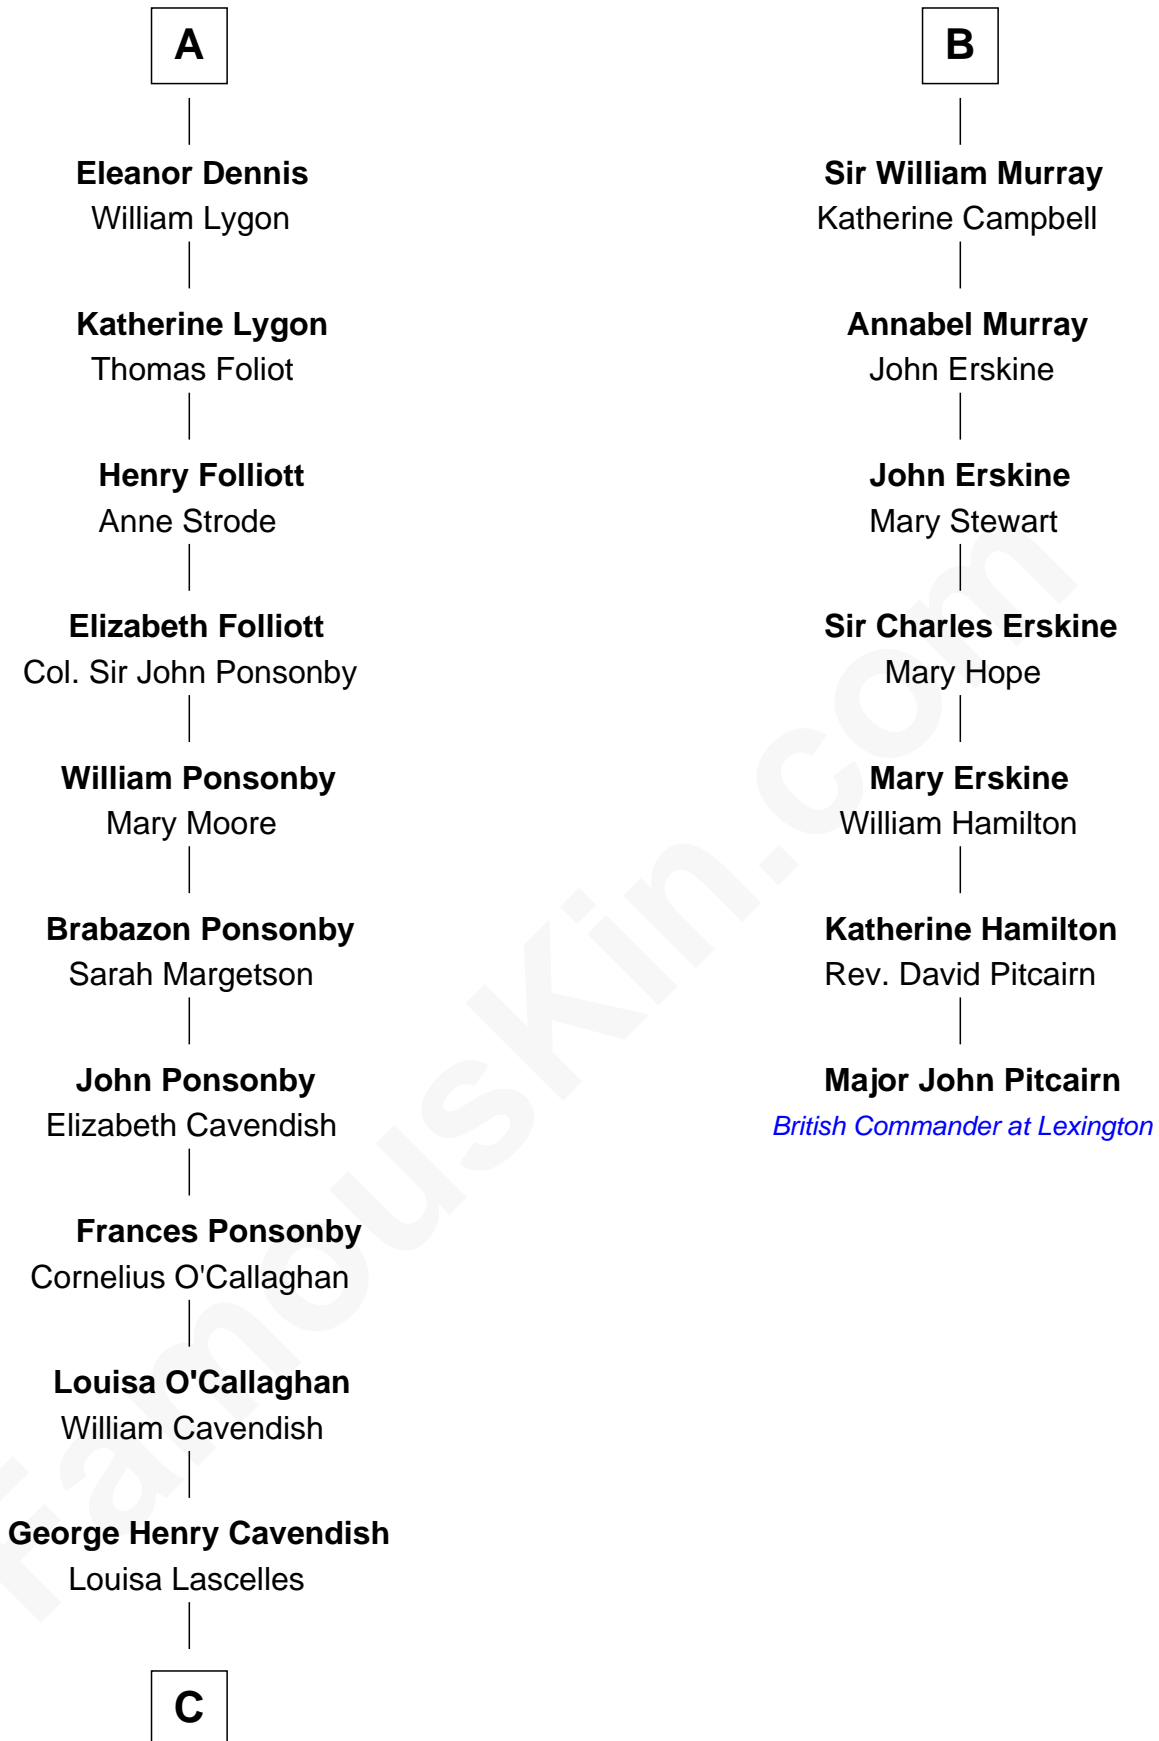

# FamousKin.com Relationship Chart of

**Sarah Ferguson**

*Duchess of York*

13th cousin 8 times removed of

**Major John Pitcairn**

*British Commander at Battle of Lexington*

**C**

—  
**Susan Henrietta Cavendish**

Henry Robert Brand

—  
**Margaret Brand**

Algernon Francis Holford Ferguson

—  
**Andrew Henry Ferguson**

Marian Louisa Montagu-Douglas-Scott

—  
**Ronald Ivor Ferguson**

Susan Mary Wright

—  
**Sarah Ferguson**

*Duchess of York*