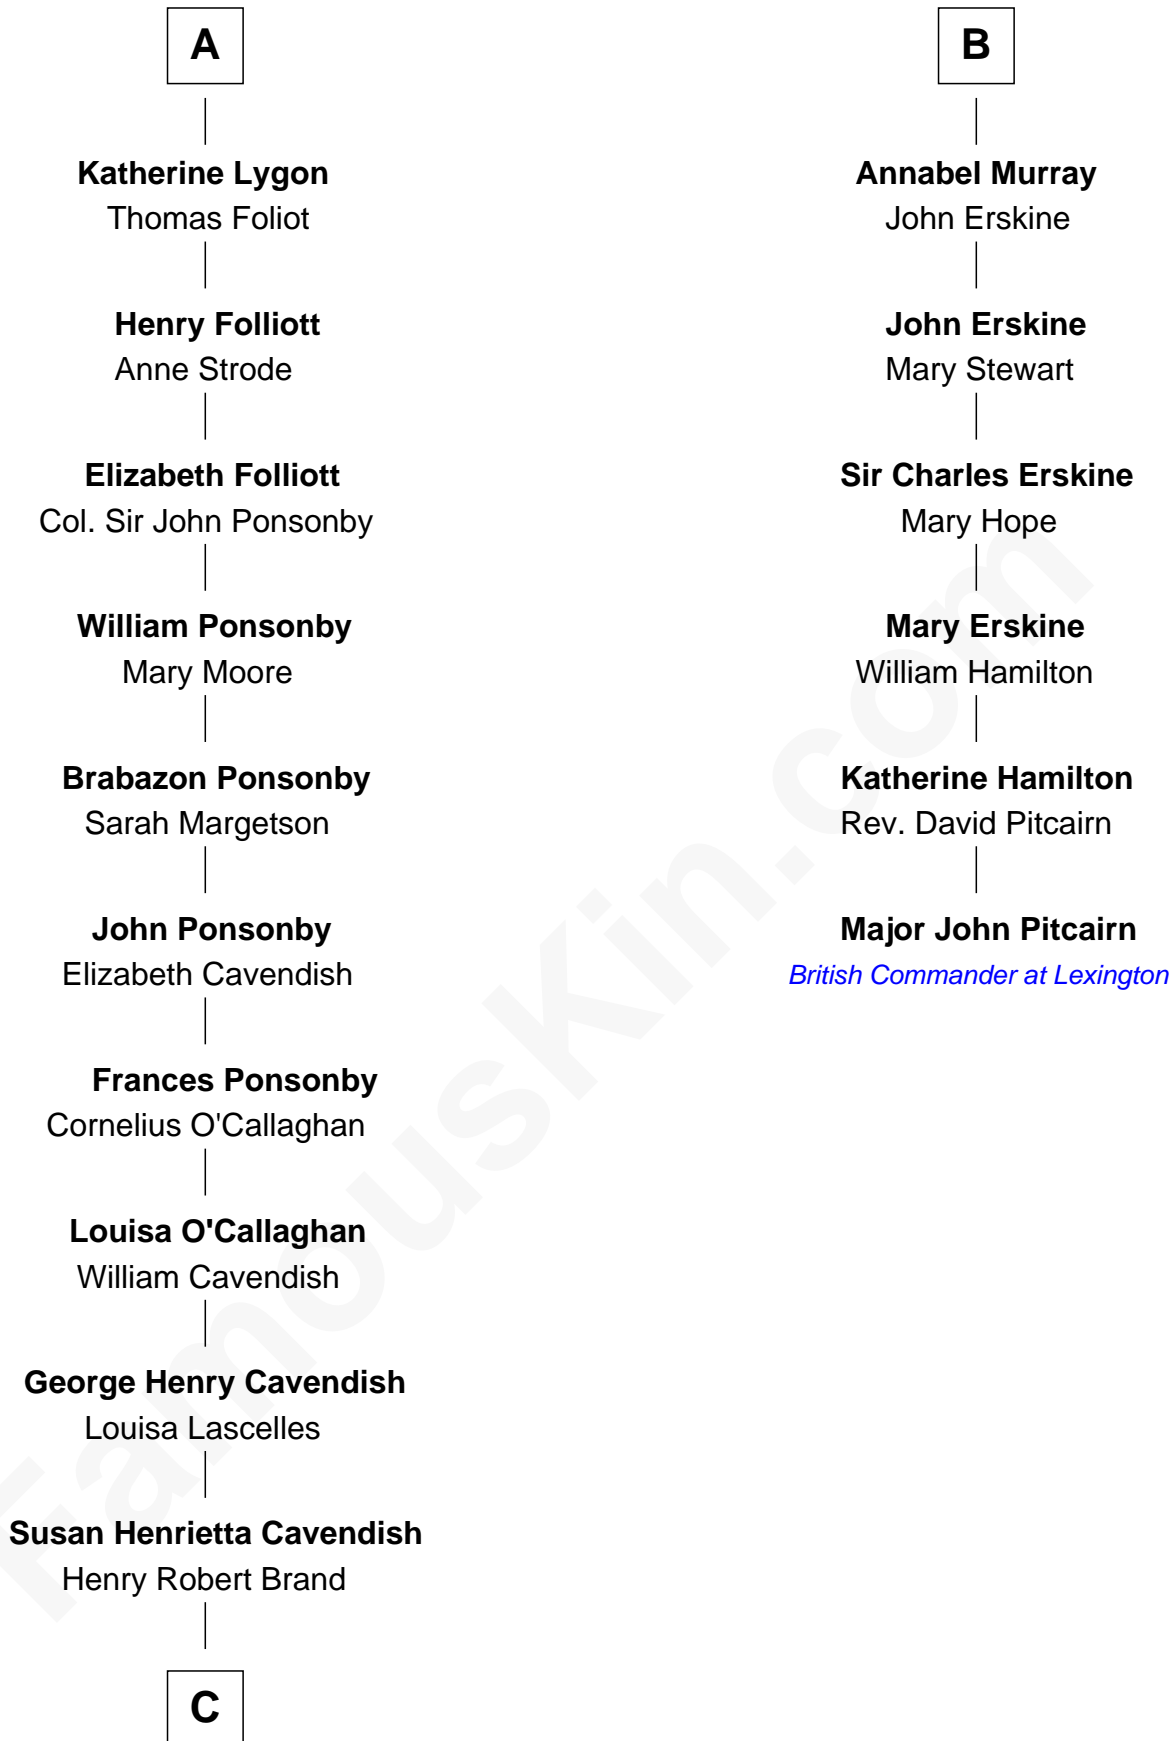

# FamousKin.com Relationship Chart of

**Sarah Ferguson**

*Duchess of York*

12th cousin 8 times removed of

**Major John Pitcairn**

*British Commander at Battle of Lexington*

**Henry Plantagenet**

Maud de Chaworth

Richard Fitzalan

**Alice Fitzalan**

Sir Thomas de Holand

**Margaret de Holand**

Sir John Beaufort

**Joan Beaufort**

Sir James Stewart

**John Stewart**

Eleanor Sinclair

**Margaret Stewart**

Sir William Murray

**Sir William Murray**

Katherine Campbell

**B**

**C**

—  
**Margaret Brand**

Algernon Francis Holford Ferguson

—  
**Andrew Henry Ferguson**

Marian Louisa Montagu-Douglas-Scott

—  
**Ronald Ivor Ferguson**

Susan Mary Wright

—  
**Sarah Ferguson**

*Duchess of York*

FamousKin.com