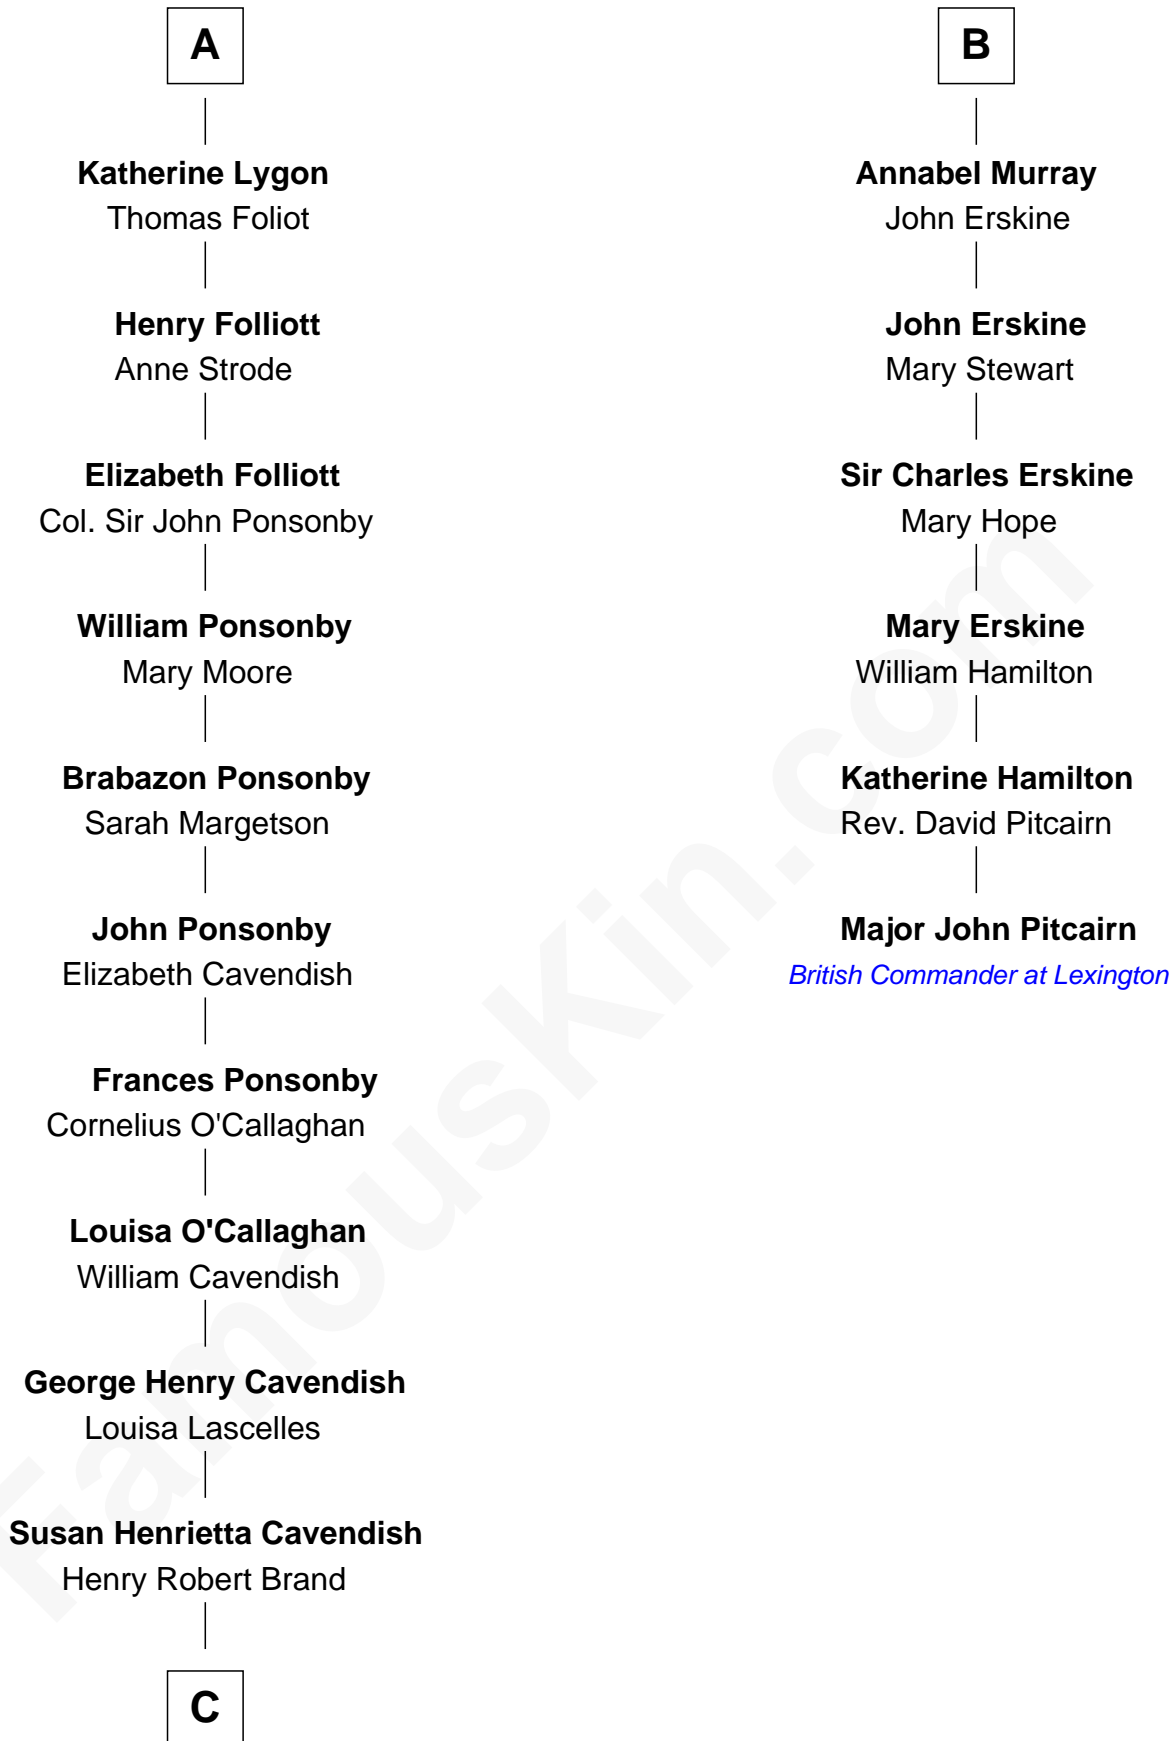

FamousKin.com Relationship Chart of

Sarah Ferguson

Duchess of York

12th cousin 8 times removed of

Major John Pitcairn

British Commander at Battle of Lexington

Edmund Fitzalan

Alice de Warenne

Richard Fitzalan
Eleanor Plantagenet

Sir Richard Fitzalan
Elizabeth de Bohun

Elizabeth Fitzalan
Sir Thomas Mowbray

Isabel Mowbray
Sir James Berkeley

Maurice Berkeley
Isabel Mead

Anne Berkeley
Sir William Dennis

Eleanor Dennis
William Lygon

A

Richard Fitzalan
Eleanor Plantagenet

Alice Fitzalan
Sir Thomas de Holand

Margaret de Holand
Sir John Beaufort

Joan Beaufort
Sir James Stewart

John Stewart
Eleanor Sinclair

Margaret Stewart
Sir William Murray

Sir William Murray
Katherine Campbell

B

C

—
Margaret Brand

Algernon Francis Holford Ferguson

—
Andrew Henry Ferguson

Marian Louisa Montagu-Douglas-Scott

—
Ronald Ivor Ferguson