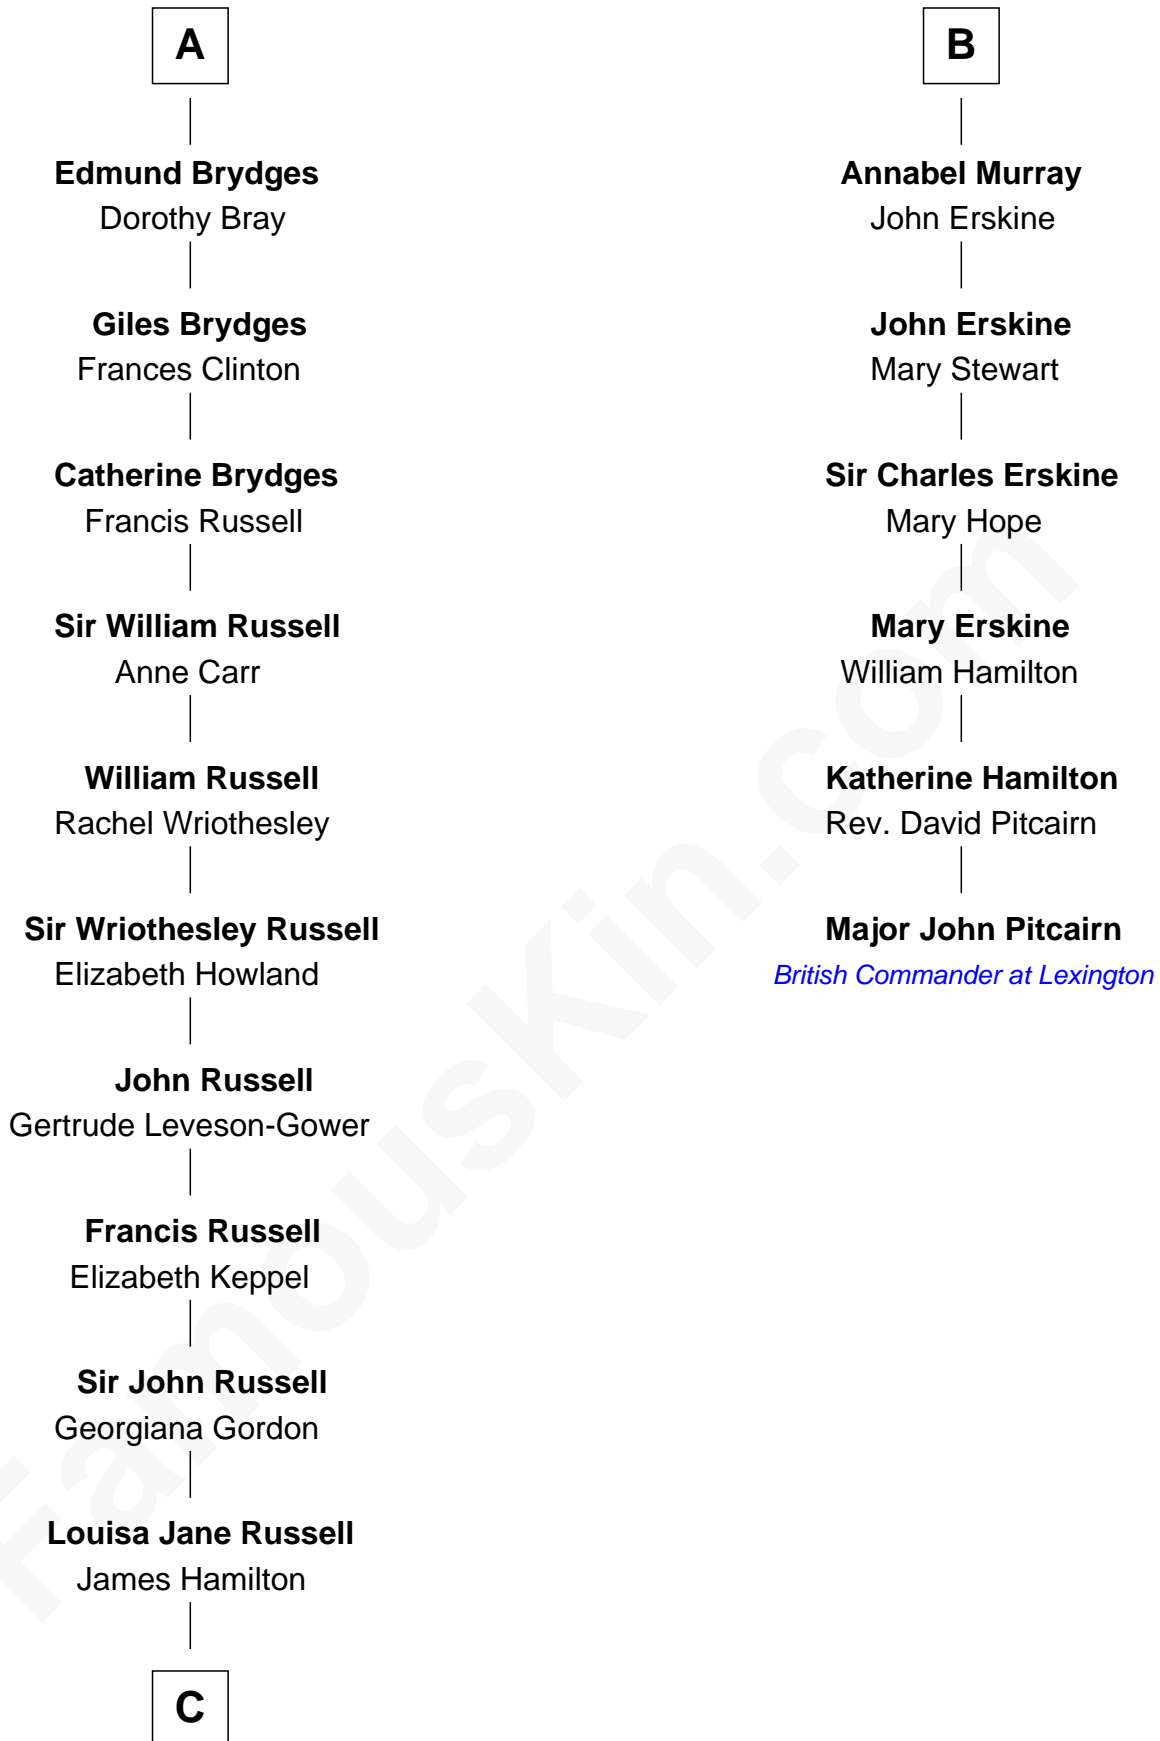

# FamousKin.com Relationship Chart of

**Sarah Ferguson**

*Duchess of York*

12th cousin 9 times removed of

**Major John Pitcairn**

*British Commander at Battle of Lexington*

**Edmund of Woodstock**

Margaret Wake

**C**

**Louisa Jane Hamilton**

William Henry Walter Montagu-Douglas-Scott

**Herbert Andrew Montagu-Douglas-Scott**

Marie Josephine Edwards

**Marian Louisa Montagu-Douglas-Scott**

Andrew Henry Ferguson

**Ronald Ivor Ferguson**

Susan Mary Wright

**Sarah Ferguson**

*Duchess of York*

Sarah Ferguson photo by [Norbert Aepli](#) [\(CC BY 3.0\)](#)