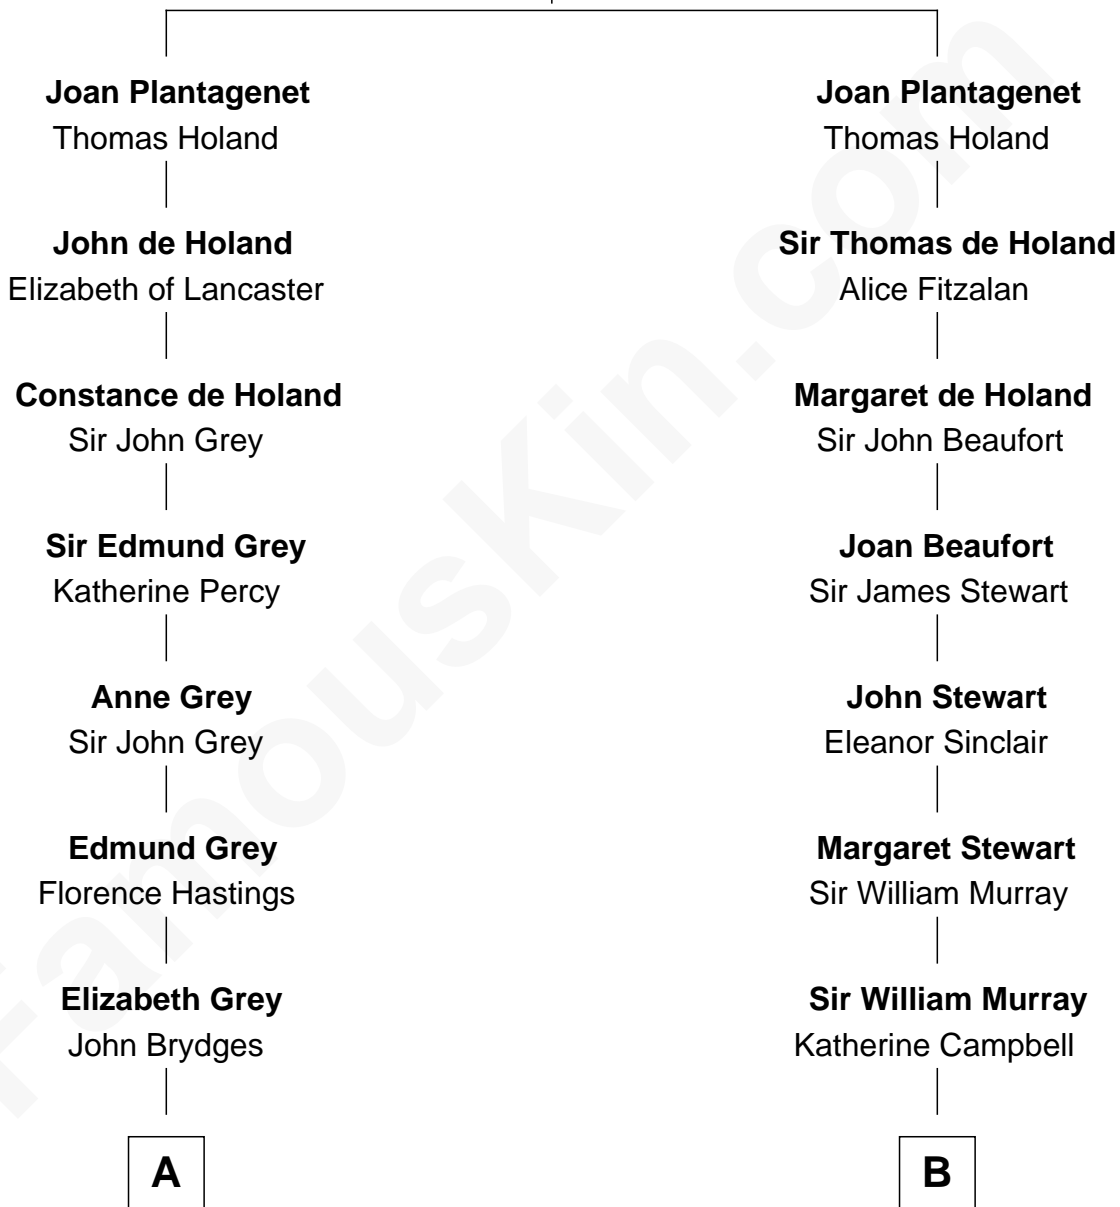

# FamousKin.com Relationship Chart of

**Sarah Ferguson**

*Duchess of York*

12th cousin 9 times removed of

**Major John Pitcairn**

*British Commander at Battle of Lexington*

**Edmund of Woodstock**

Margaret Wake

**C**

**Louisa Jane Hamilton**

William Henry Walter Montagu-Douglas-Scott

**Herbert Andrew Montagu-Douglas-Scott**

Marie Josephine Edwards

**Marian Louisa Montagu-Douglas-Scott**

Andrew Henry Ferguson

**Ronald Ivor Ferguson**

Susan Mary Wright

**Sarah Ferguson**

*Duchess of York*

Sarah Ferguson photo by [Norbert Aepli](#) [\(CC BY 3.0\)](#)