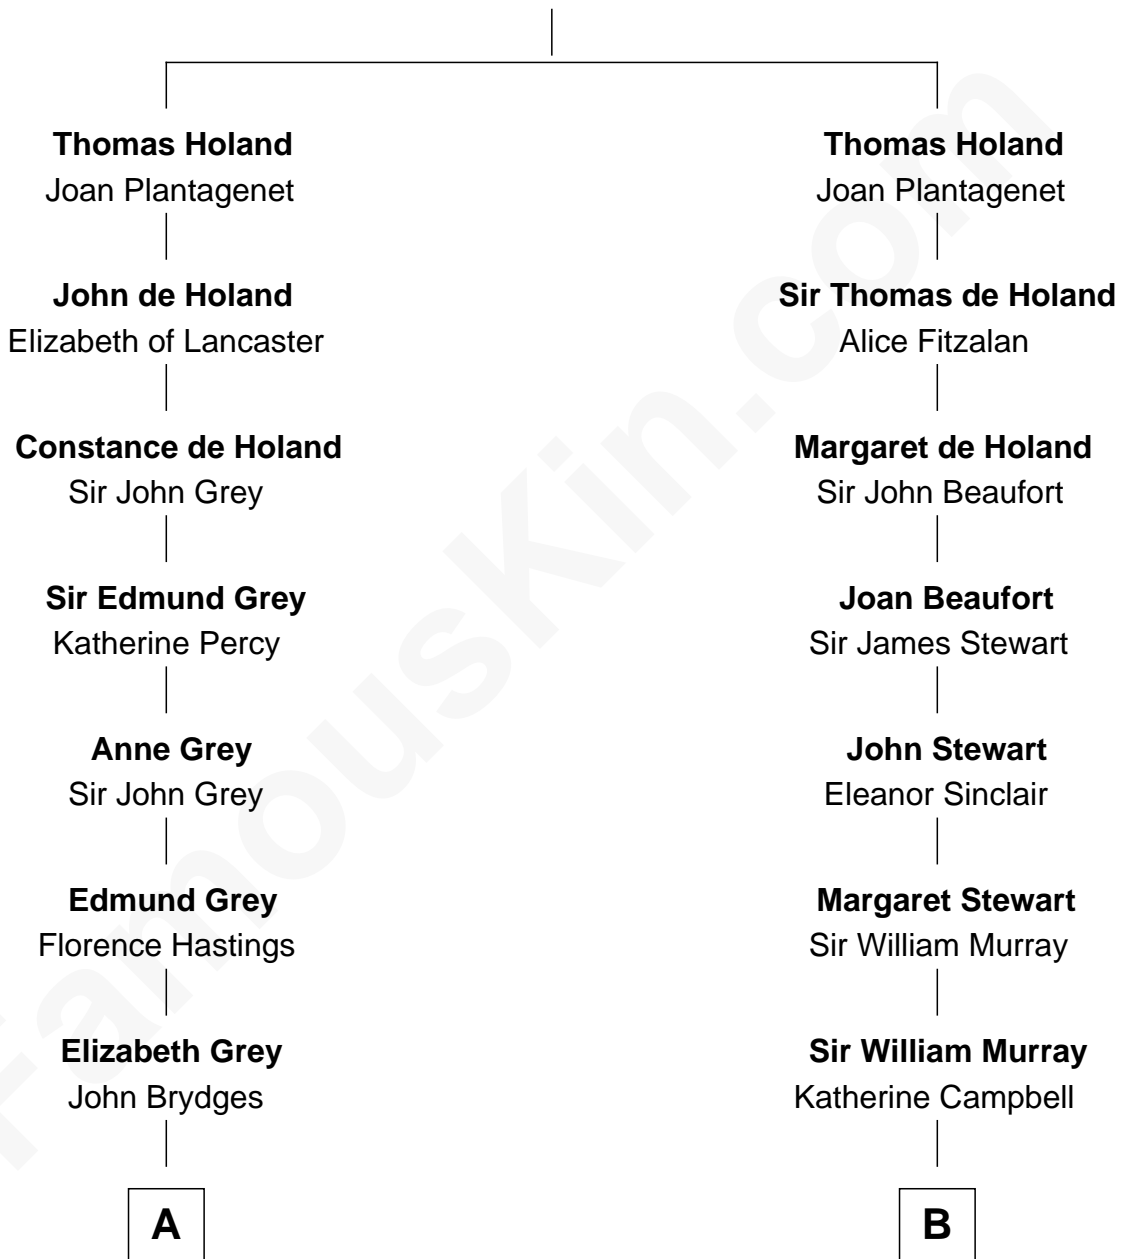

FamousKin.com Relationship Chart of

Sarah Ferguson

Duchess of York

12th cousin 9 times removed of

Major John Pitcairn

British Commander at Battle of Lexington

Sir Robert de Holland

Maude la Zouche

C

Louisa Jane Hamilton

William Henry Walter Montagu-Douglas-Scott

Herbert Andrew Montagu-Douglas-Scott

Marie Josephine Edwards

Marian Louisa Montagu-Douglas-Scott

Andrew Henry Ferguson

Ronald Ivor Ferguson

Susan Mary Wright

Sarah Ferguson

Duchess of York