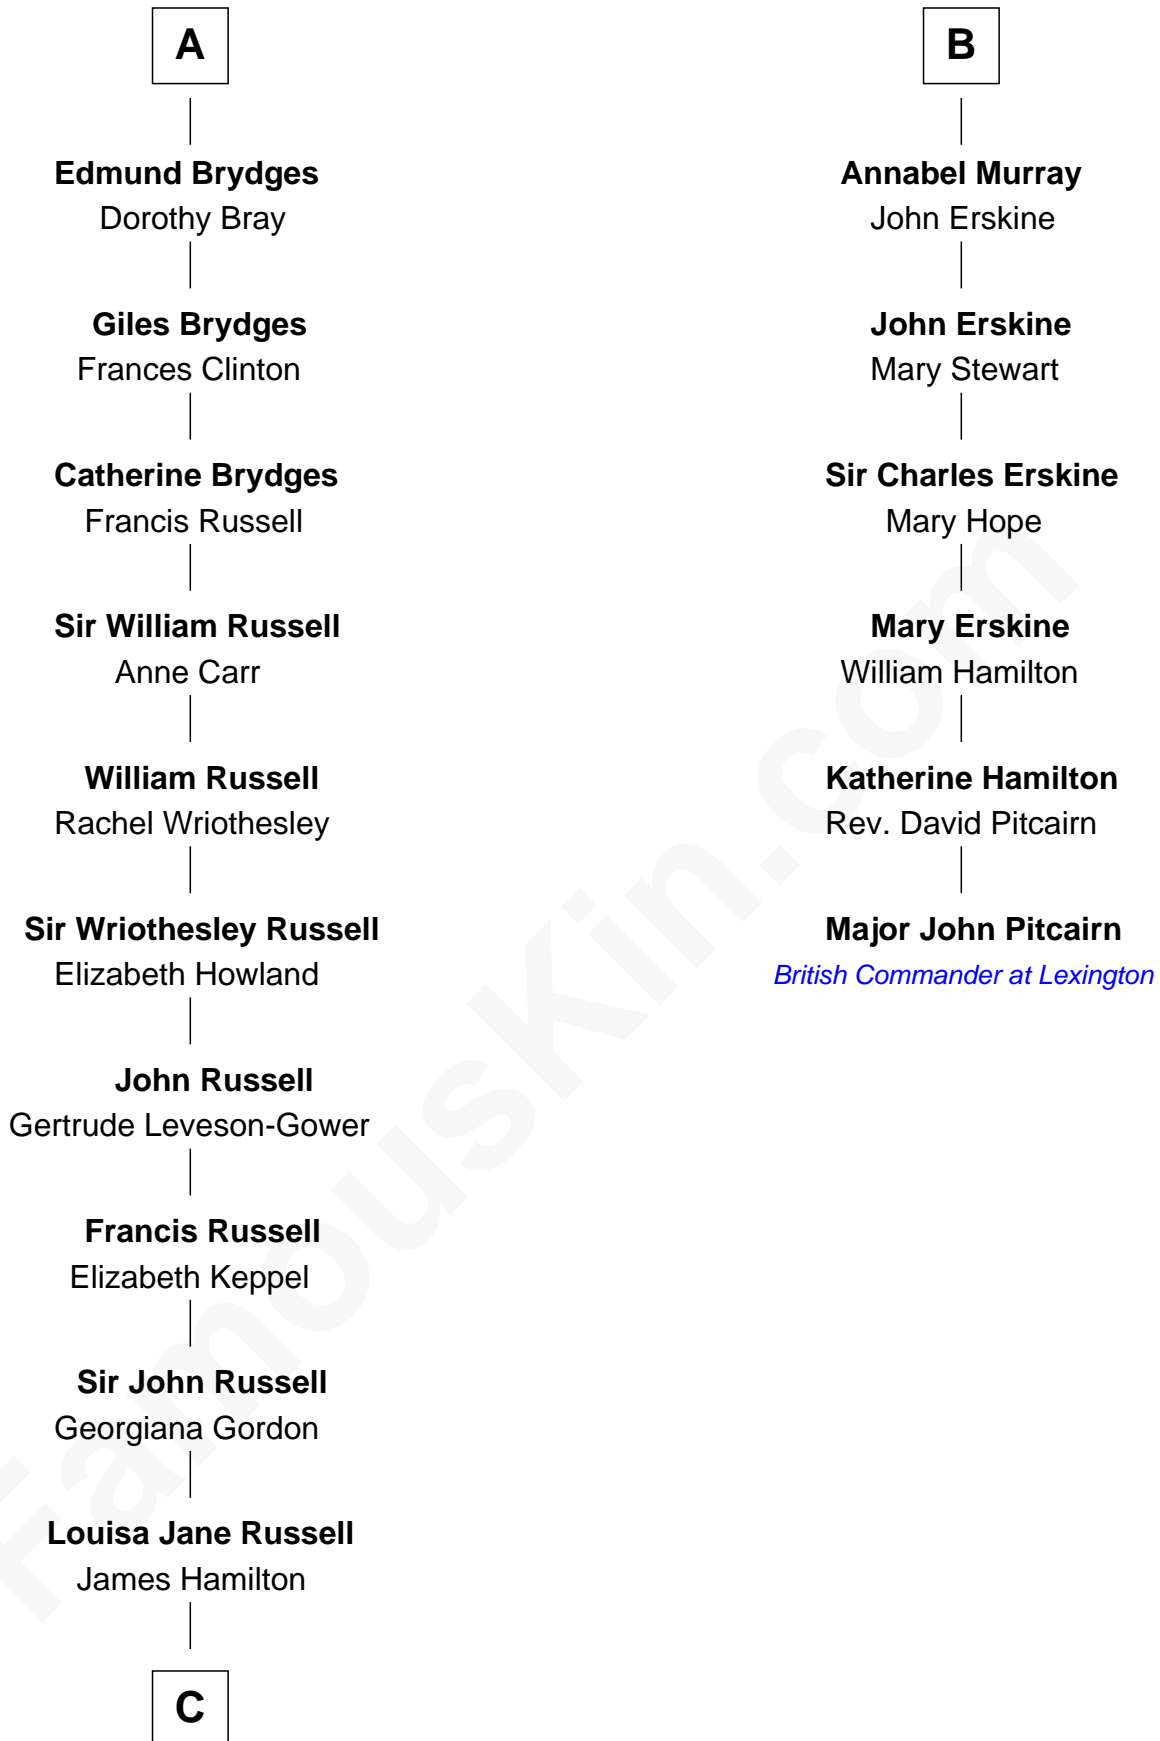

FamousKin.com Relationship Chart of

Sarah Ferguson

Duchess of York

12th cousin 9 times removed of

Major John Pitcairn

British Commander at Battle of Lexington

Sir Robert de Holland

Maude la Zouche

C

Louisa Jane Hamilton

William Henry Walter Montagu-Douglas-Scott

Herbert Andrew Montagu-Douglas-Scott

Marie Josephine Edwards

Marian Louisa Montagu-Douglas-Scott

Andrew Henry Ferguson

Ronald Ivor Ferguson

Susan Mary Wright

Sarah Ferguson

Duchess of York