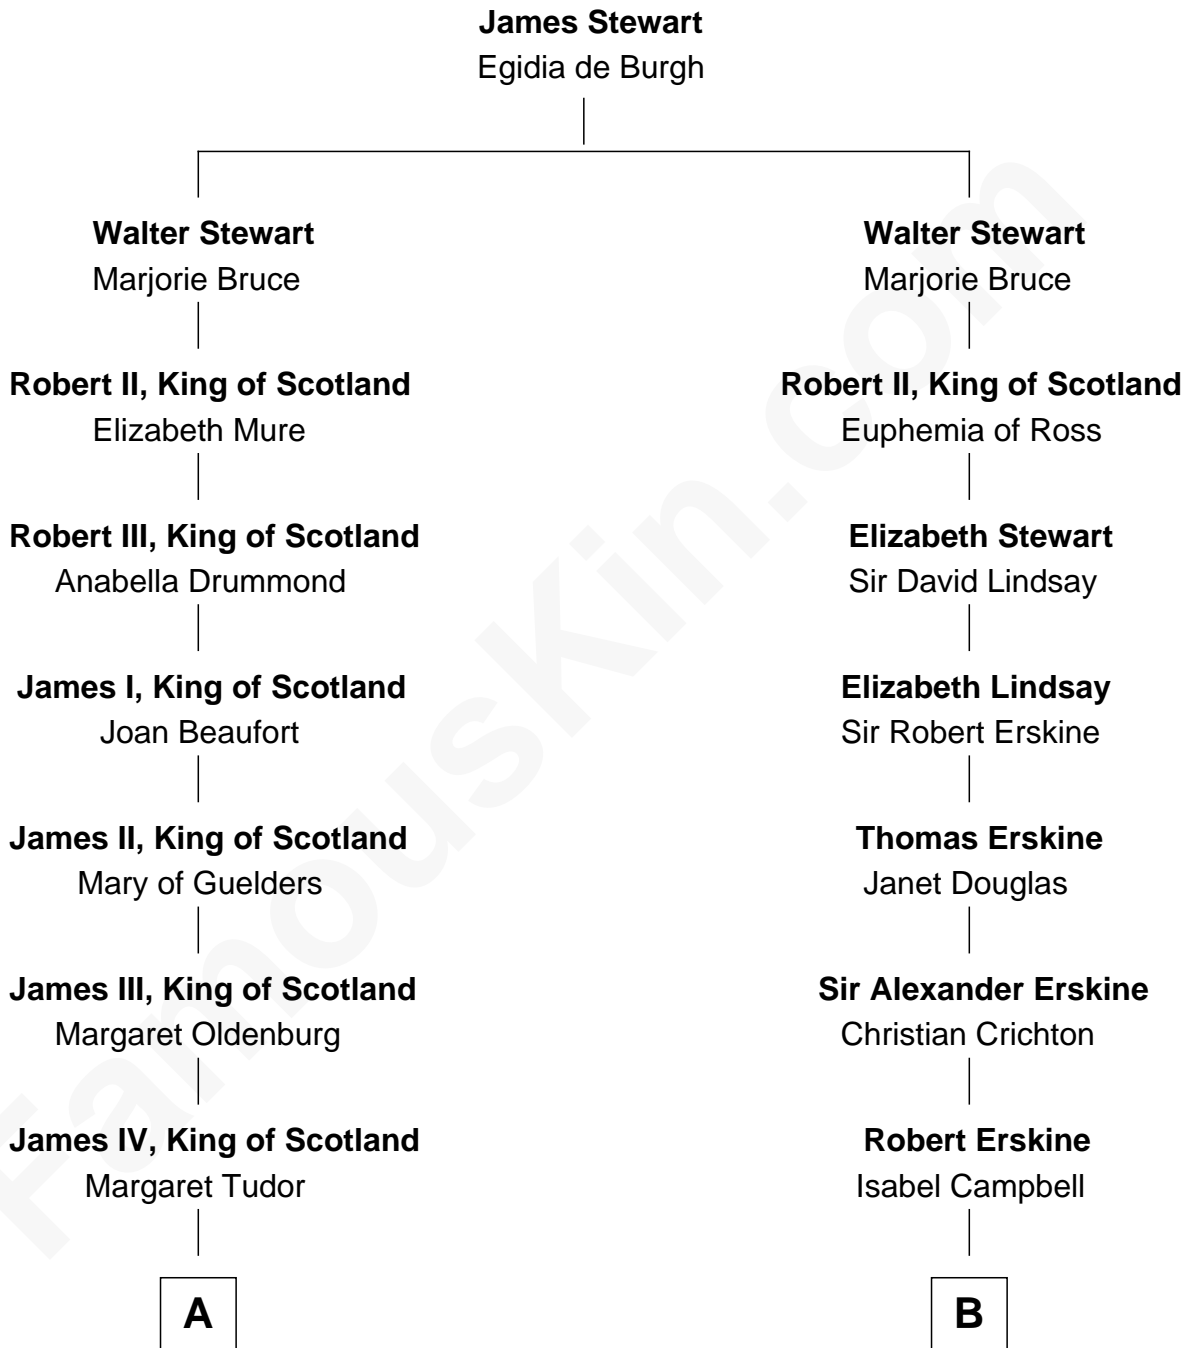

FamousKin.com Relationship Chart of

Sarah Ferguson

Duchess of York

13th cousin 8 times removed of

Major John Pitcairn

British Commander at Battle of Lexington

C

—
Louisa Jane Hamilton

William Henry Walter Montagu-Douglas-Scott

—
Herbert Andrew Montagu-Douglas-Scott

Marie Josephine Edwards

—
Marian Louisa Montagu-Douglas-Scott

Andrew Henry Ferguson

—
Ronald Ivor Ferguson

Susan Mary Wright

—
Sarah Ferguson

Duchess of York