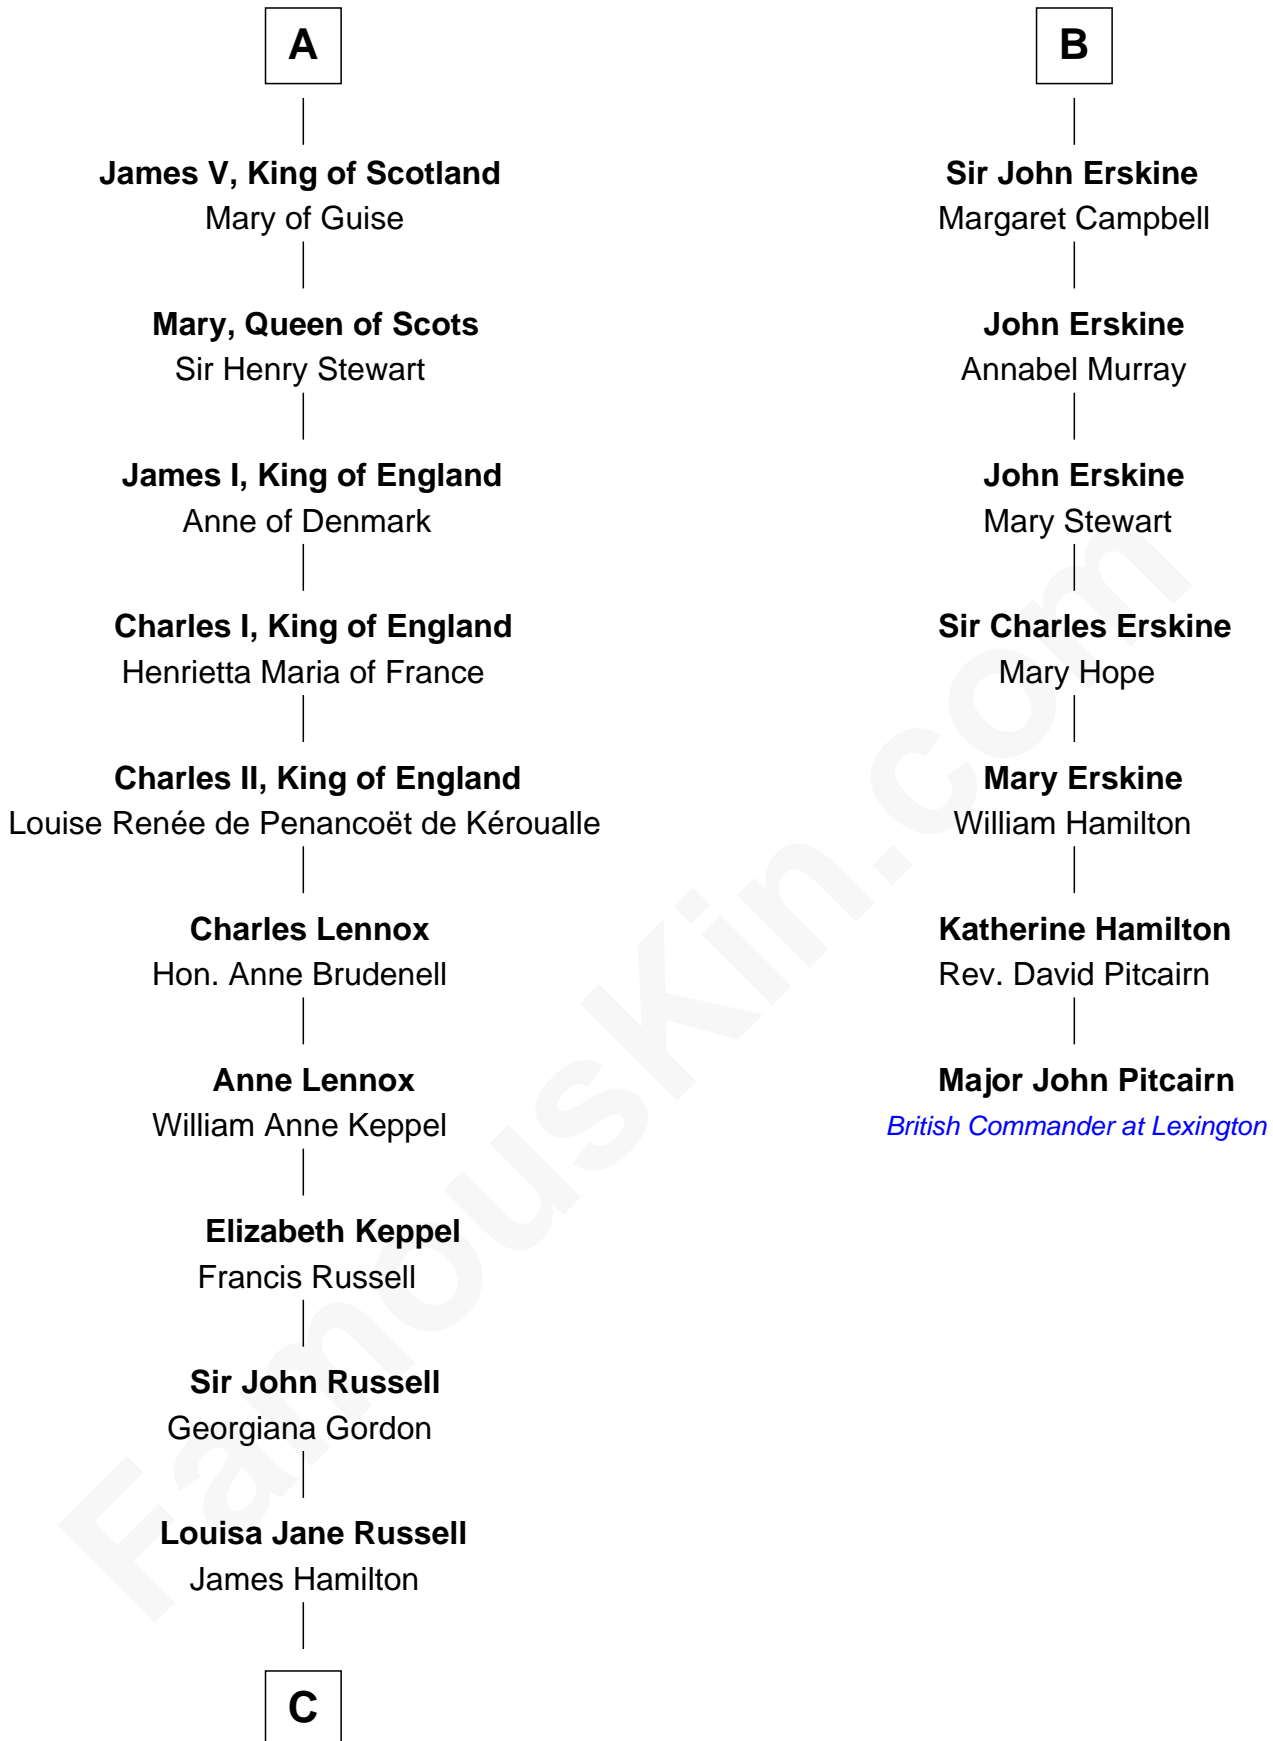

FamousKin.com Relationship Chart of

Sarah Ferguson

Duchess of York

13th cousin 8 times removed of

Major John Pitcairn

British Commander at Battle of Lexington

C

—
Louisa Jane Hamilton

William Henry Walter Montagu-Douglas-Scott

—
Herbert Andrew Montagu-Douglas-Scott

Marie Josephine Edwards

—
Marian Louisa Montagu-Douglas-Scott

Andrew Henry Ferguson

—
Ronald Ivor Ferguson

Susan Mary Wright