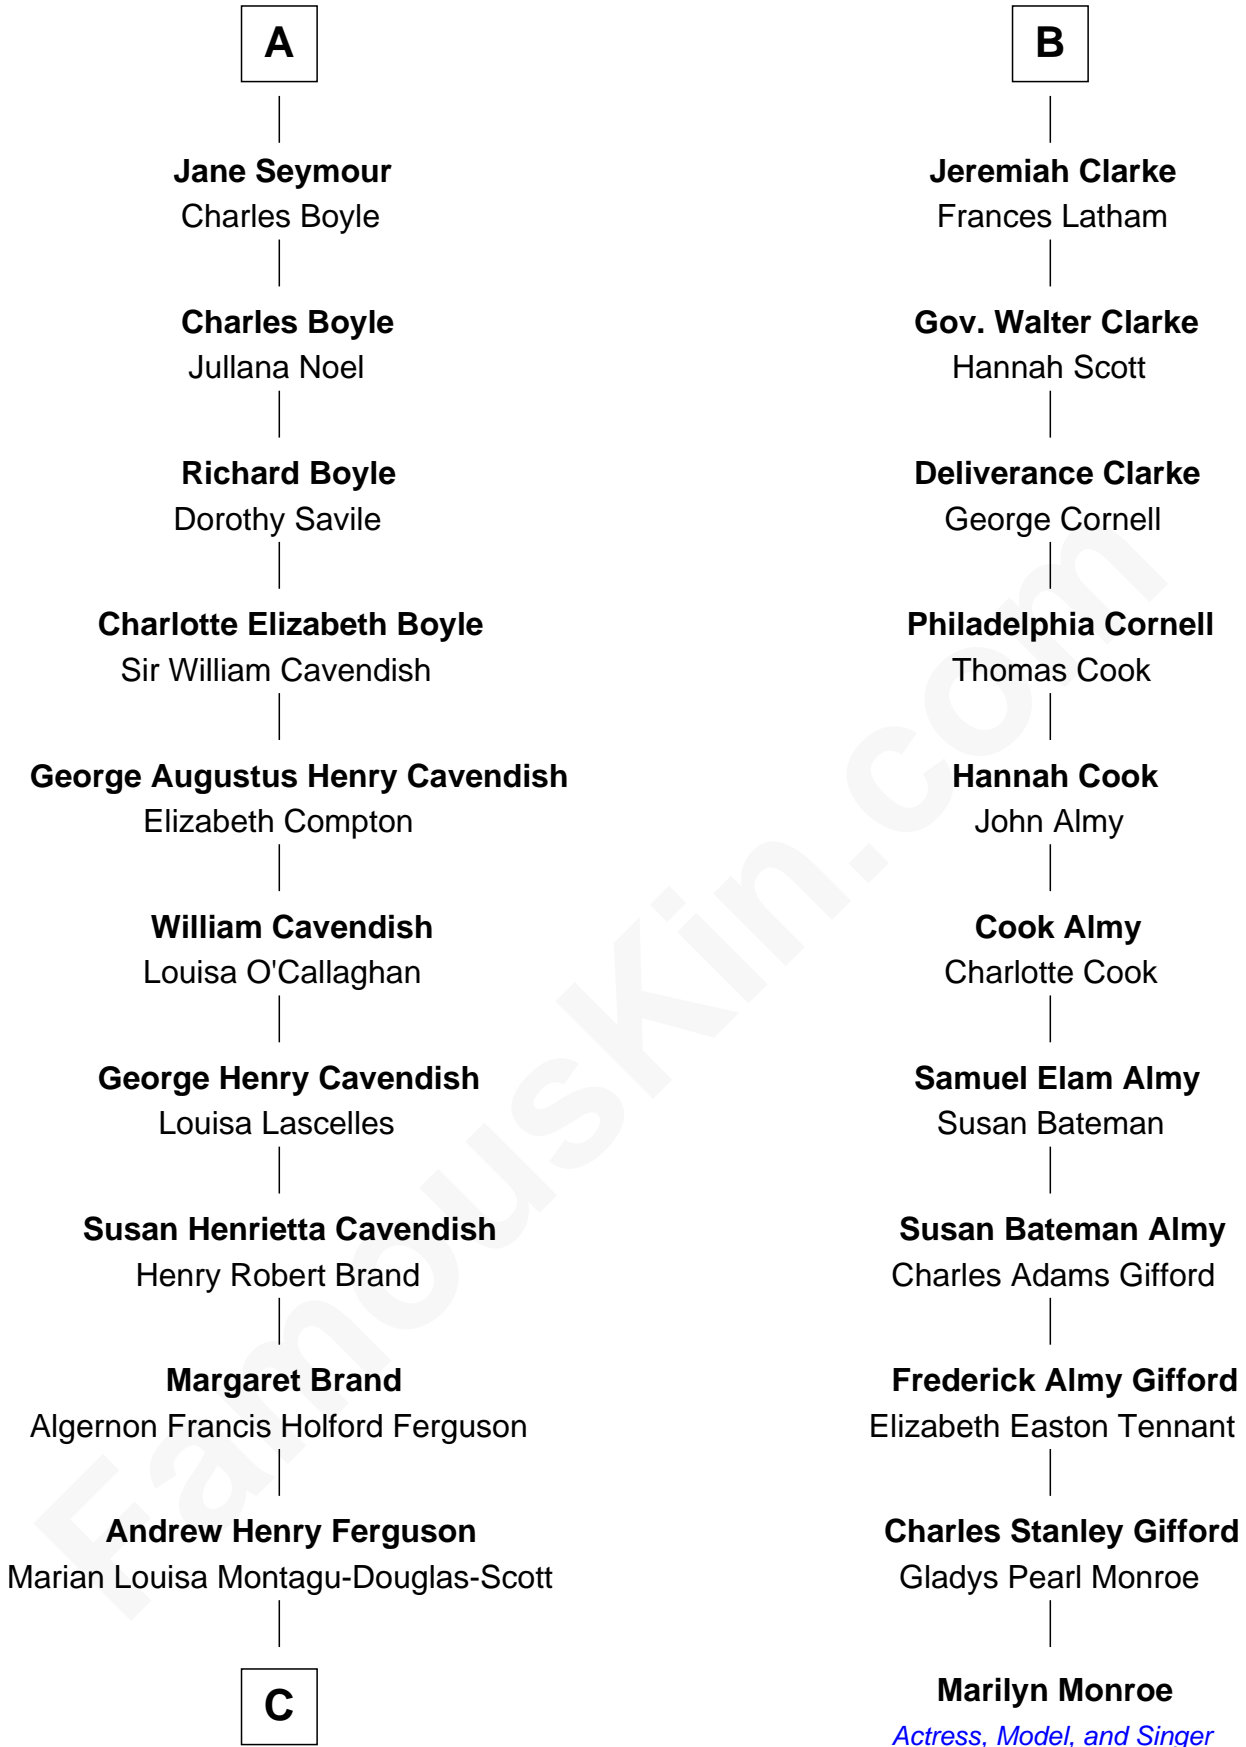

FamousKin.com Relationship Chart of

Sarah Ferguson

Duchess of York

17th cousin 1 time removed of

Marilyn Monroe

Actress, Model, and Singer

Elizabeth Cokayne

with husband
Sir Laurence Cheney

Anne Danvers

Edward Seymour

Katherine Grey

Elizabeth Lovett

Anthony Cave

Edward Seymour

Honora Rogers

Mary Cave

Sir Jerome Weston

Sir William Seymour

Frances Devereux

Mary Weston

William Clerke

A

B

C

—
Ronald Ivor Ferguson

Susan Mary Wright

—
Sarah Ferguson

Duchess of York

FamousKin.com