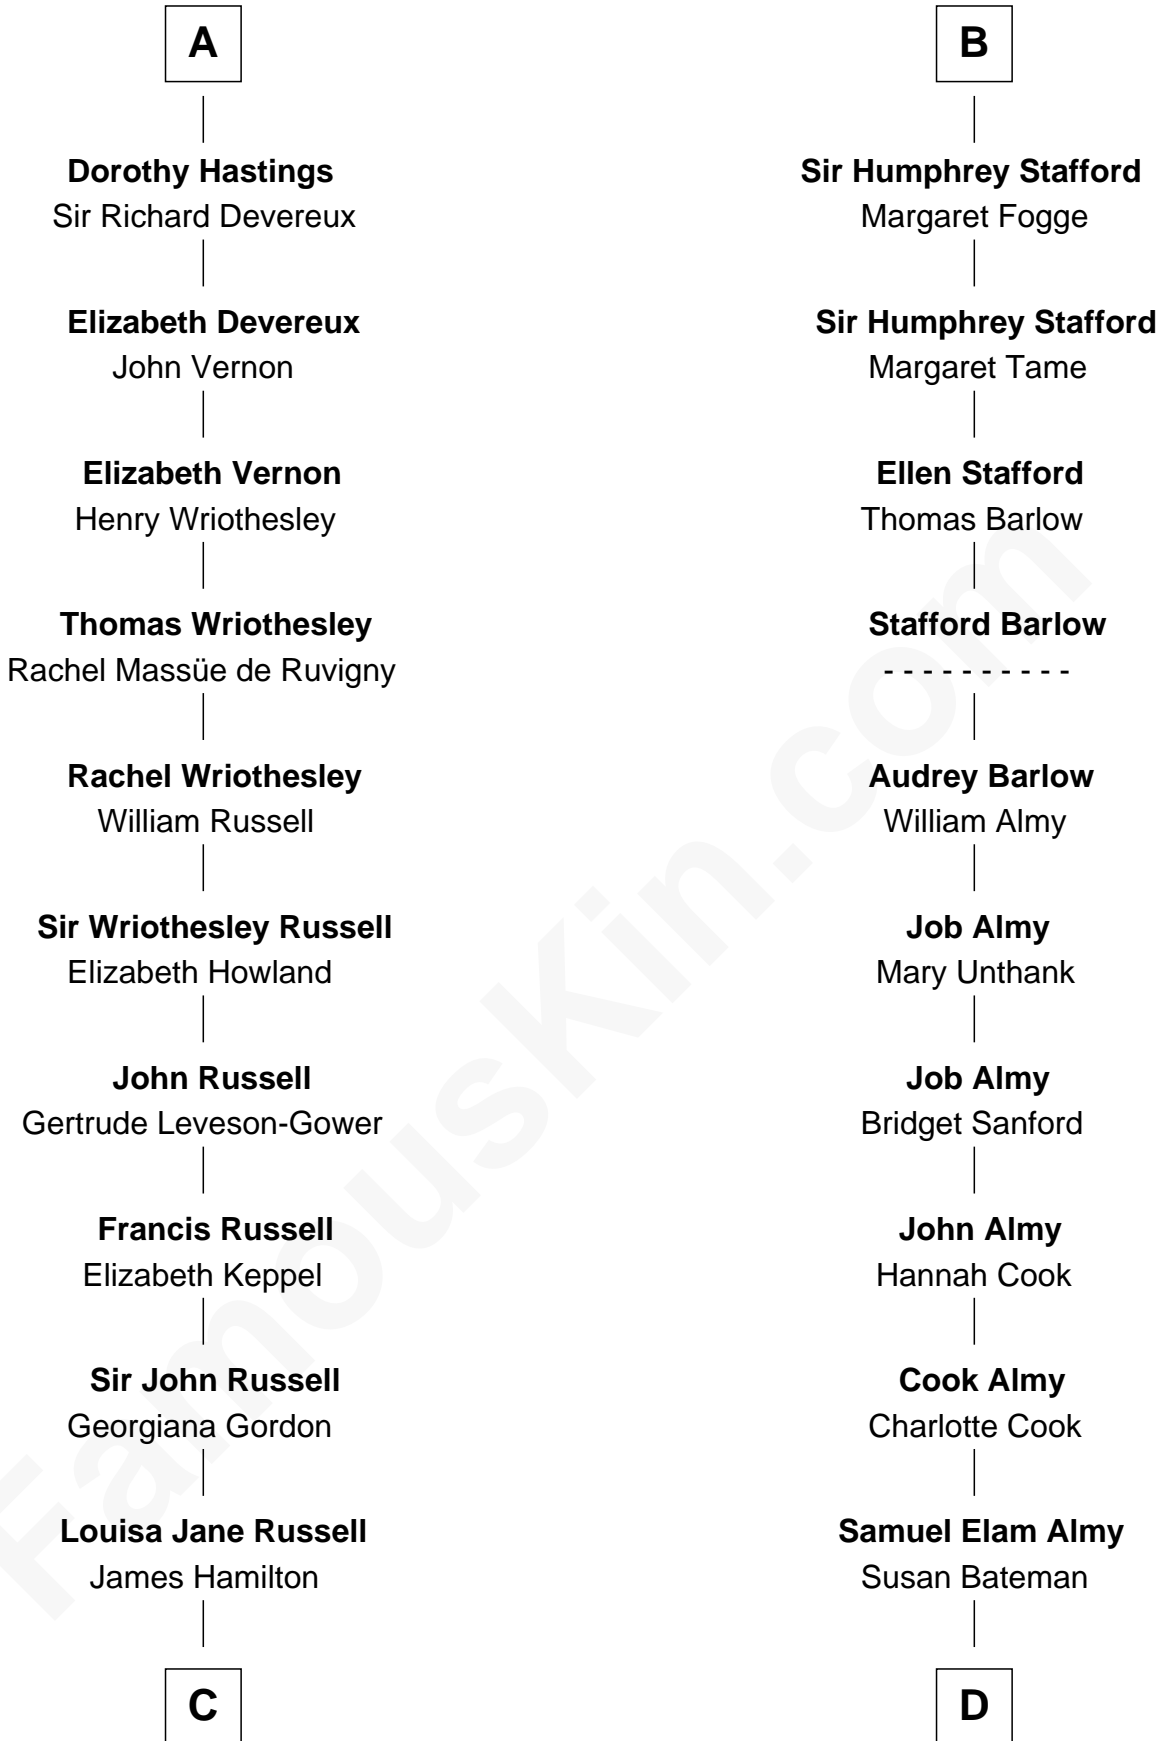

# FamousKin.com Relationship Chart of

**Sarah Ferguson**

*Duchess of York*

20th cousin 1 time removed of

**Marilyn Monroe**

*Actress, Model, and Singer*

**John de Botetourte**

Maud FitzThomas

Elizabeth Burdet

**Sir Humphrey Stafford**

Eleanor Aylesbury

**Humphrey Stafford**

Katherine Fray

**B**

**C**

**Louisa Jane Hamilton**

William Henry Walter Montagu-Douglas-Scott

**Herbert Andrew Montagu-Douglas-Scott**

Marie Josephine Edwards

**Marian Louisa Montagu-Douglas-Scott**

Andrew Henry Ferguson

**Ronald Ivor Ferguson**

Susan Mary Wright

**Sarah Ferguson**

*Duchess of York*

**D**

**Susan Bateman Almy**

Charles Adams Gifford

**Frederick Almy Gifford**

Elizabeth Easton Tennant

**Charles Stanley Gifford**