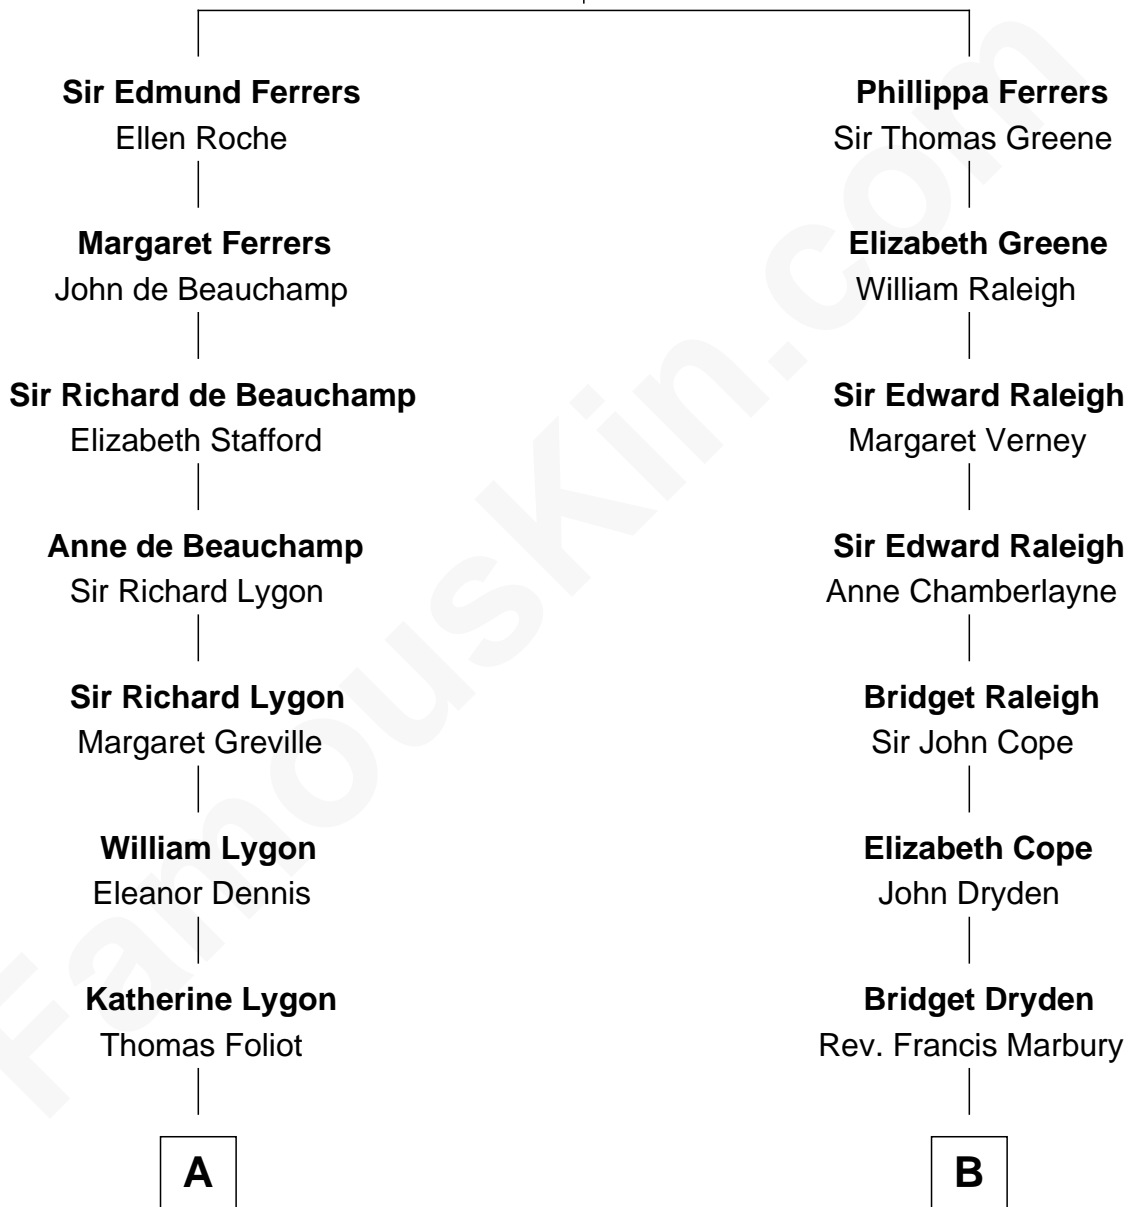

FamousKin.com Relationship Chart of

Sarah Ferguson

Duchess of York

17th cousin 2 times removed of

Marilyn Monroe

Actress, Model, and Singer

Robert de Ferrers
Margaret Despencer

C

—
Andrew Henry Ferguson

Marian Louisa Montagu-Douglas-Scott

—
Ronald Ivor Ferguson

Susan Mary Wright

—
Sarah Ferguson

Duchess of York

FamousKin.com