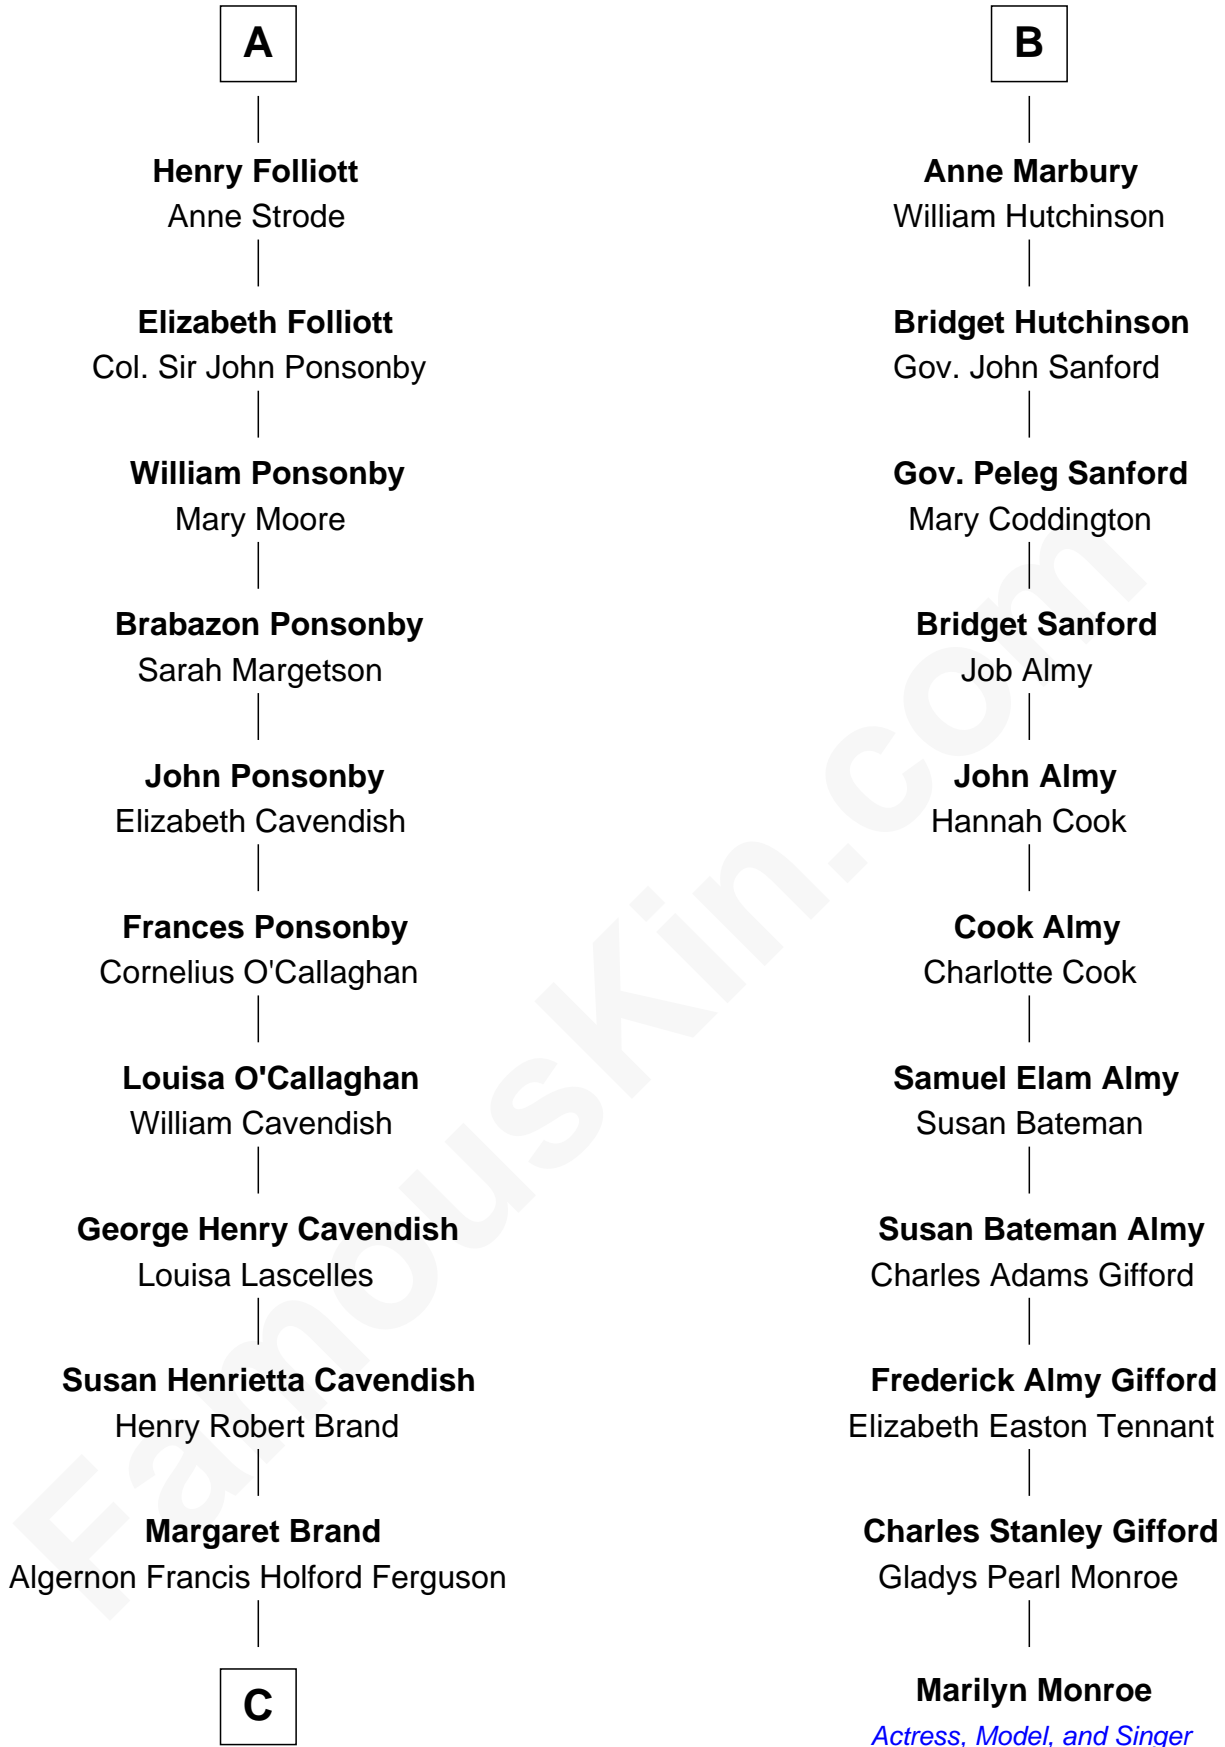

FamousKin.com Relationship Chart of

Sarah Ferguson

Duchess of York

17th cousin 2 times removed of

Marilyn Monroe

Actress, Model, and Singer

Robert de Ferrers
Margaret Despencer

C

—
Andrew Henry Ferguson

Marian Louisa Montagu-Douglas-Scott

—
Ronald Ivor Ferguson

Susan Mary Wright

—
Sarah Ferguson

Duchess of York

FamousKin.com