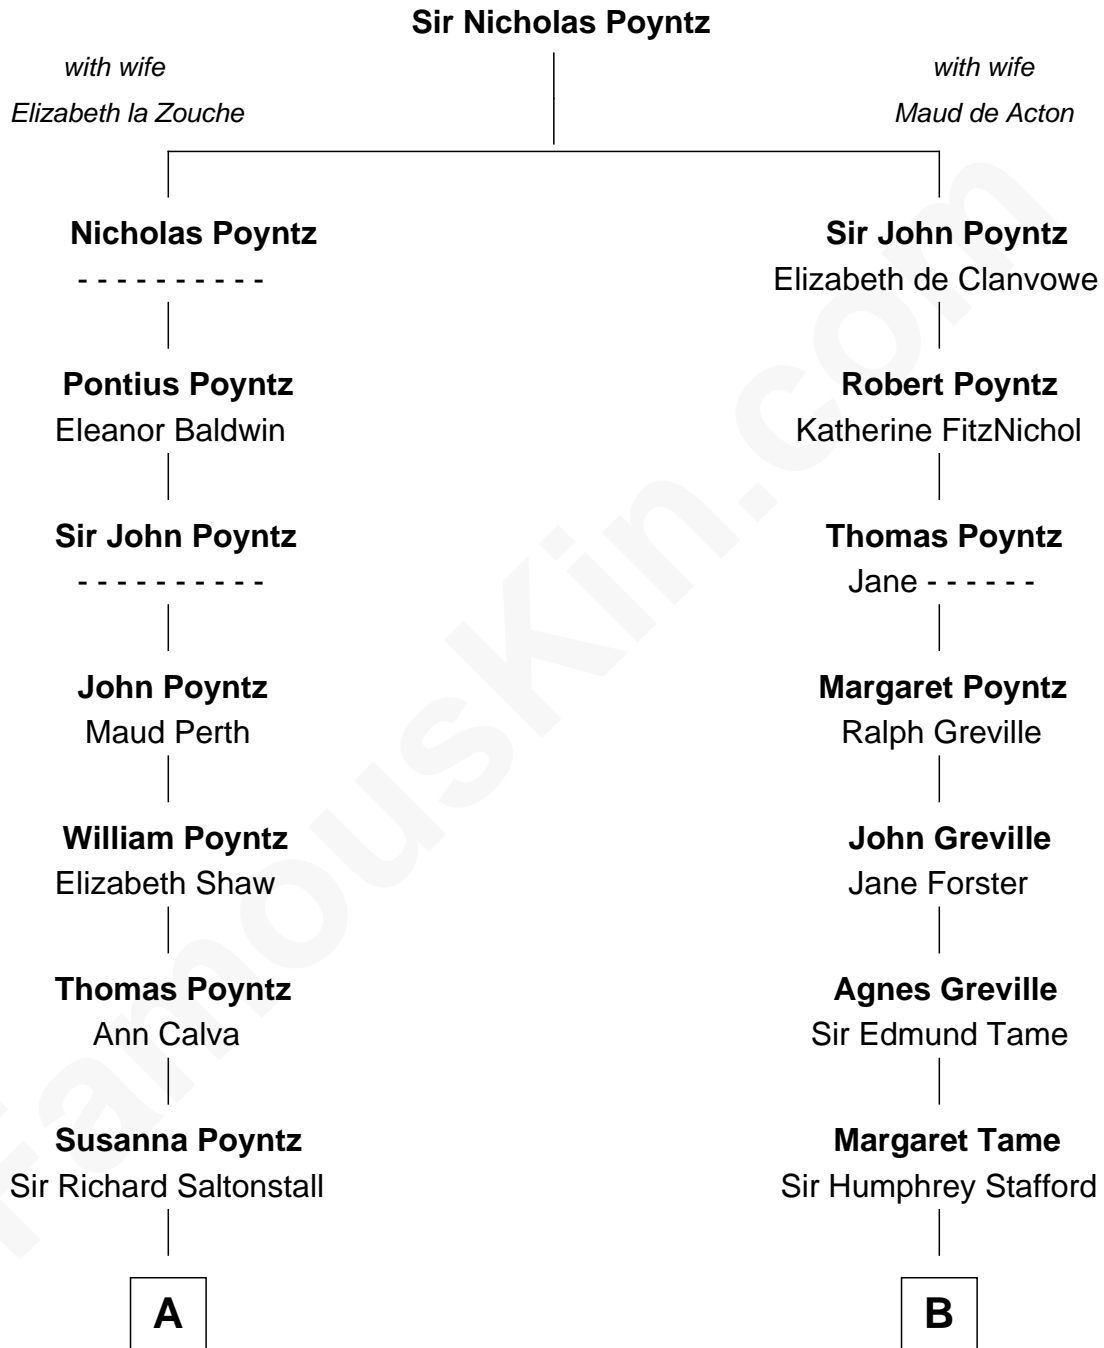

FamousKin.com
Relationship Chart of
Sarah Ferguson
Duchess of York

18th cousin 3 times removed of

Marilyn Monroe
Actress, Model, and Singer

C

Louisa Jane Hamilton

William Henry Walter Montagu-Douglas-Scott

Herbert Andrew Montagu-Douglas-Scott

Marie Josephine Edwards

Marian Louisa Montagu-Douglas-Scott

Andrew Henry Ferguson

Ronald Ivor Ferguson

Susan Mary Wright

Sarah Ferguson

Duchess of York