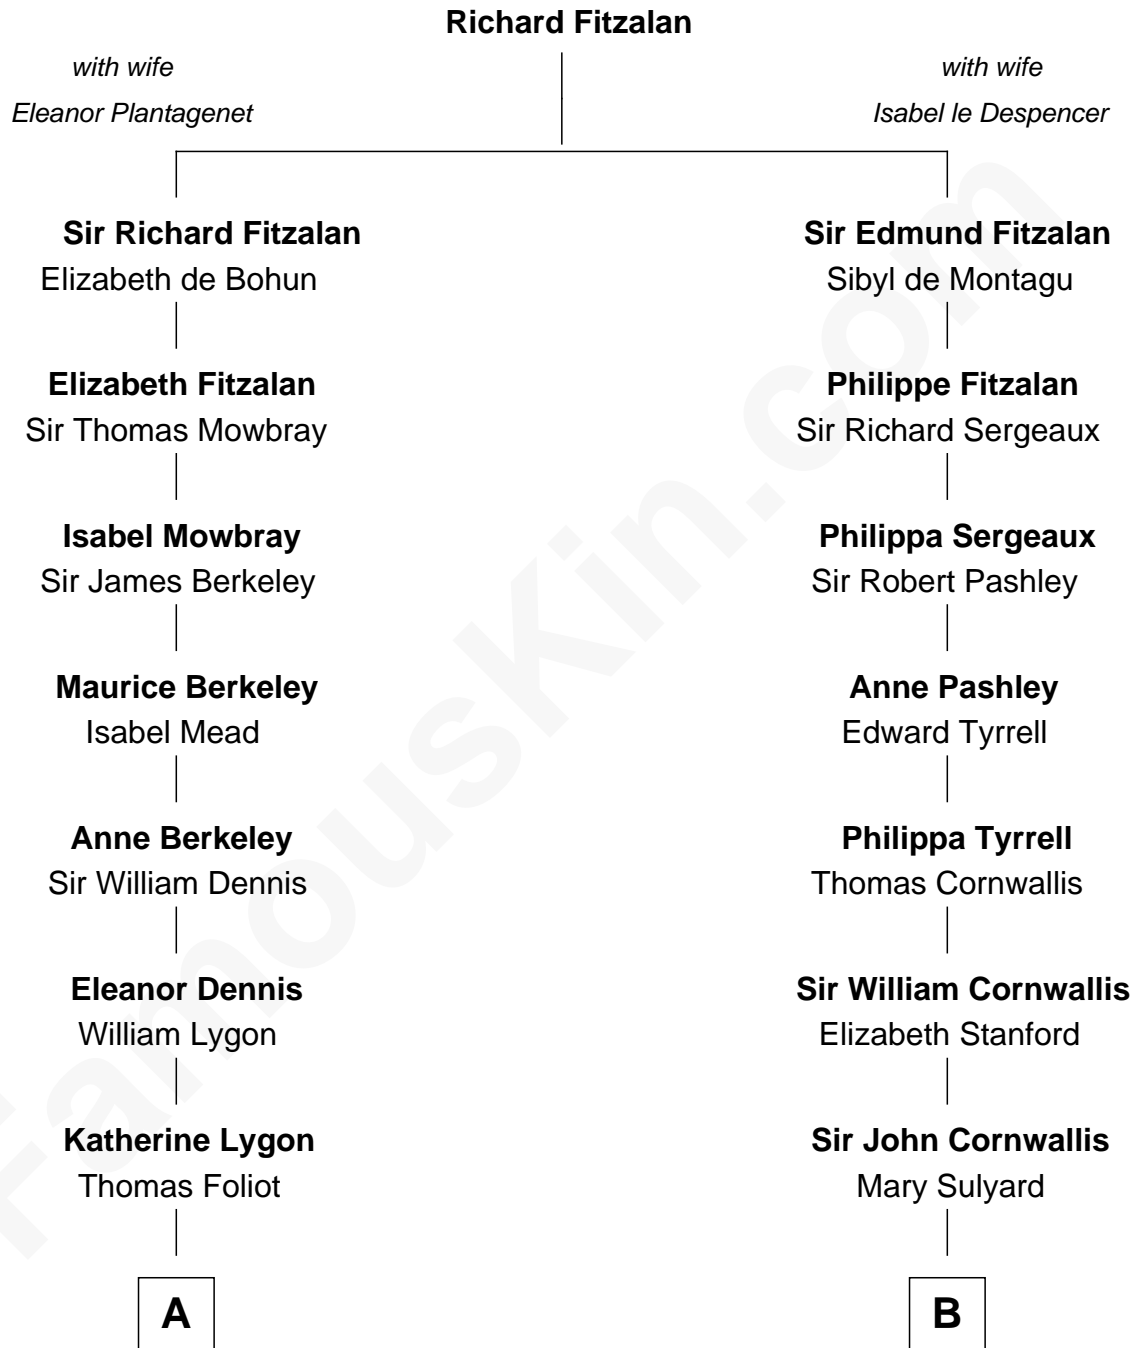

FamousKin.com Relationship Chart of

Sarah Ferguson

Duchess of York

19th cousin 1 time removed of

Marilyn Monroe

Actress, Model, and Singer

C

Andrew Henry Ferguson
Marian Louisa Montagu-Douglas-Scott

Ronald Ivor Ferguson
Susan Mary Wright

Sarah Ferguson
Duchess of York

D

Elizabeth Cutting Easton
William Congdon Tennant

Elizabeth Easton Tennant
Frederick Almy Gifford

Charles Stanley Gifford
Gladys Pearl Monroe

Marilyn Monroe
Actress, Model, and Singer