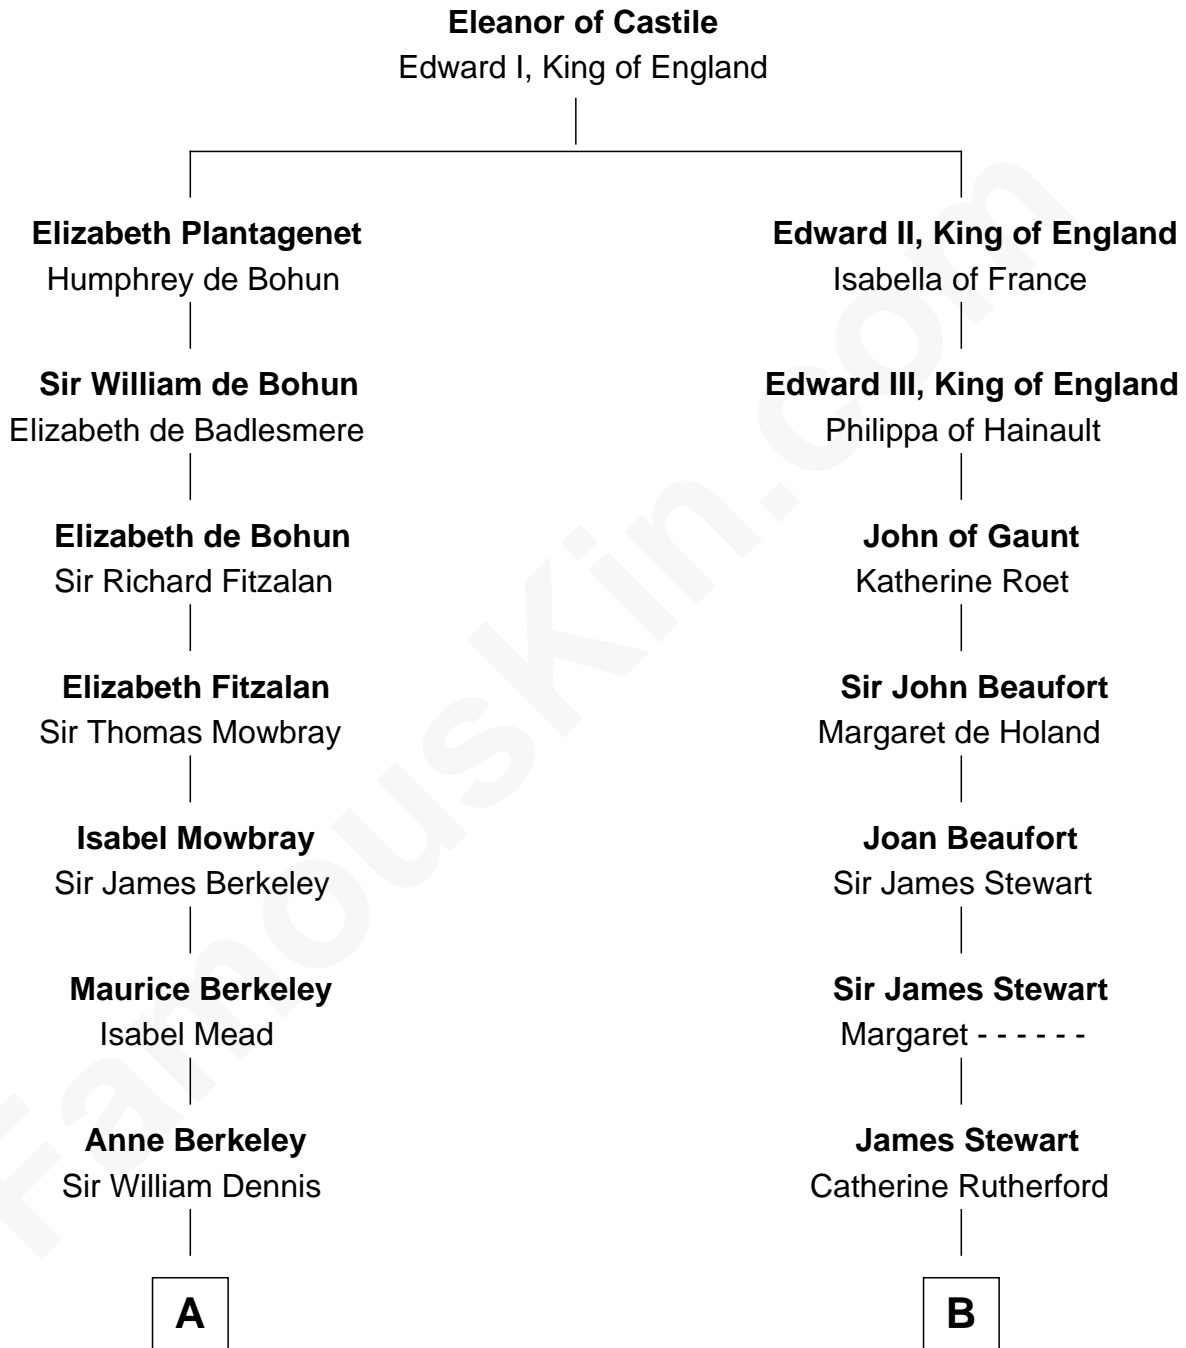

FamousKin.com Relationship Chart of

Sarah Ferguson

Duchess of York

17th cousin 4 times removed of

Noel Coward

Playwright, Actor, and Songwriter

C

—
Susan Henrietta Cavendish

Henry Robert Brand

—
Margaret Brand

Algernon Francis Holford Ferguson

—
Andrew Henry Ferguson

Marian Louisa Montagu-Douglas-Scott

—
Ronald Ivor Ferguson

Susan Mary Wright

—
Sarah Ferguson

Duchess of York