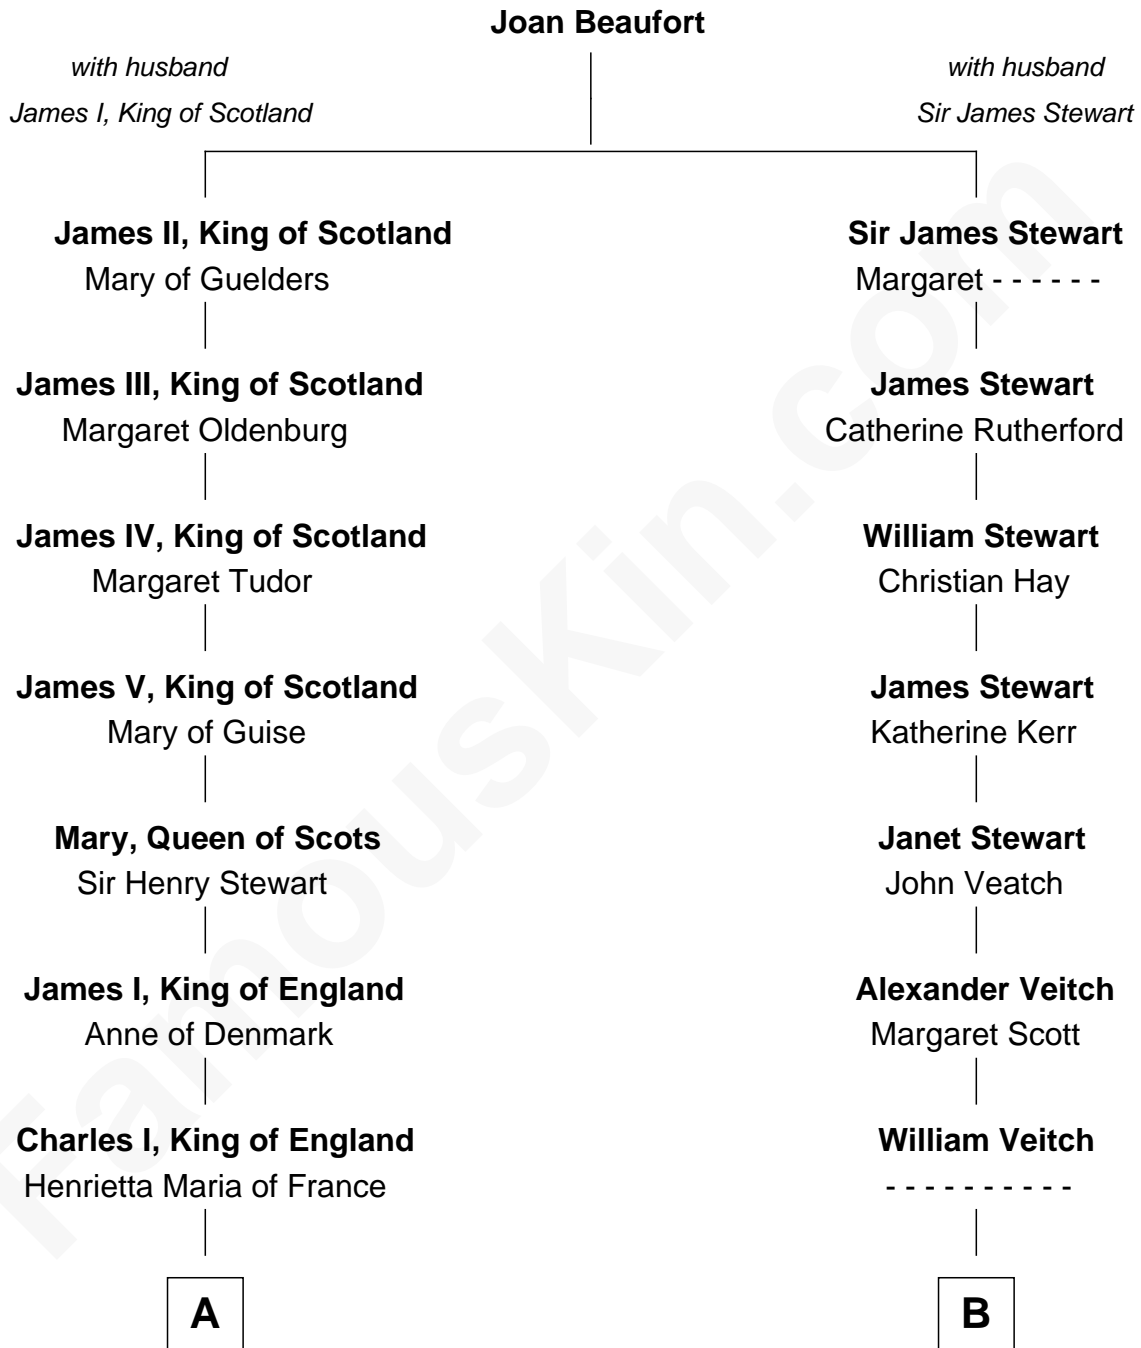

# FamousKin.com Relationship Chart of

**Sarah Ferguson**

*Duchess of York*

12th cousin 5 times removed of

**Noel Coward**

*Playwright, Actor, and Songwriter*

**A**

**Charles II, King of England**

Louise Renée de Penancoët de Kéroualle

**Charles Lennox**

Hon. Anne Brudenell

**Anne Lennox**

William Anne Keppel

**Elizabeth Keppel**

Francis Russell

**Sir John Russell**

Georgiana Gordon

**Louisa Jane Russell**

James Hamilton

**Louisa Jane Hamilton**

William Henry Walter Montagu-Douglas-Scott

**Herbert Andrew Montagu-Douglas-Scott**

Marie Josephine Edwards

**Marian Louisa Montagu-Douglas-Scott**