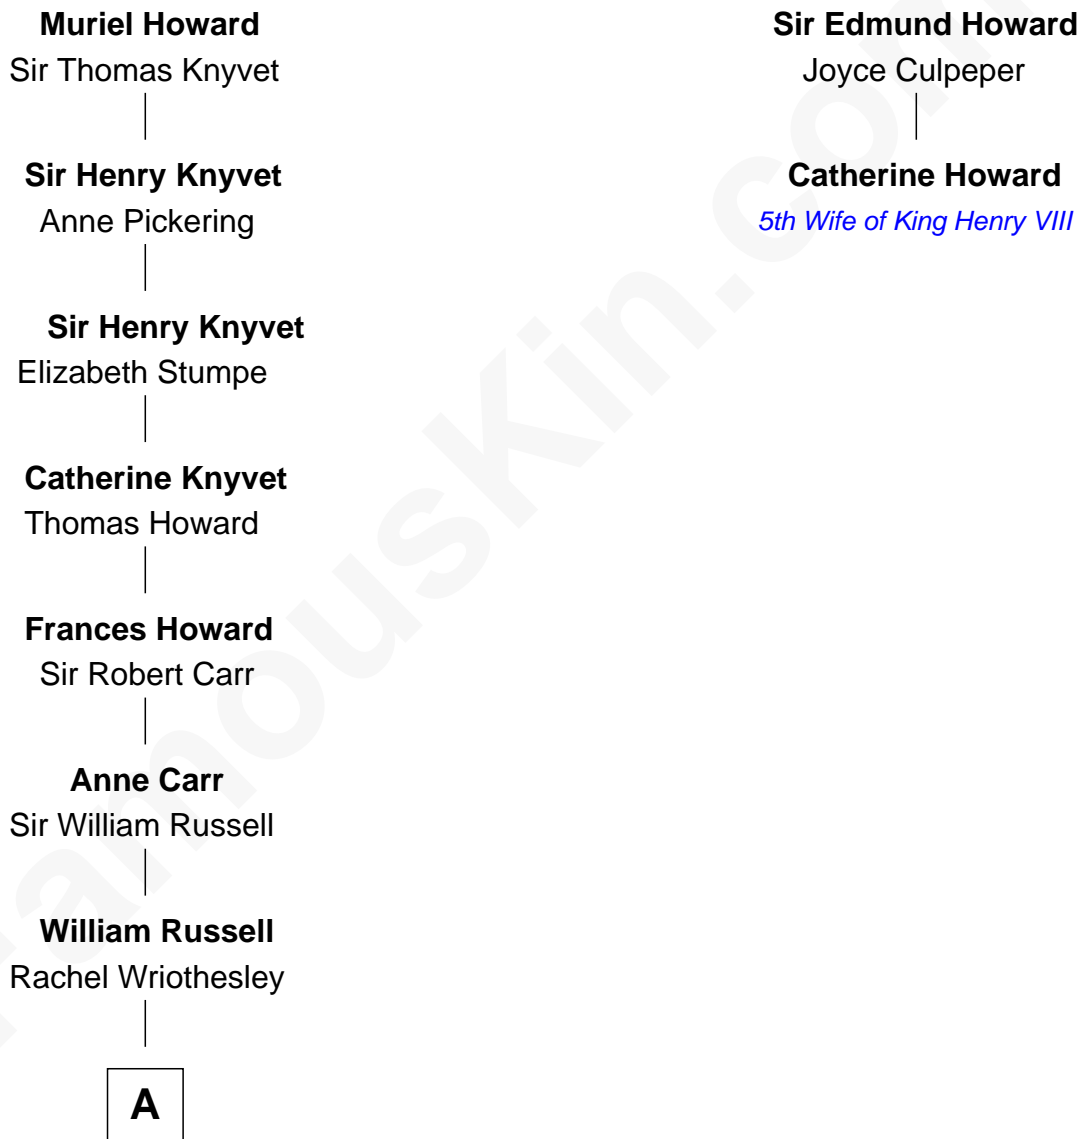

FamousKin.com Relationship Chart of

Sarah Ferguson

Duchess of York

1st cousin 15 times removed of

Catherine Howard

5th Wife of King Henry VIII

Sir Thomas Howard

Elizabeth Tilney