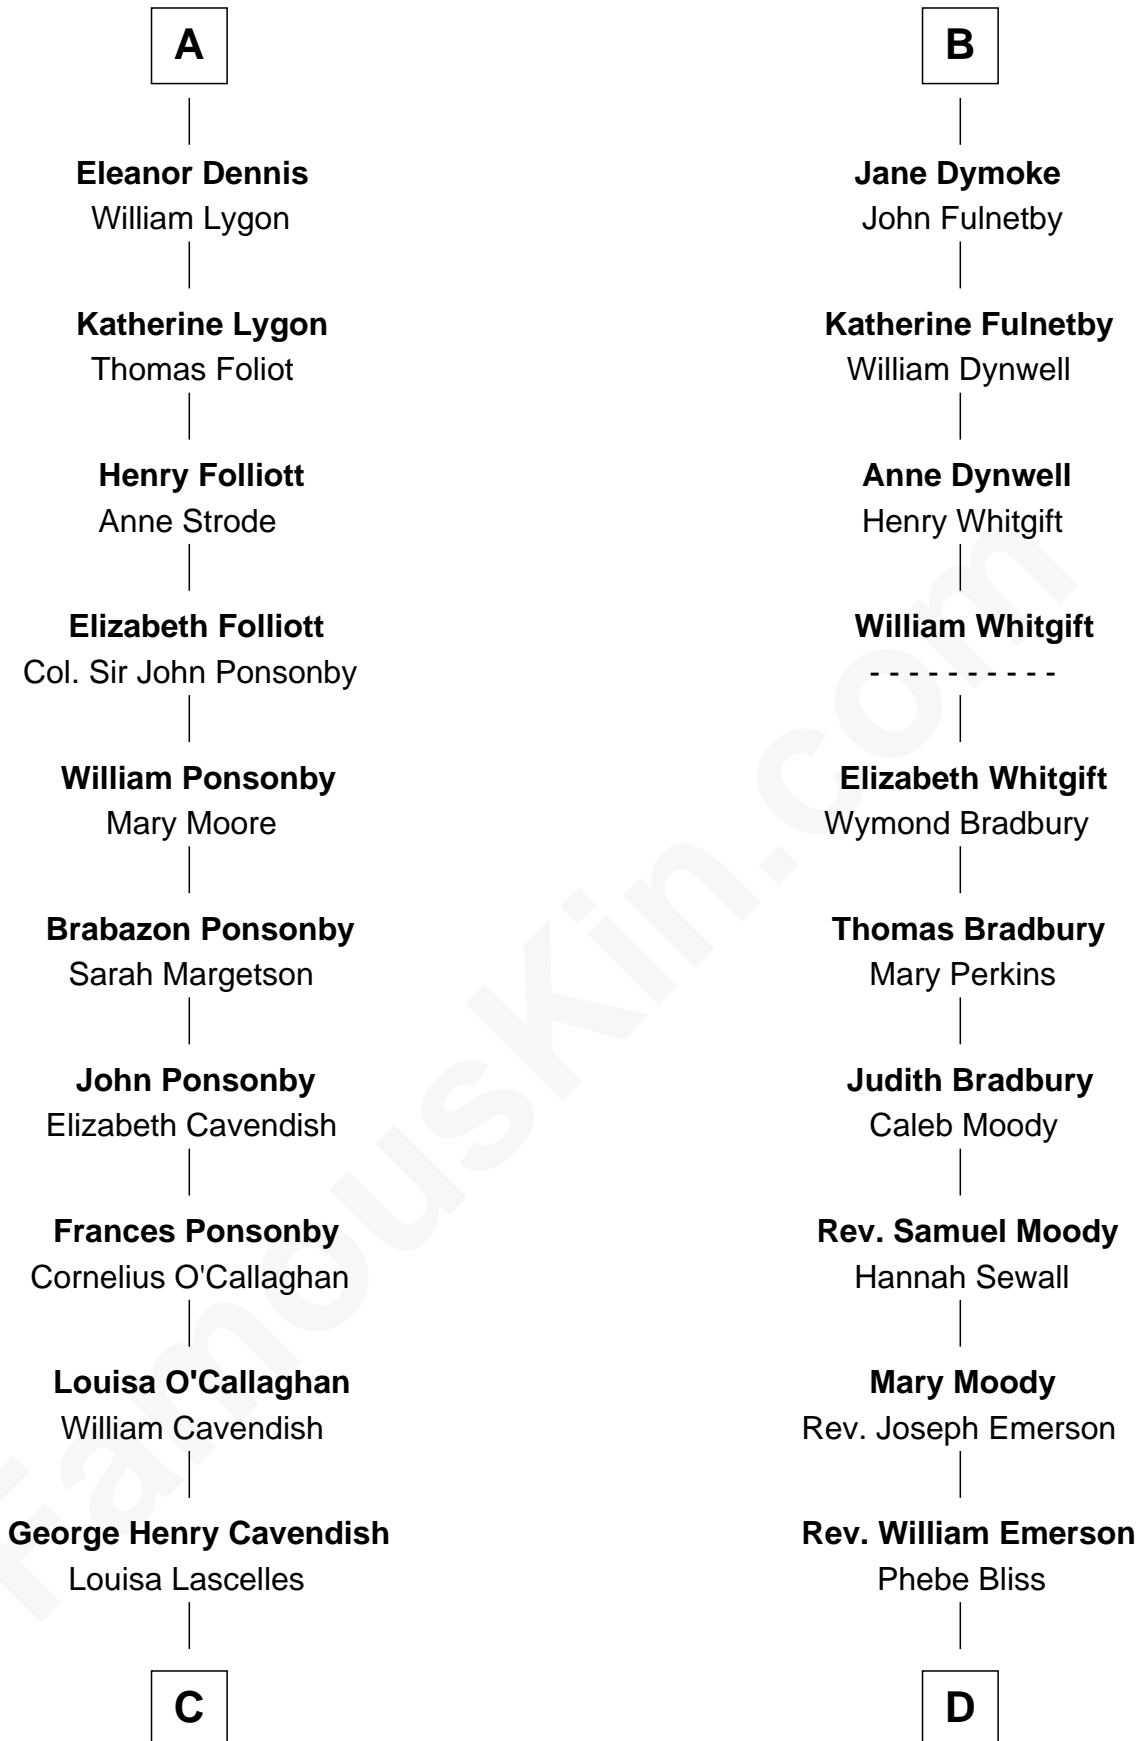

FamousKin.com Relationship Chart of

Sarah Ferguson

Duchess of York

18th cousin 3 times removed of

Ralph Waldo Emerson

American Poet

Thomas de Clare
Juliana FitzMaurice

Margaret de Clare
Bartholomew de Badlesmere

Elizabeth de Badlesmere
Sir William de Bohun

Elizabeth de Bohun
Sir Richard Fitzalan

Elizabeth Fitzalan
Sir Thomas Mowbray

Isabel Mowbray
Sir James Berkeley

Maurice Berkeley
Isabel Mead

Anne Berkeley
Sir William Dennis

A

Margaret de Clare
Bartholomew de Badlesmere

Margery de Badlesmere
Sir William de Ros

Maud de Roos
John de Welles

John de Welles
Eleanor de Mowbray

Eudo de Welles
Maud de Greystoke

Sir Lionel de Welles
Joan de Waterton

Margaret de Welles
Sir Thomas Dymoke

B

C

Susan Henrietta Cavendish

Henry Robert Brand

Margaret Brand

Algernon Francis Holford Ferguson

Andrew Henry Ferguson