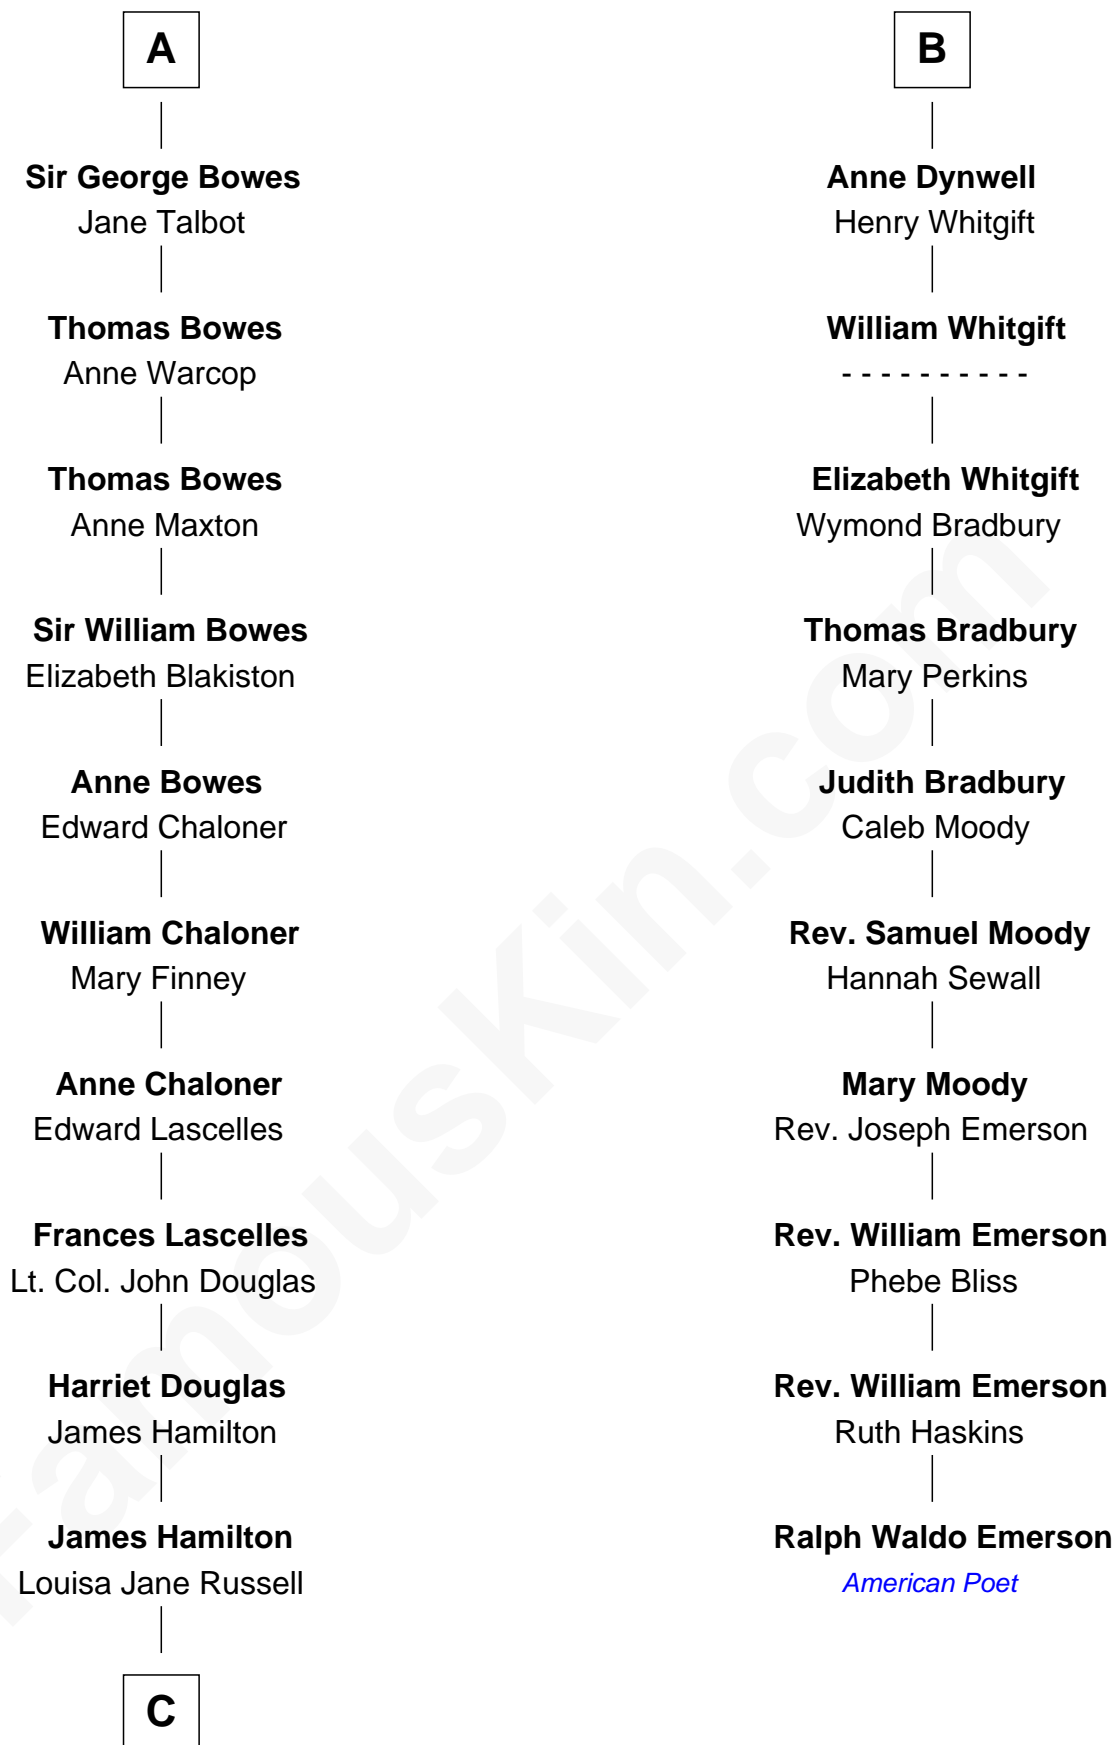

FamousKin.com Relationship Chart of

Sarah Ferguson

Duchess of York

16th cousin 5 times removed of

Ralph Waldo Emerson

American Poet

Sir Geoffrey le Scrope

Ivetta de Ros

C

Louisa Jane Hamilton

William Henry Walter Montagu-Douglas-Scott

Herbert Andrew Montagu-Douglas-Scott

Marie Josephine Edwards

Marian Louisa Montagu-Douglas-Scott

Andrew Henry Ferguson

Ronald Ivor Ferguson