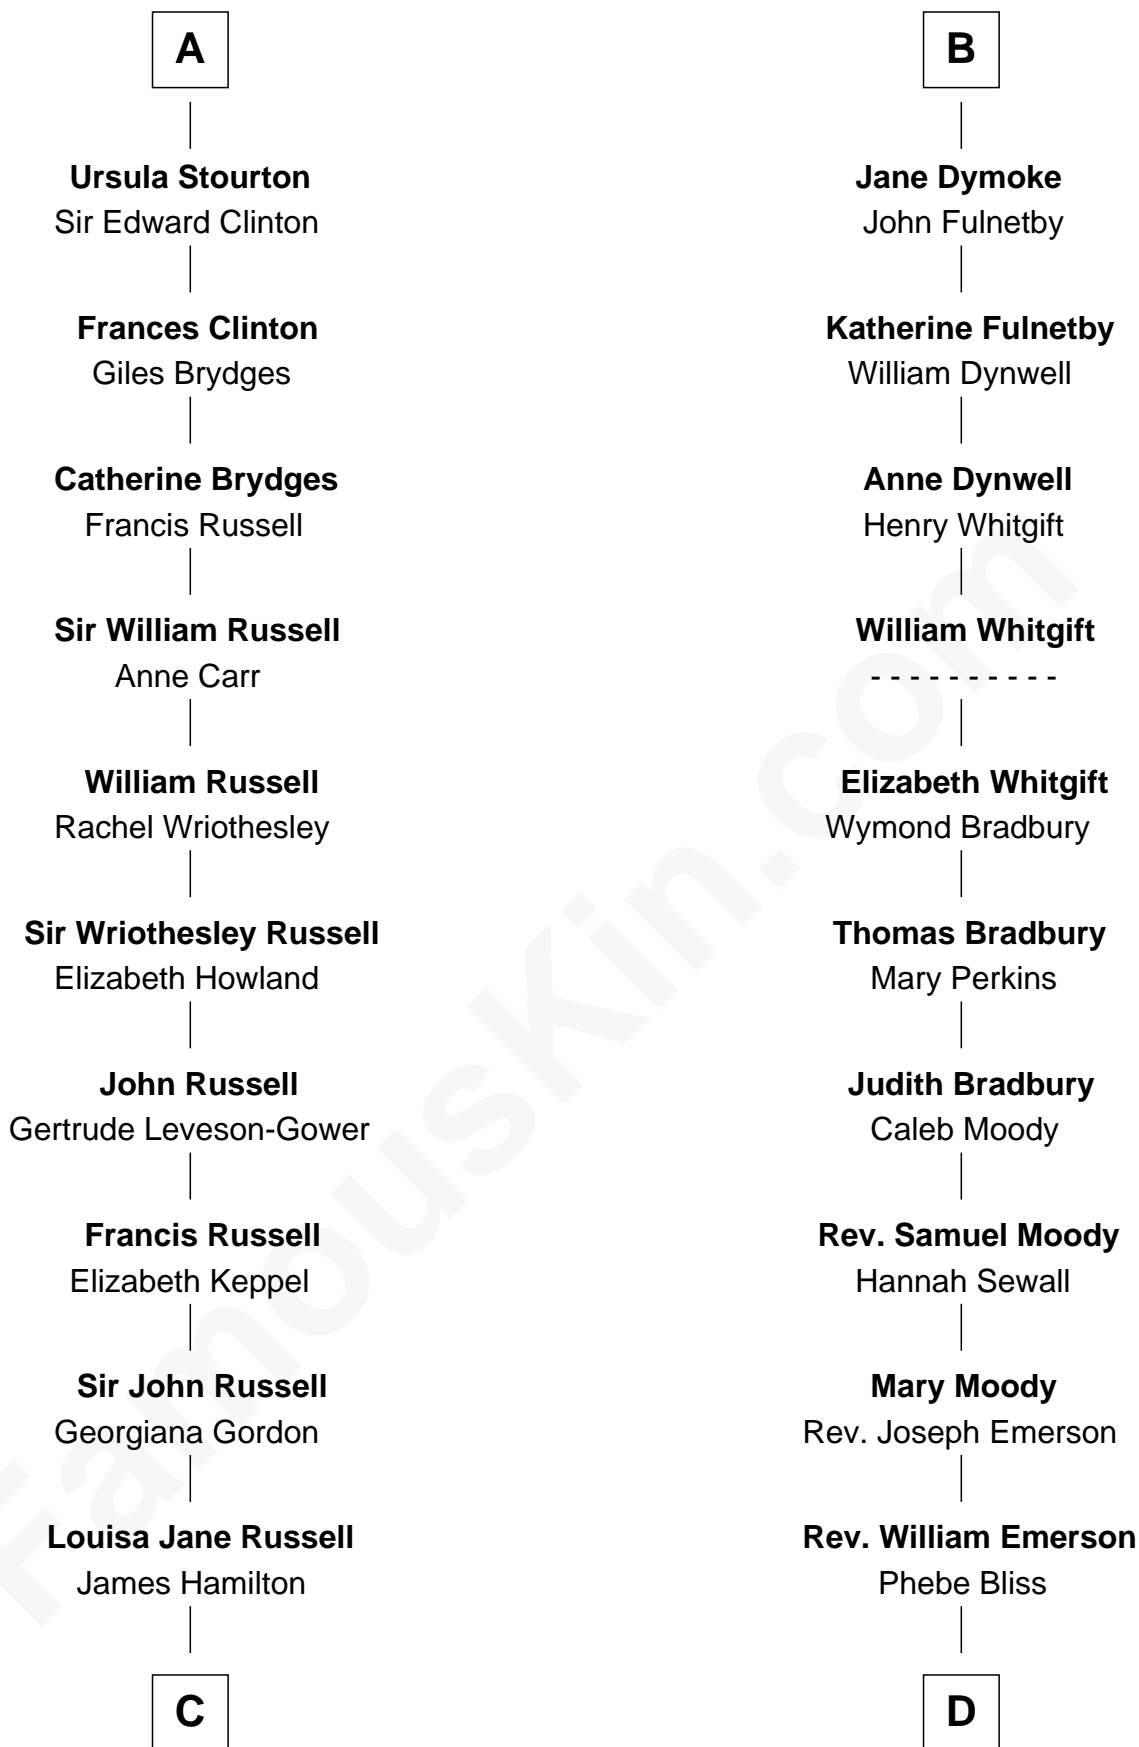

FamousKin.com Relationship Chart of

Sarah Ferguson

Duchess of York

18th cousin 3 times removed of

Ralph Waldo Emerson

American Poet

Eudo la Zouche
Milicent de Cantilupe

Eve la Zouche
Sir Maurice de Berkeley

Thomas de Berkeley
Katherine de Clyvedon

Sir John Berkeley
Elizabeth Betteshorne

Elizabeth Berkeley
Sir John Sutton

Sir John Sutton Dudley
Elizabeth Bramshot

Edmund Dudley
Elizabeth Grey

Elizabeth Dudley
William Stourton

A

Eve la Zouche
Sir Maurice de Berkeley

Isabel de Berkeley
Sir Robert de Clifford

Sir Roger de Clifford
Maud de Beauchamp

Katherine de Clifford
Sir Ralph de Greystoke

Maud de Greystoke
Eudo de Welles

Sir Lionel de Welles
Joan de Waterton

Margaret de Welles
Sir Thomas Dymoke

B

C

Louisa Jane Hamilton

William Henry Walter Montagu-Douglas-Scott

Herbert Andrew Montagu-Douglas-Scott

Marie Josephine Edwards

Marian Louisa Montagu-Douglas-Scott