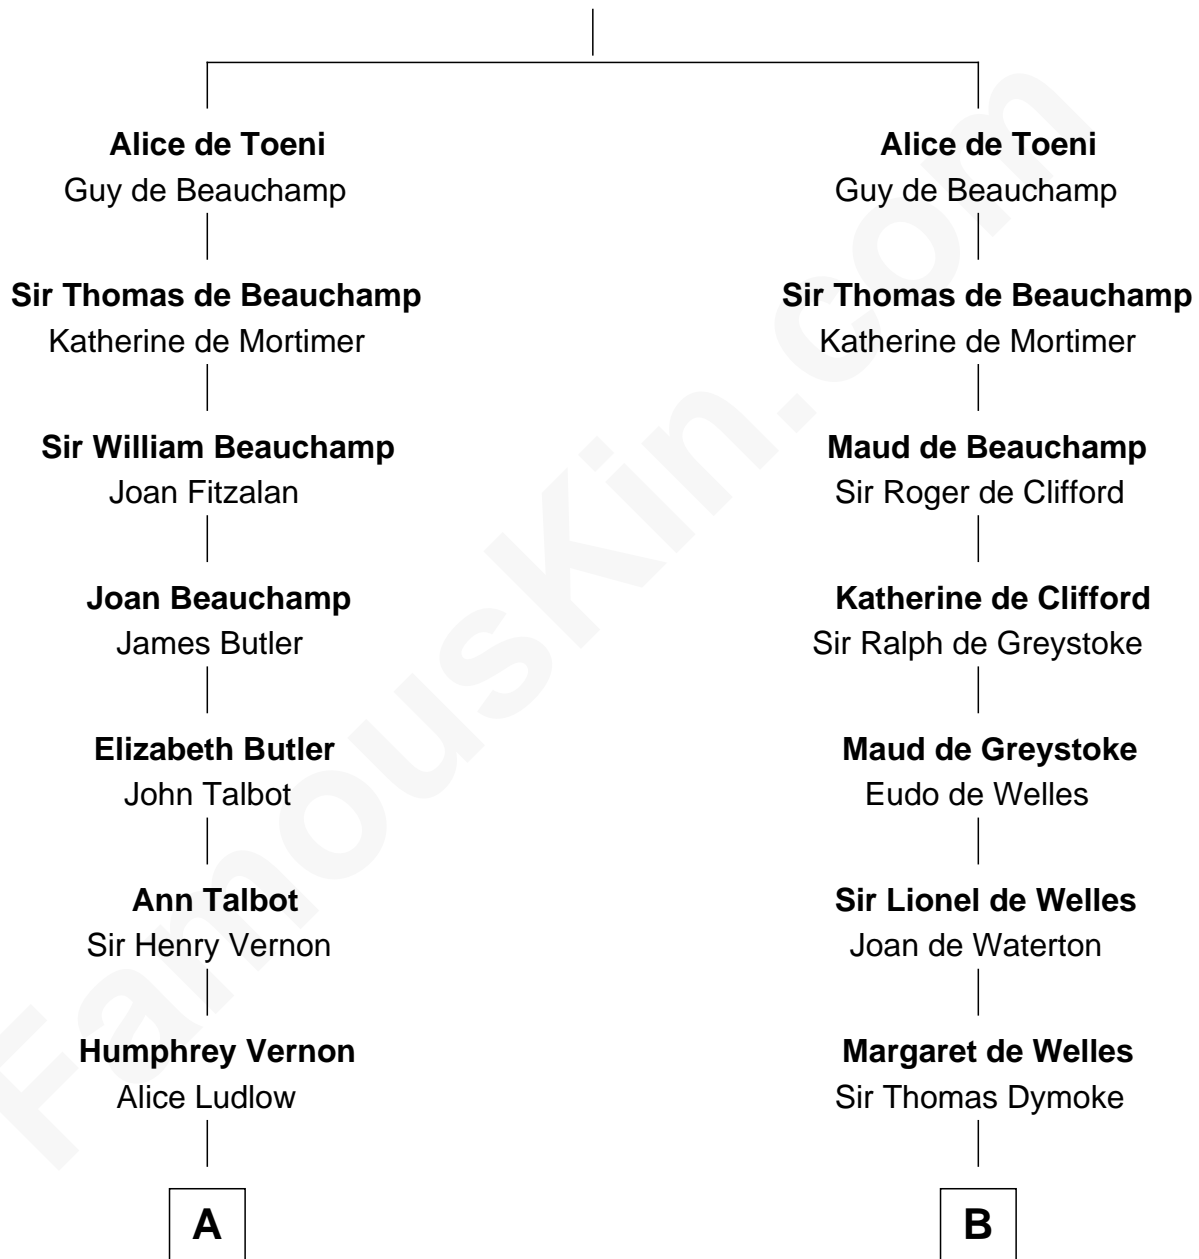

FamousKin.com Relationship Chart of

Sarah Ferguson

Duchess of York

18th cousin 3 times removed of

Ralph Waldo Emerson

American Poet

Ralph VII de Toeni

Mary - - - - -

C

Louisa Jane Hamilton

William Henry Walter Montagu-Douglas-Scott

Herbert Andrew Montagu-Douglas-Scott

Marie Josephine Edwards

Marian Louisa Montagu-Douglas-Scott

Andrew Henry Ferguson

Ronald Ivor Ferguson

Susan Mary Wright

Sarah Ferguson

Duchess of York

D

Rev. William Emerson

Ruth Haskins

Ralph Waldo Emerson

American Poet