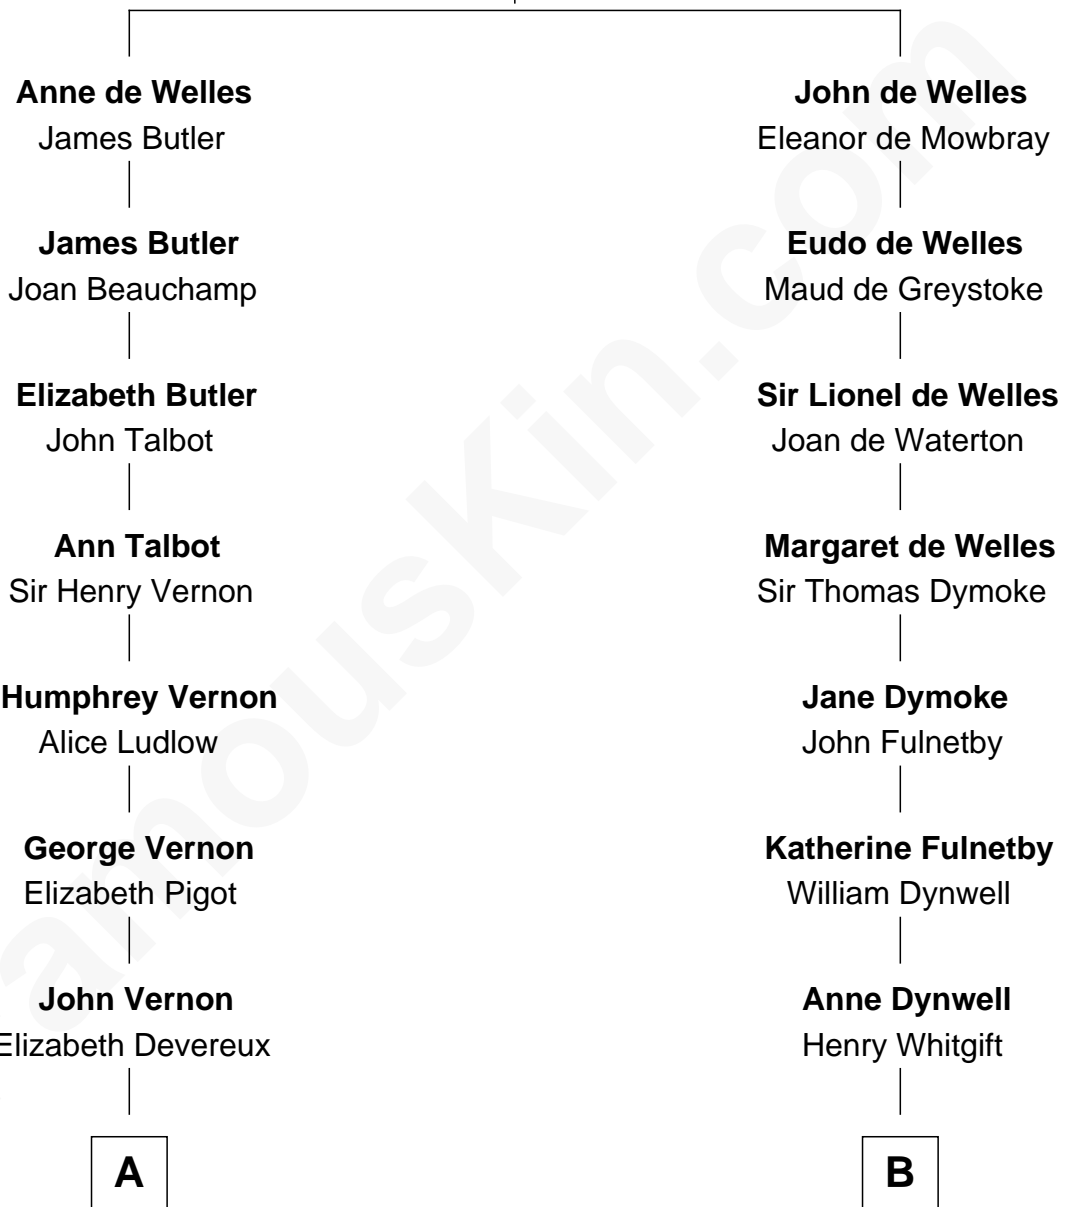

FamousKin.com Relationship Chart of

Sarah Ferguson

Duchess of York

15th cousin 4 times removed of

Ralph Waldo Emerson

American Poet

John de Welles

Maud de Roos

C

—
Marian Louisa Montagu-Douglas-Scott

Andrew Henry Ferguson

—
Ronald Ivor Ferguson

Susan Mary Wright

—
Sarah Ferguson

Duchess of York

FamousKin.com