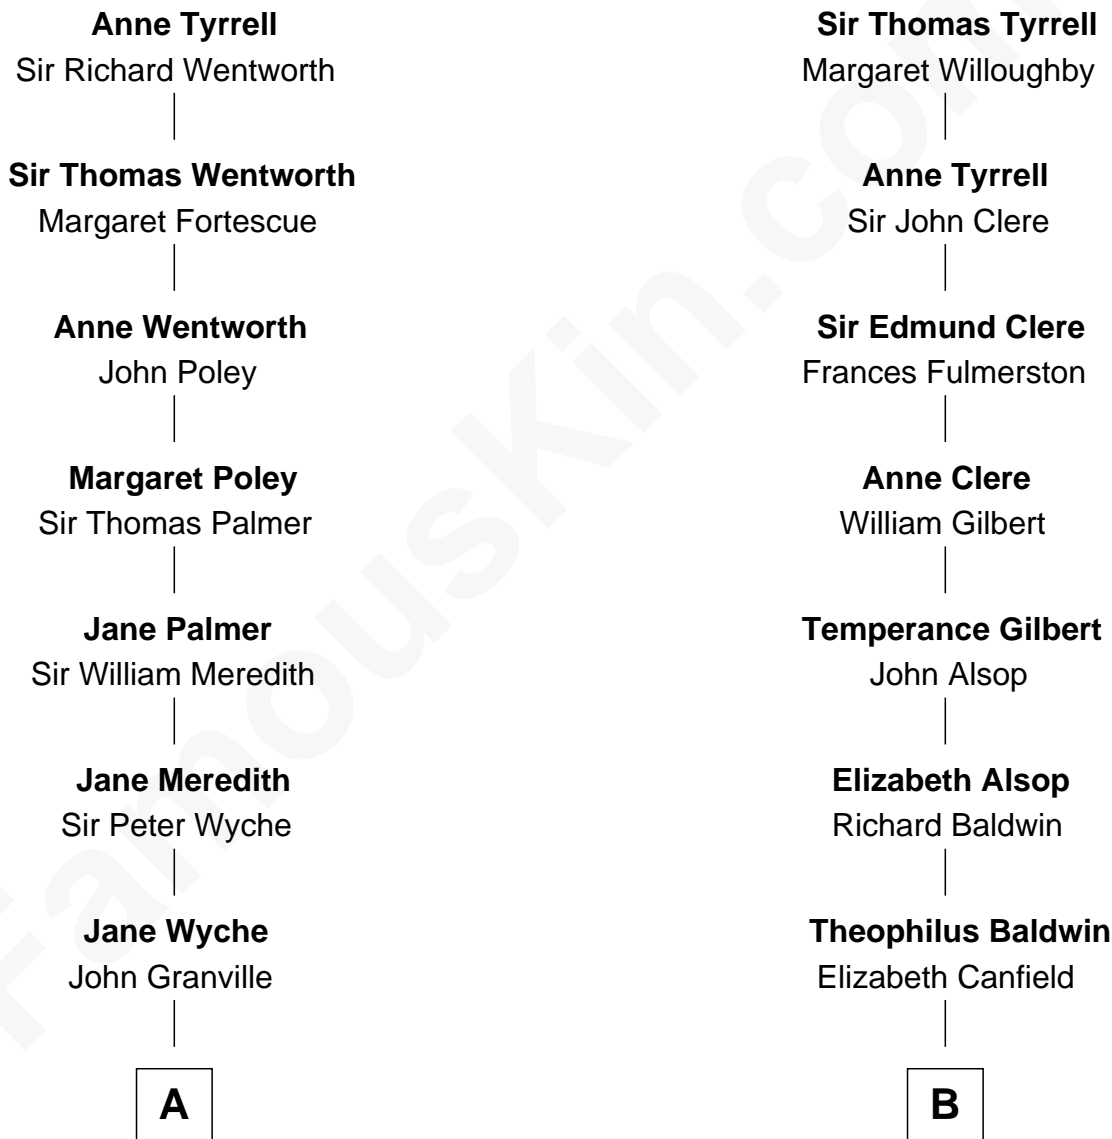

FamousKin.com Relationship Chart of

Sarah Ferguson

Duchess of York

17th cousin 1 time removed of

Sydney Biddle Barrows

Mayflower Madam

Sir James Tyrrell

Anne Arundell

C

—
Ronald Ivor Ferguson

Susan Mary Wright

—
Sarah Ferguson

Duchess of York

FamousKin.com