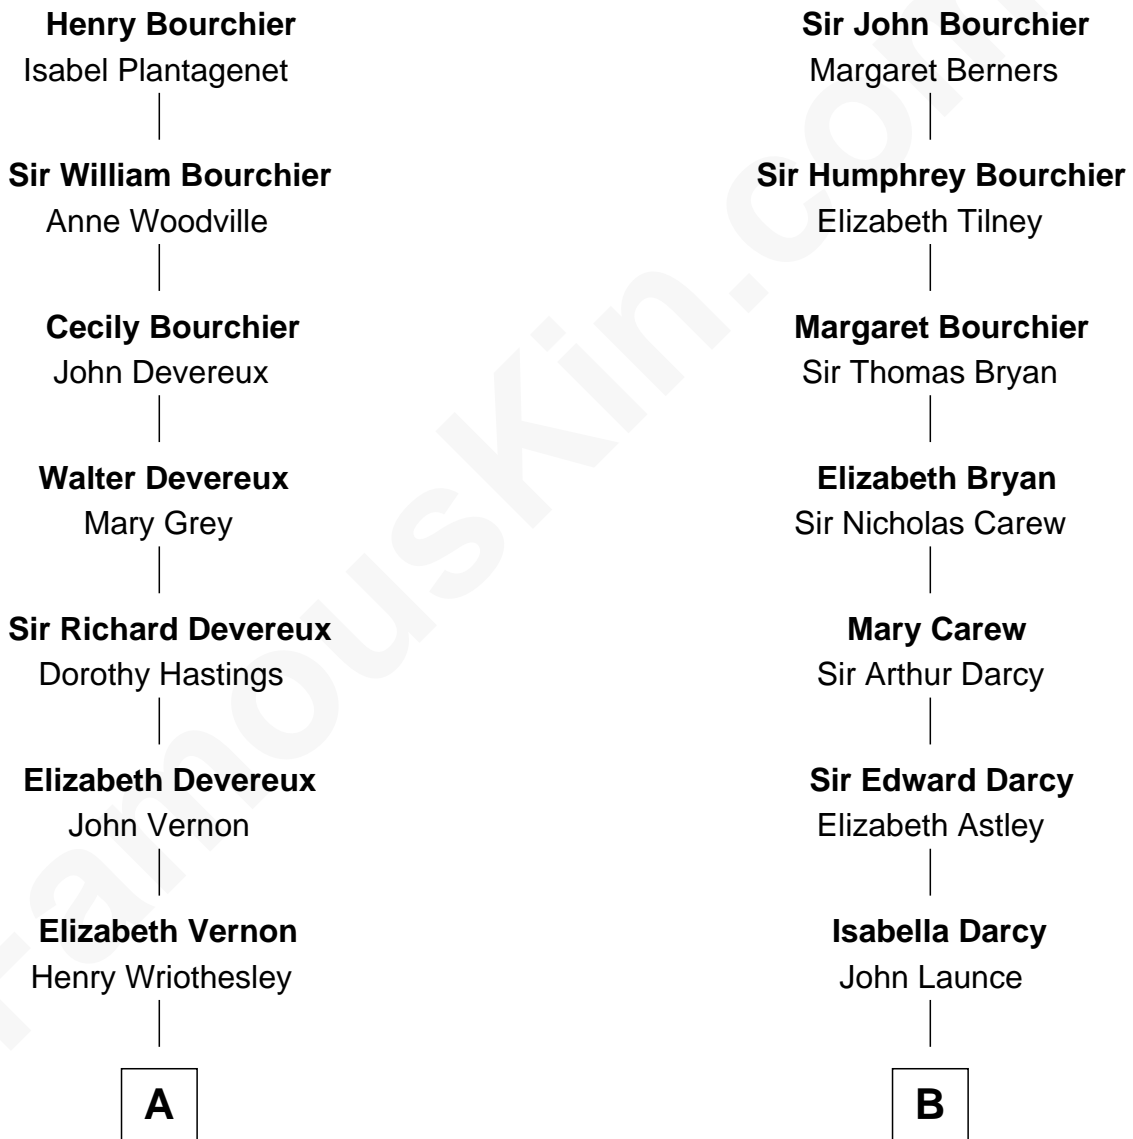

FamousKin.com Relationship Chart of

Sarah Ferguson

Duchess of York

11th cousin 7 times removed of

Robert Treat Paine

Signer of the Declaration of Independence

Sir William Bouchier

Anne Plantagenet

A

Thomas Wriothesley
Rachel Massüe de Ruvigny

Rachel Wriothesley
William Russell

Sir Wriothesley Russell
Elizabeth Howland

John Russell
Gertrude Leveson-Gower

Francis Russell
Elizabeth Keppel

Sir John Russell
Georgiana Gordon