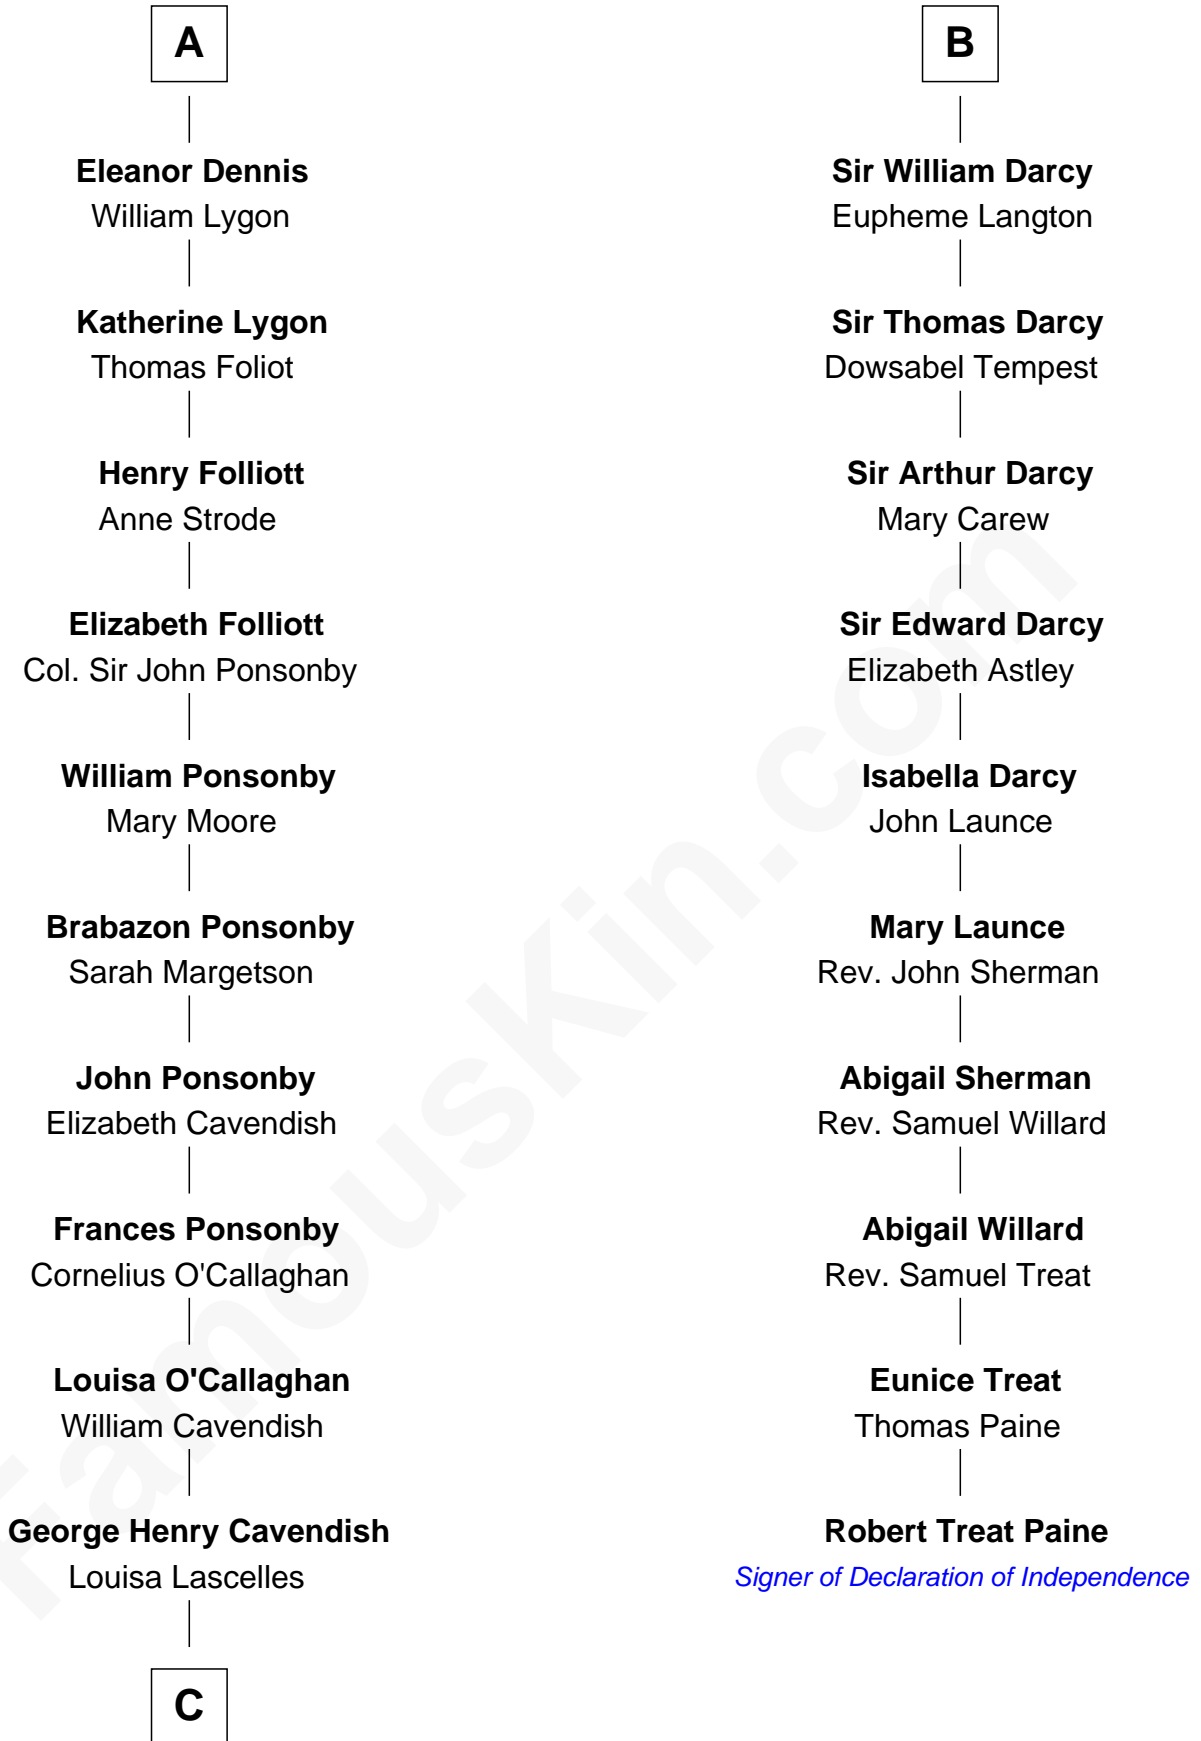

FamousKin.com
Relationship Chart of
Sarah Ferguson
Duchess of York

16th cousin 5 times removed of

Robert Treat Paine
Signer of the Declaration of Independence

C

—
Susan Henrietta Cavendish

Henry Robert Brand

—
Margaret Brand

Algernon Francis Holford Ferguson

—
Andrew Henry Ferguson

Marian Louisa Montagu-Douglas-Scott

—
Ronald Ivor Ferguson

Susan Mary Wright

—
Sarah Ferguson

Duchess of York