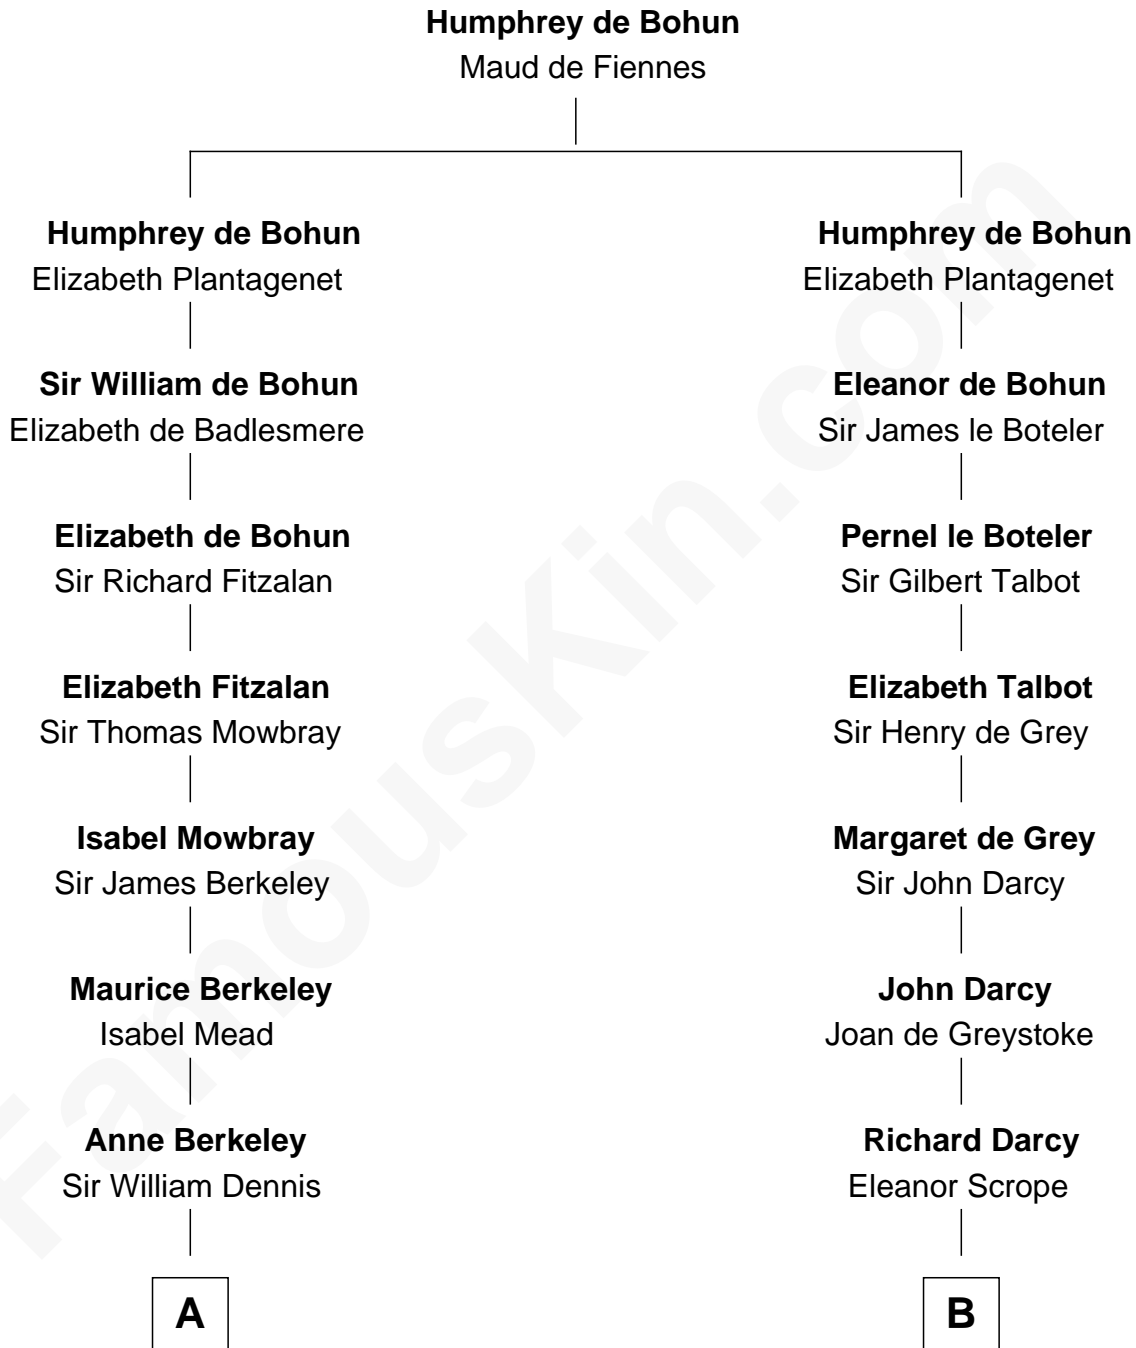

FamousKin.com
Relationship Chart of
Sarah Ferguson
Duchess of York

16th cousin 5 times removed of

Robert Treat Paine
Signer of the Declaration of Independence

C

—
Susan Henrietta Cavendish

Henry Robert Brand

—
Margaret Brand

Algernon Francis Holford Ferguson

—
Andrew Henry Ferguson

Marian Louisa Montagu-Douglas-Scott

—
Ronald Ivor Ferguson

Susan Mary Wright

—
Sarah Ferguson

Duchess of York