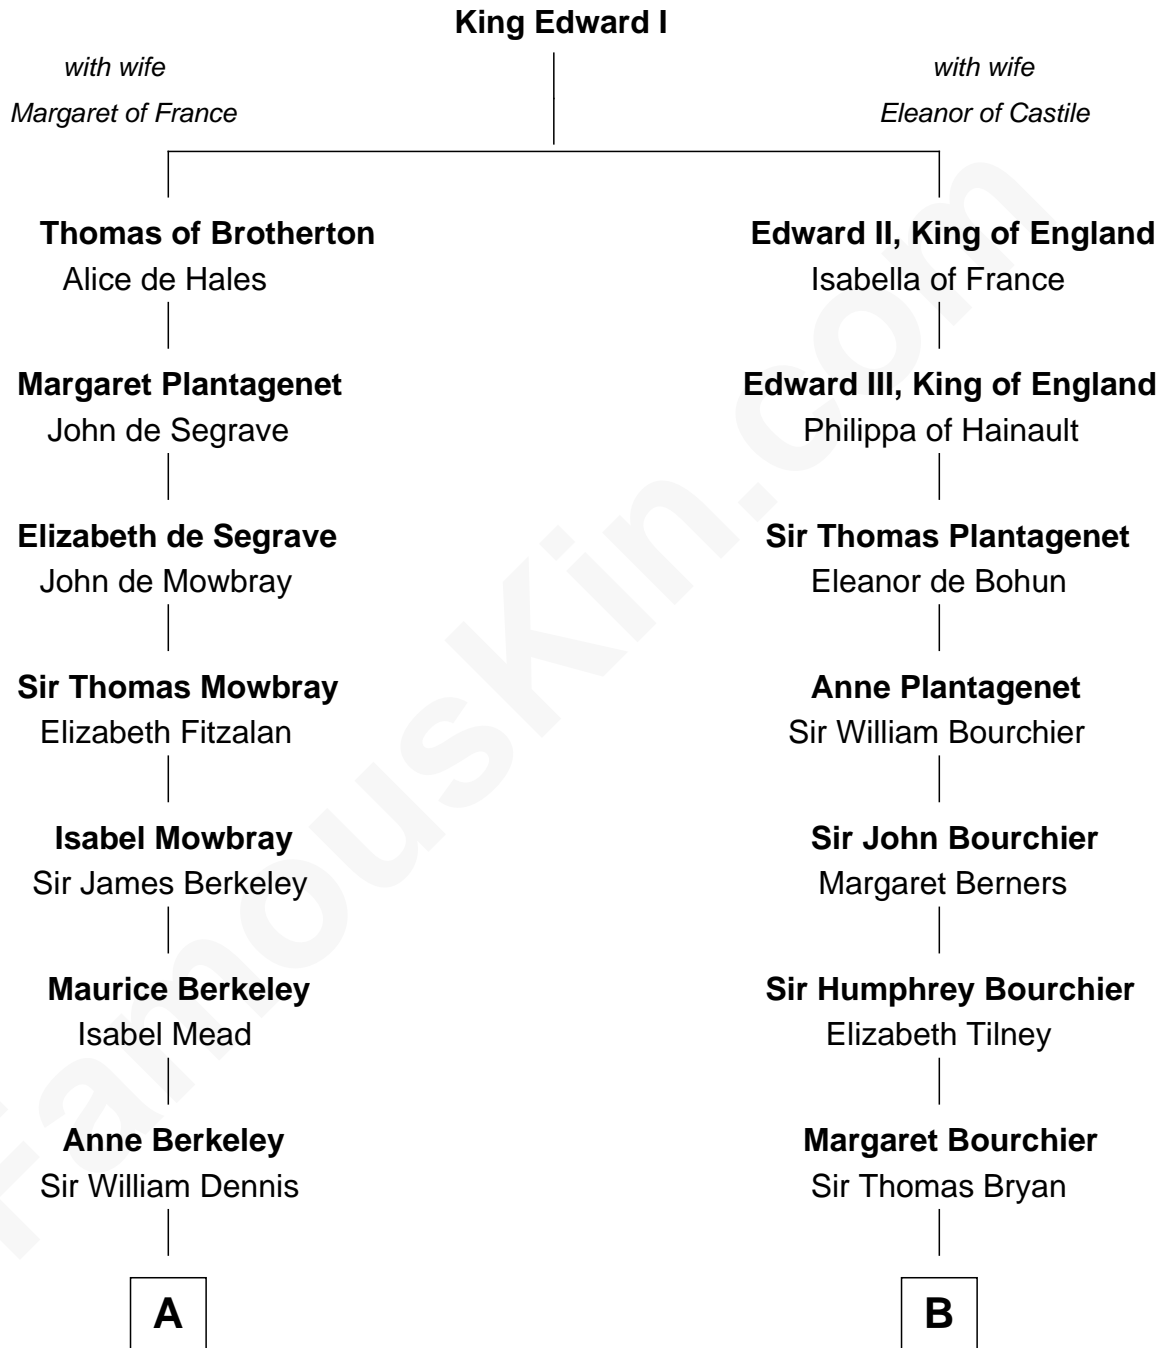

## Relationship Chart of

### Sarah Ferguson

*Duchess of York*

15th cousin 6 times removed of

**Robert Treat Paine**  
*Signer of the Declaration of Independence*

**C**

—  
**Susan Henrietta Cavendish**

Henry Robert Brand

—  
**Margaret Brand**