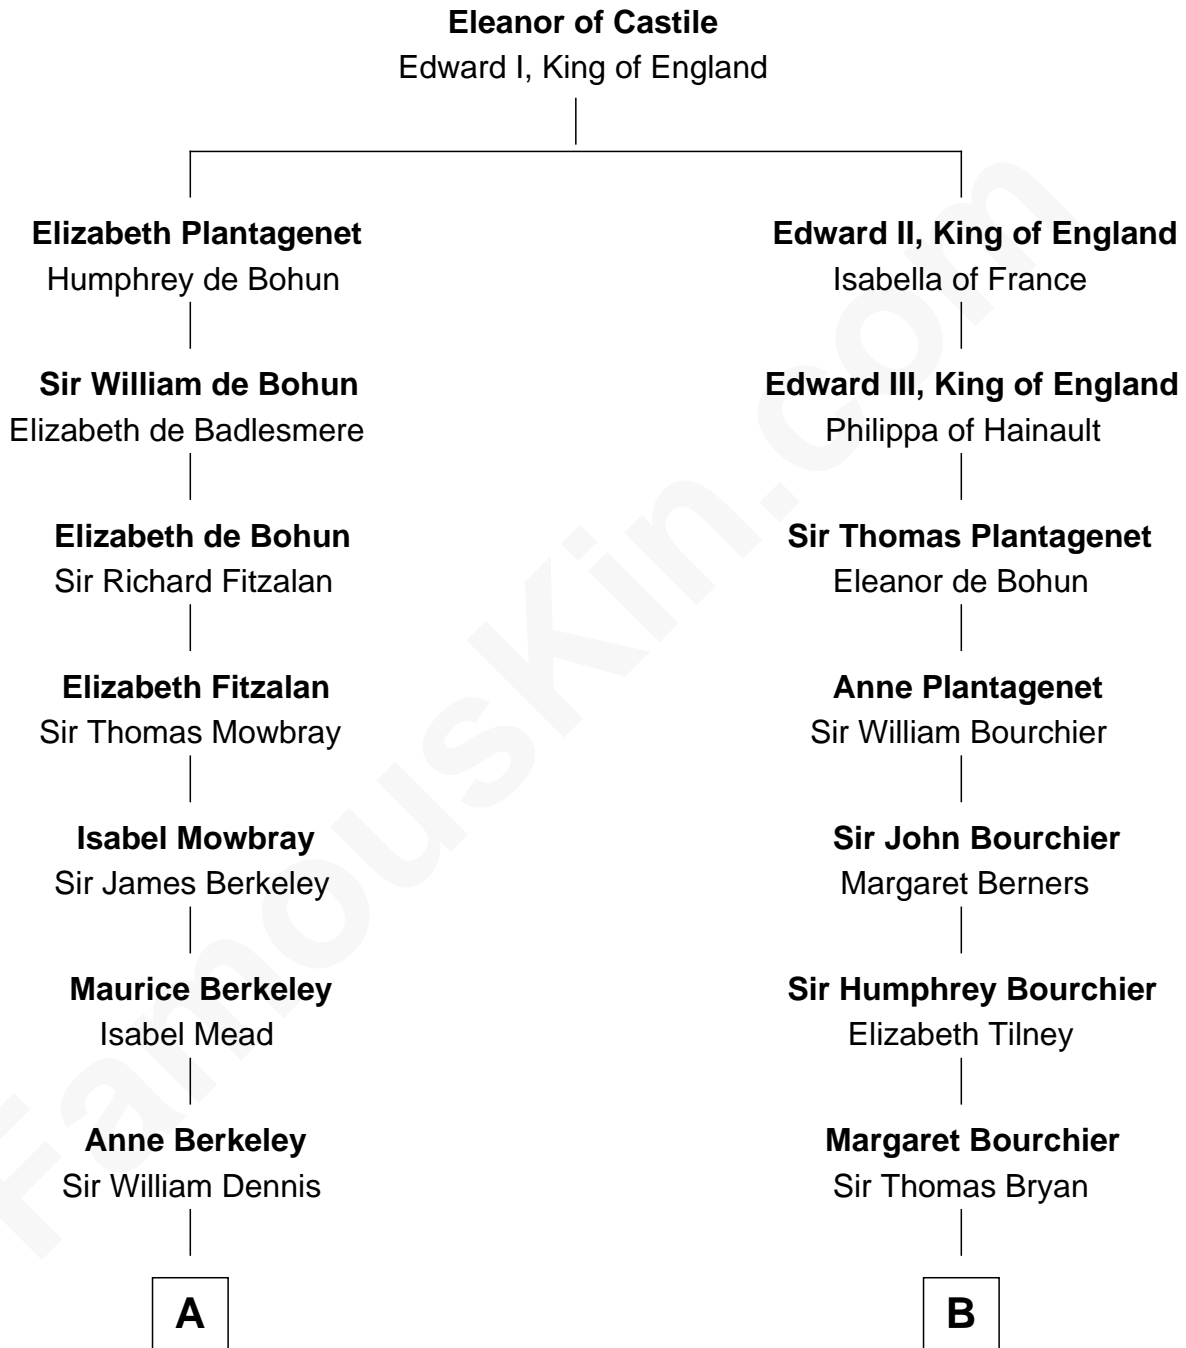

FamousKin.com
Relationship Chart of
Sarah Ferguson
Duchess of York

15th cousin 6 times removed of

Robert Treat Paine
Signer of the Declaration of Independence

C

—
Susan Henrietta Cavendish

Henry Robert Brand

—
Margaret Brand

Algernon Francis Holford Ferguson

—
Andrew Henry Ferguson

Marian Louisa Montagu-Douglas-Scott

—
Ronald Ivor Ferguson

Susan Mary Wright

—
Sarah Ferguson

Duchess of York