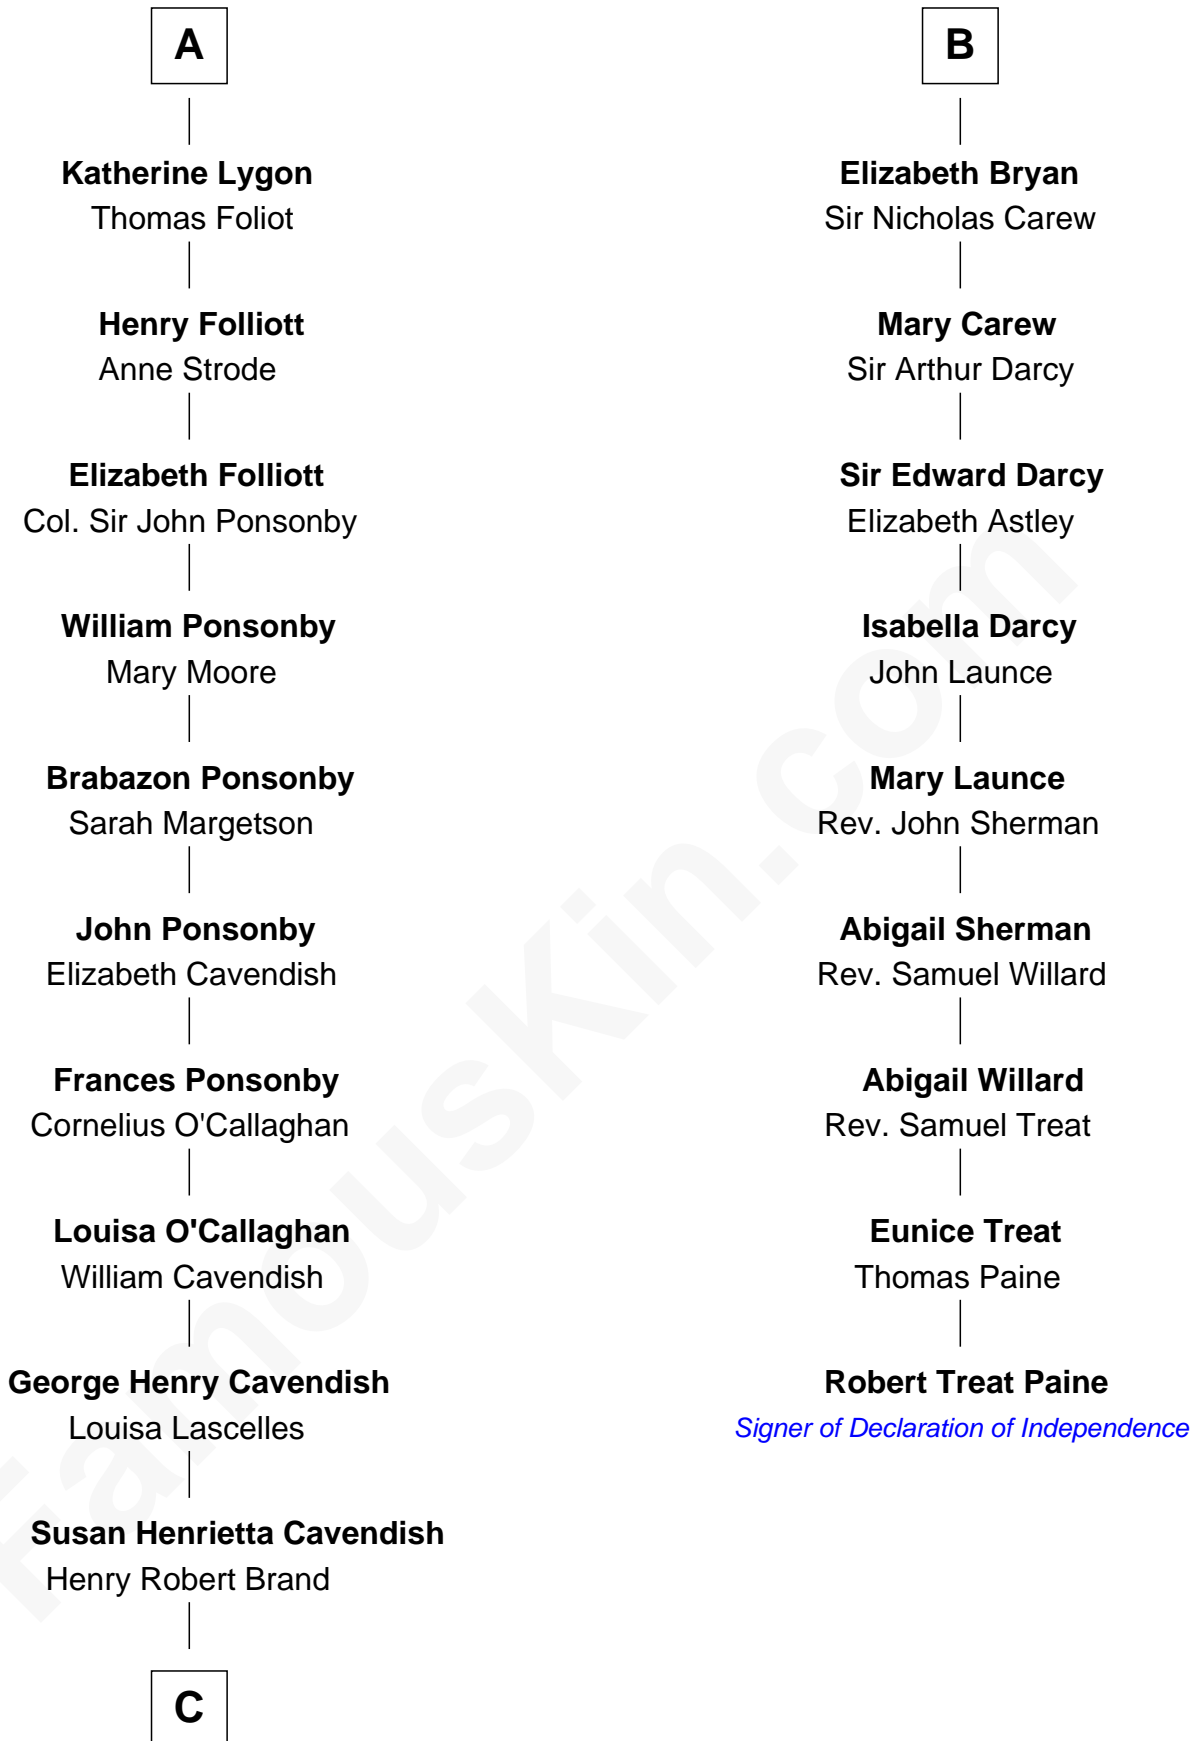

FamousKin.com Relationship Chart of

Sarah Ferguson

Duchess of York

15th cousin 5 times removed of

Robert Treat Paine

Signer of the Declaration of Independence

Henry Plantagenet

Maud de Chaworth

Richard Fitzalan

Joan Fitzalan

Humphrey de Bohun

Eleanor de Bohun

Sir Thomas Plantagenet

Anne Plantagenet

Sir William Bouchier

Sir John Bouchier

Margaret Berners

Sir Humphrey Bouchier

Elizabeth Tilney

Margaret Bouchier

Sir Thomas Bryan

B

C

—
Margaret Brand

Algernon Francis Holford Ferguson

—
Andrew Henry Ferguson

Marian Louisa Montagu-Douglas-Scott

—
Ronald Ivor Ferguson

Susan Mary Wright

—
Sarah Ferguson

Duchess of York

FamousKin.com