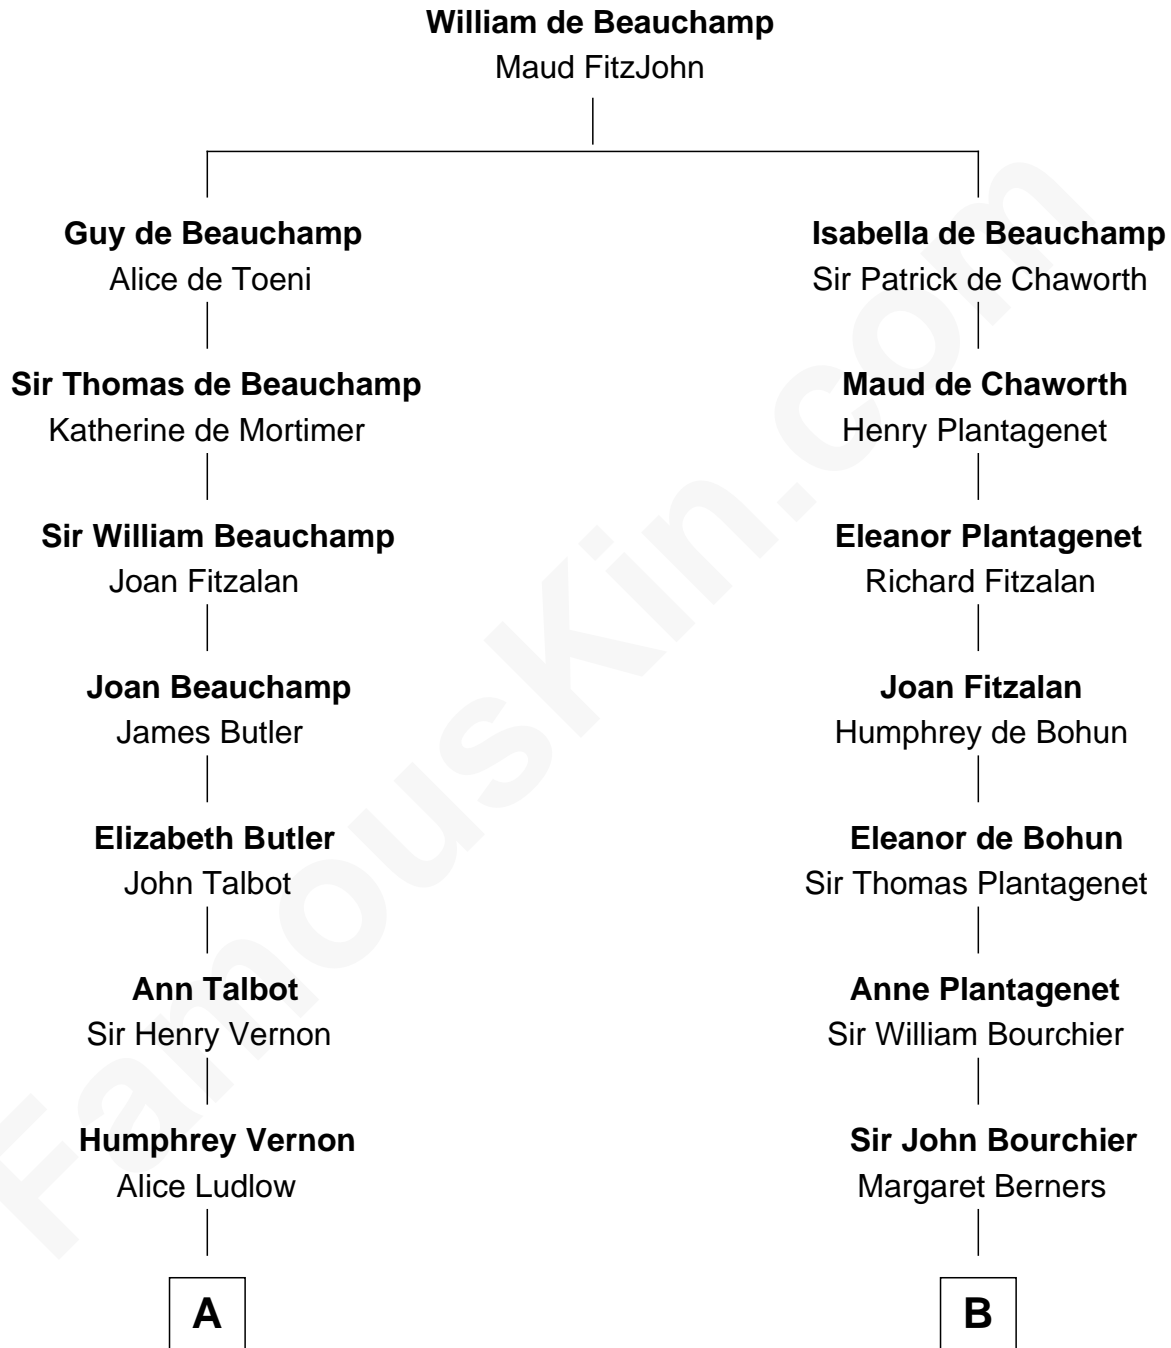

## Relationship Chart of

**Sarah Ferguson**

*Duchess of York*

17th cousin 4 times removed of

**Robert Treat Paine**

*Signer of the Declaration of Independence*

**C**

—  
**Louisa Jane Hamilton**

William Henry Walter Montagu-Douglas-Scott

—  
**Herbert Andrew Montagu-Douglas-Scott**

Marie Josephine Edwards

—  
**Marian Louisa Montagu-Douglas-Scott**

Andrew Henry Ferguson

—  
**Ronald Ivor Ferguson**

Susan Mary Wright

—  
**Sarah Ferguson**

*Duchess of York*