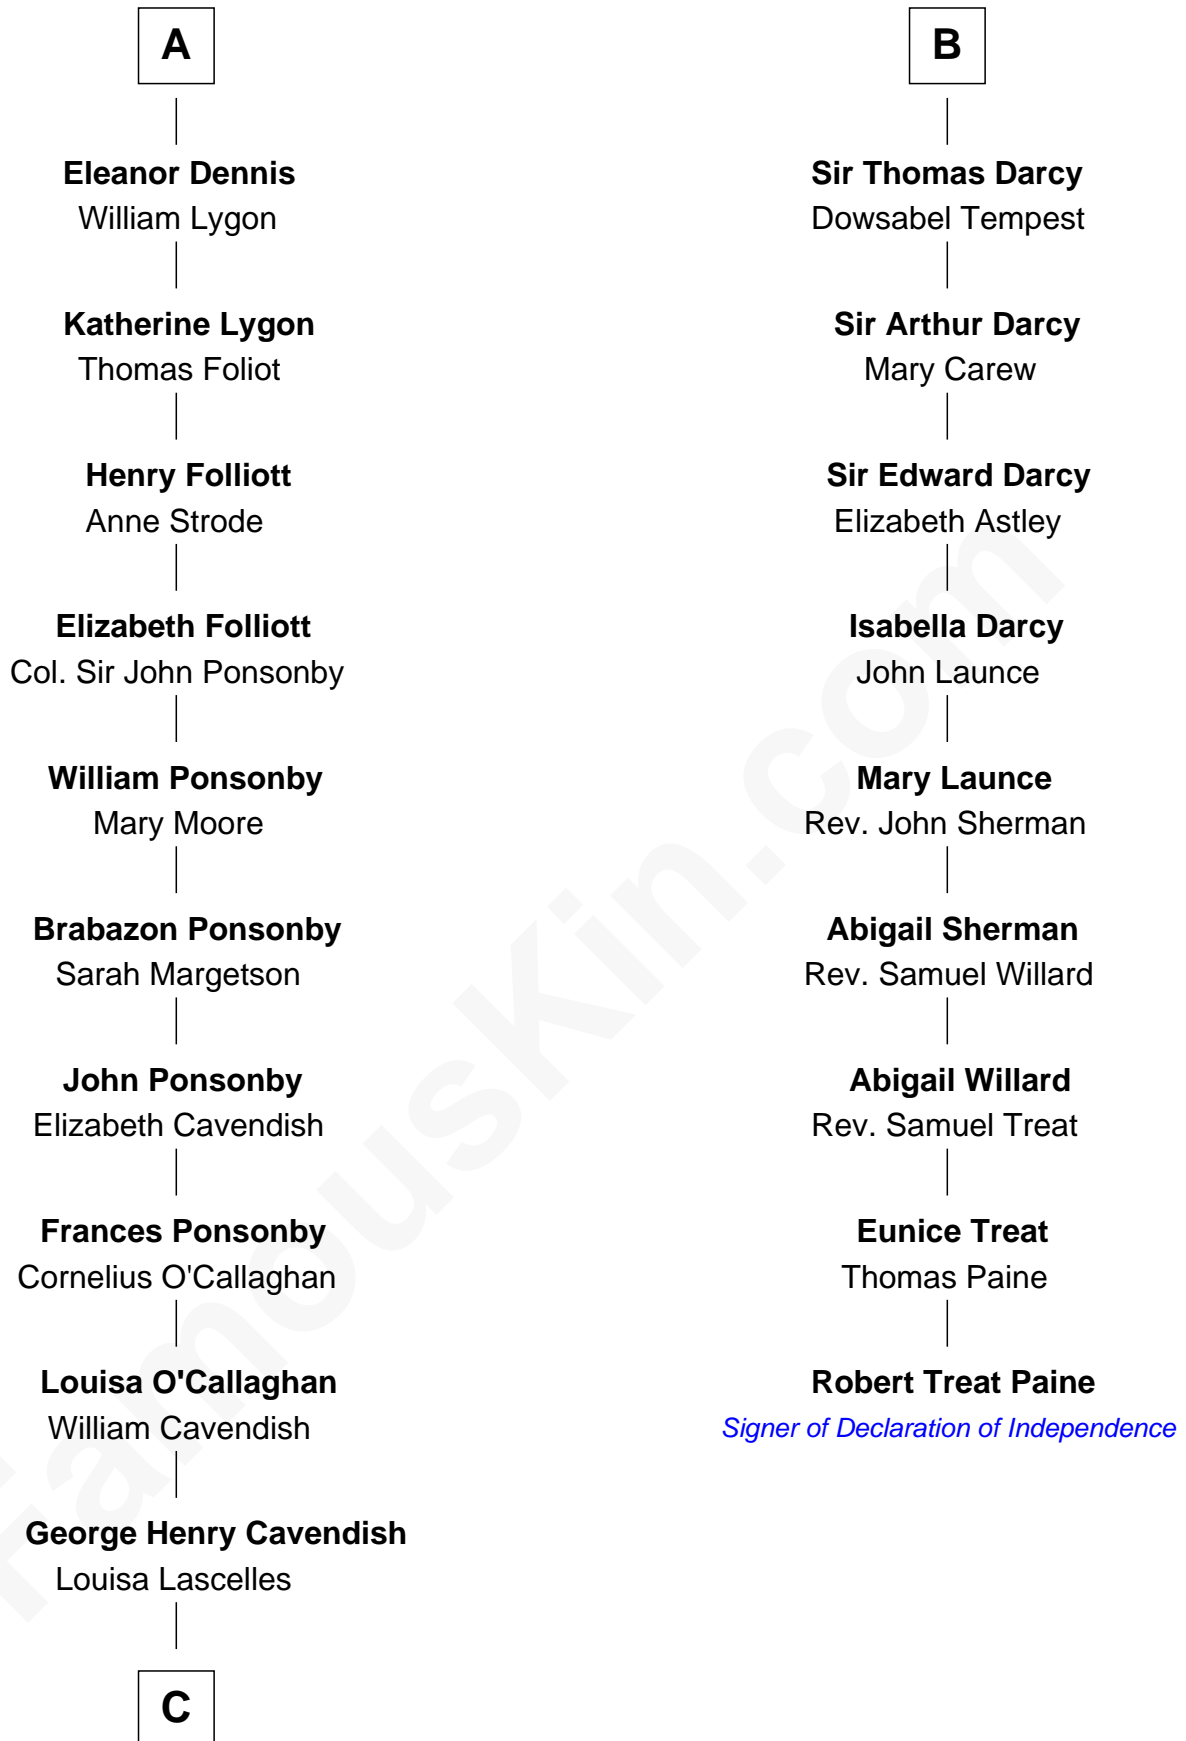

# FamousKin.com Relationship Chart of

**Sarah Ferguson**

*Duchess of York*

15th cousin 6 times removed of

**Robert Treat Paine**

*Signer of the Declaration of Independence*

**Thomas de Clare**  
Juliana FitzMaurice

**Margaret de Clare**  
Bartholomew de Badlesmere

**Elizabeth de Badlesmere**  
Sir William de Bohun

**Elizabeth de Bohun**  
Sir Richard Fitzalan

**Elizabeth Fitzalan**  
Sir Thomas Mowbray

**Isabel Mowbray**  
Sir James Berkeley

**Maurice Berkeley**  
Isabel Mead

**Anne Berkeley**  
Sir William Dennis

**A**

**Margaret de Clare**  
Bartholomew de Badlesmere

**Margery de Badlesmere**  
Sir William de Ros

**Maud de Roos**  
John de Welles

**Margery de Welles**  
Stephen le Scrope

**John le Scrope**  
Elizabeth Chaworth

**Eleanor Scrope**  
Richard Darcy

**Sir William Darcy**  
Eupheme Langton

**B**

**C**

—  
**Susan Henrietta Cavendish**

Henry Robert Brand