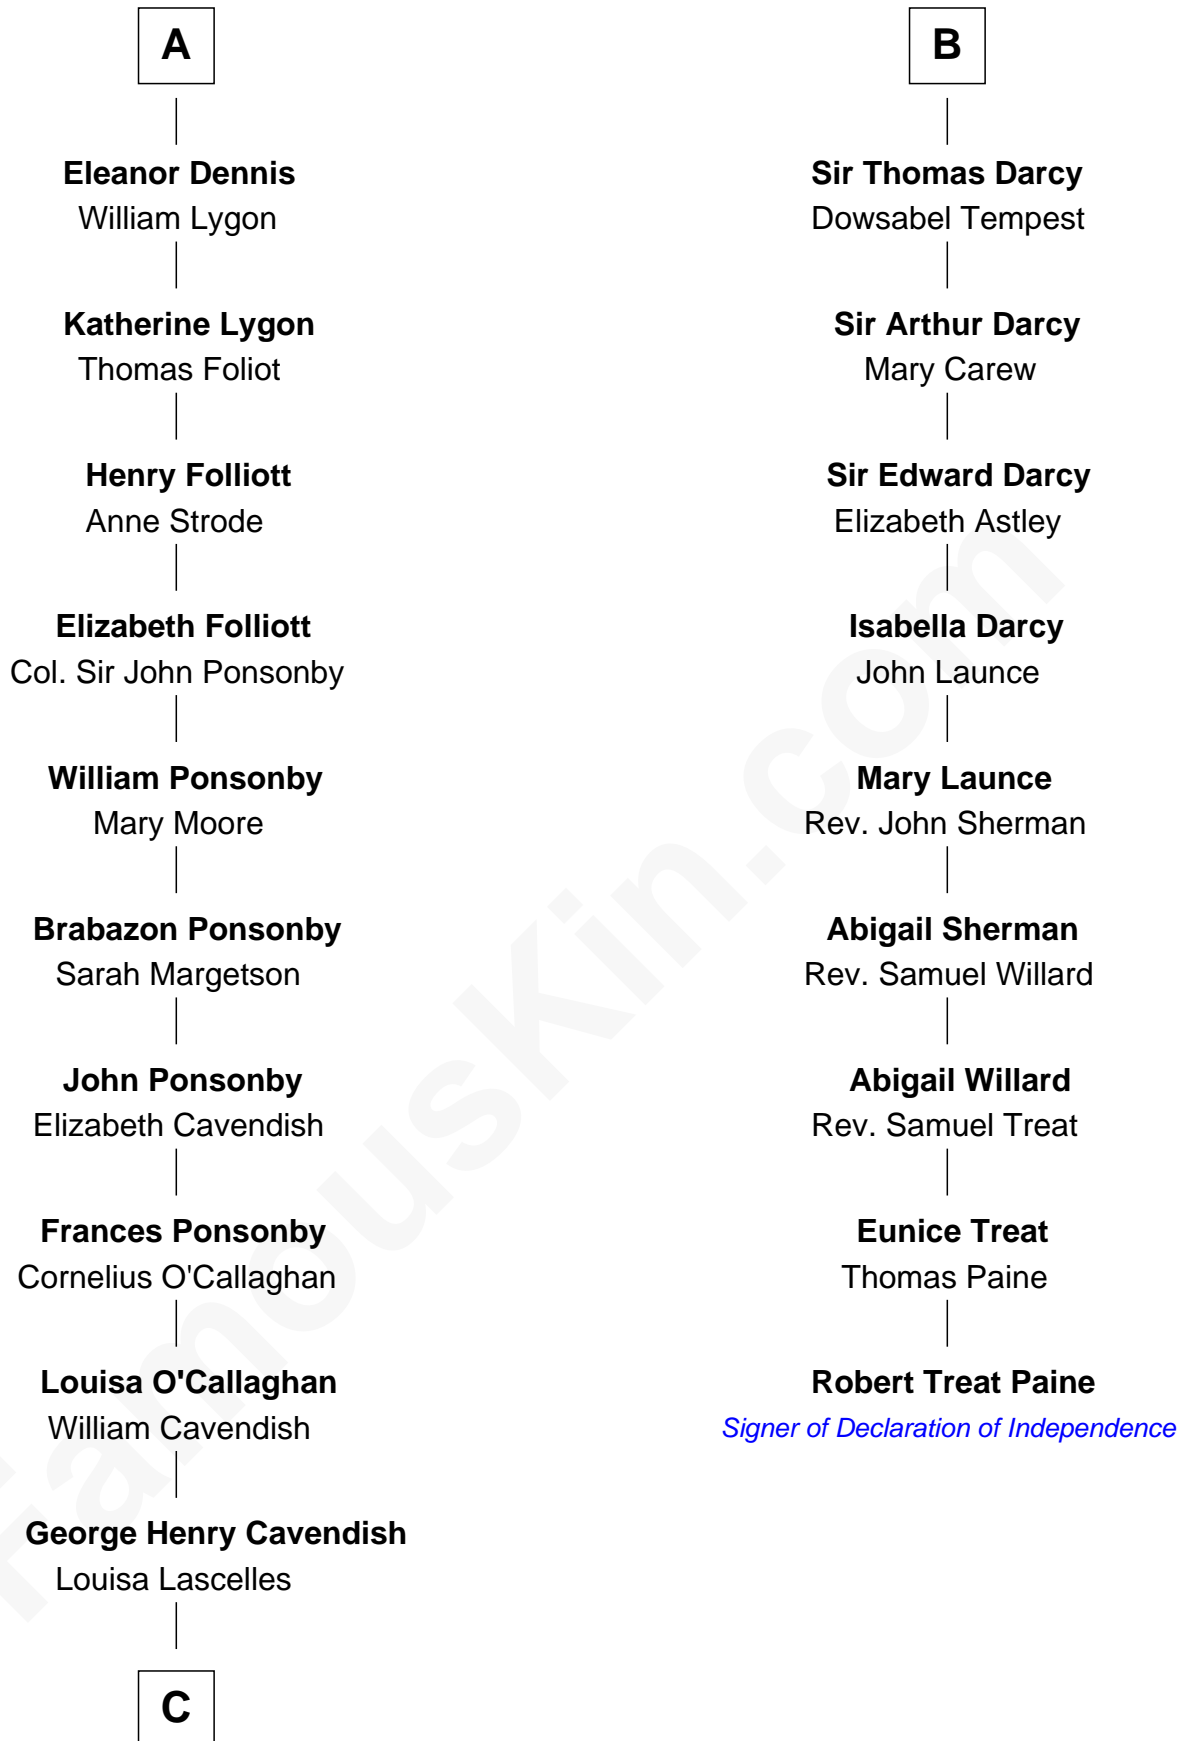

FamousKin.com
Relationship Chart of
Sarah Ferguson
Duchess of York

15th cousin 6 times removed of

Robert Treat Paine
Signer of the Declaration of Independence

Gunselm de Badlesmere

C

—
Susan Henrietta Cavendish

Henry Robert Brand

—
Margaret Brand

Algernon Francis Holford Ferguson

—
Andrew Henry Ferguson

Marian Louisa Montagu-Douglas-Scott

—
Ronald Ivor Ferguson

Susan Mary Wright

—
Sarah Ferguson

Duchess of York