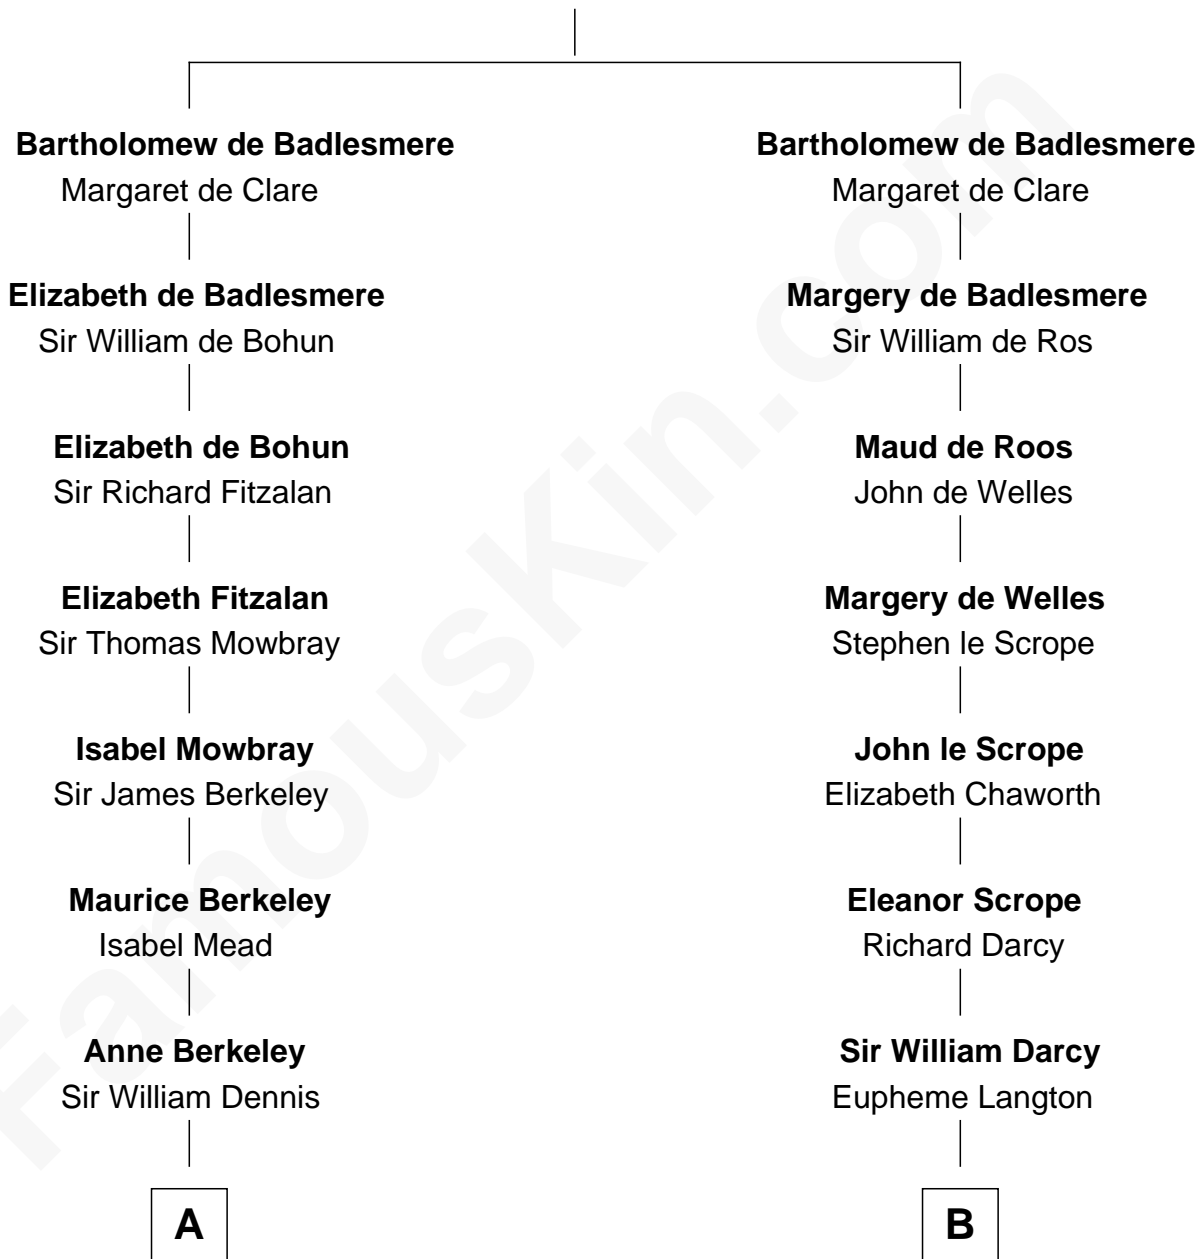

FamousKin.com
Relationship Chart of
Sarah Ferguson
Duchess of York

15th cousin 6 times removed of

Robert Treat Paine
Signer of the Declaration of Independence

Gunselm de Badlesmere

C

—
Susan Henrietta Cavendish

Henry Robert Brand

—
Margaret Brand

Algernon Francis Holford Ferguson

—
Andrew Henry Ferguson

Marian Louisa Montagu-Douglas-Scott

—
Ronald Ivor Ferguson

Susan Mary Wright

—
Sarah Ferguson

Duchess of York