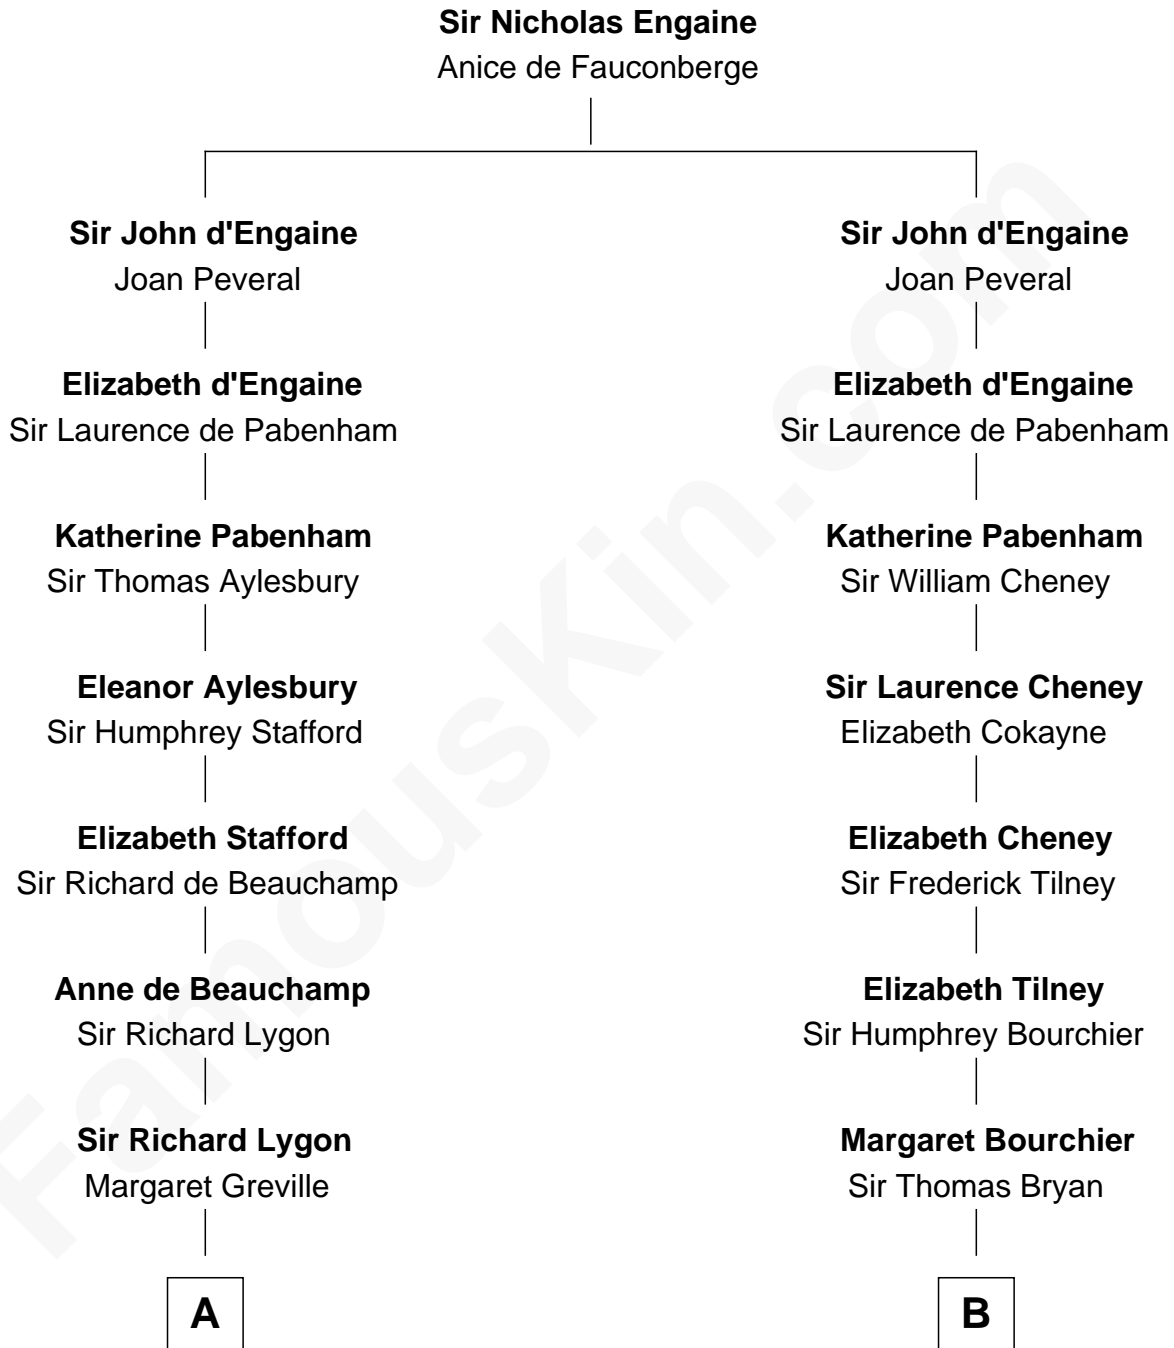

FamousKin.com
Relationship Chart of
Sarah Ferguson
Duchess of York

15th cousin 6 times removed of

Robert Treat Paine
Signer of the Declaration of Independence

C

—
Susan Henrietta Cavendish

Henry Robert Brand

—
Margaret Brand

Algernon Francis Holford Ferguson

—
Andrew Henry Ferguson

Marian Louisa Montagu-Douglas-Scott

—
Ronald Ivor Ferguson

Susan Mary Wright

—
Sarah Ferguson

Duchess of York