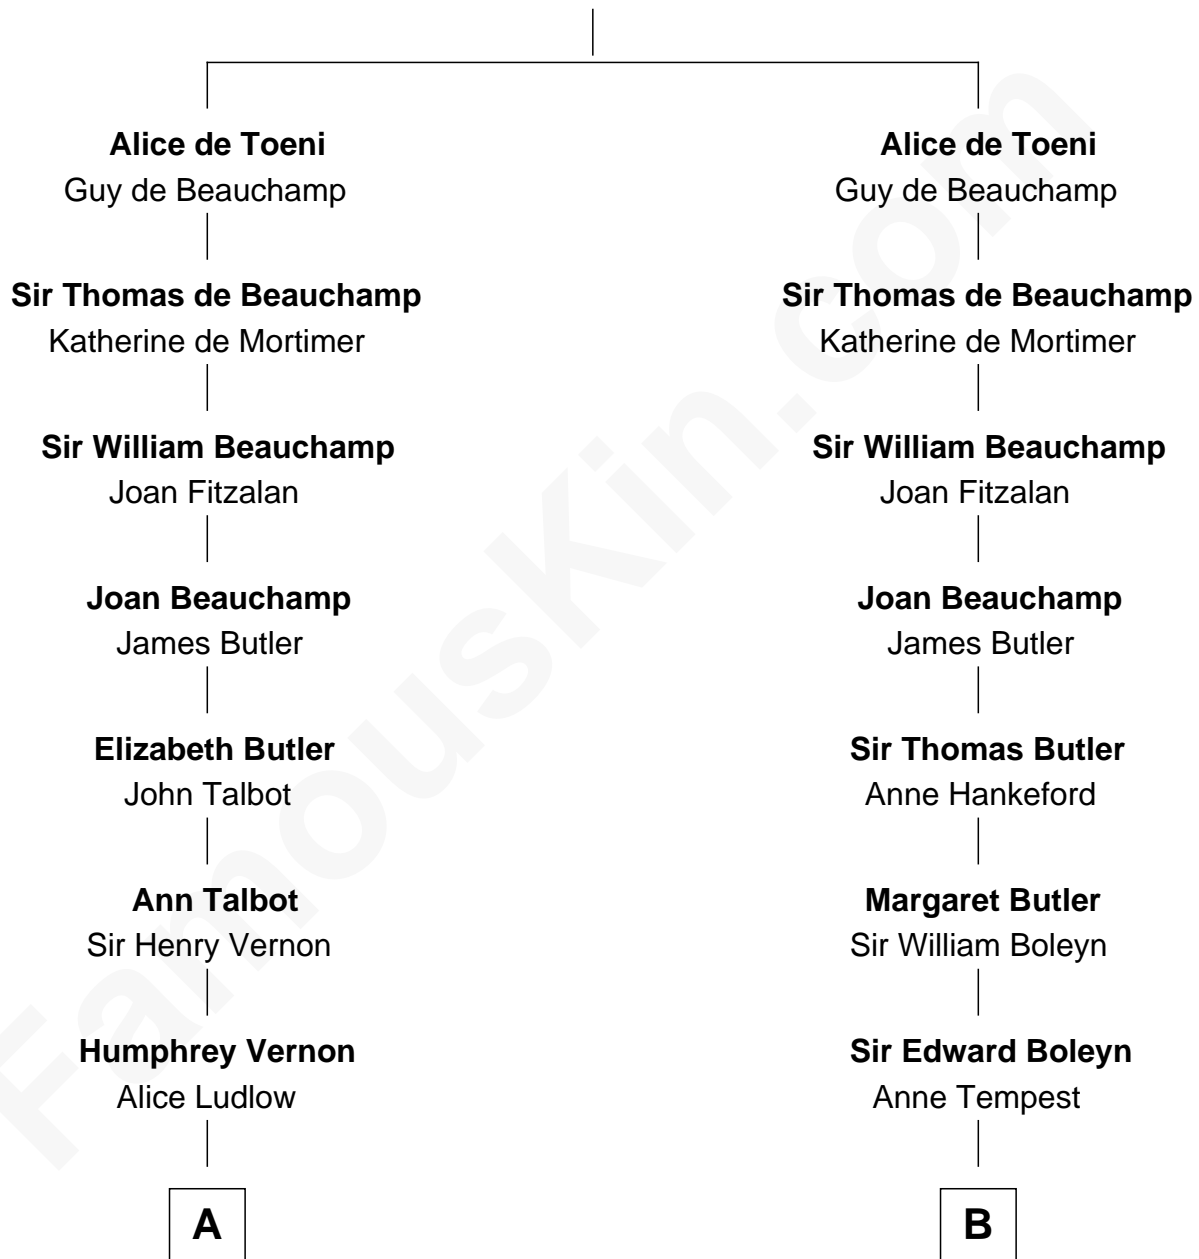

# FamousKin.com Relationship Chart of

**Sarah Ferguson**

*Duchess of York*

15th cousin 6 times removed of

**William Floyd**

*Signer of the Declaration of Independence*

**Ralph VII de Toeni**

Mary - - - - -

**C**

**Louisa Jane Hamilton**

William Henry Walter Montagu-Douglas-Scott

**Herbert Andrew Montagu-Douglas-Scott**

Marie Josephine Edwards

**Marian Louisa Montagu-Douglas-Scott**

Andrew Henry Ferguson

**Ronald Ivor Ferguson**

Susan Mary Wright

**Sarah Ferguson**

*Duchess of York*

FamousKin.com