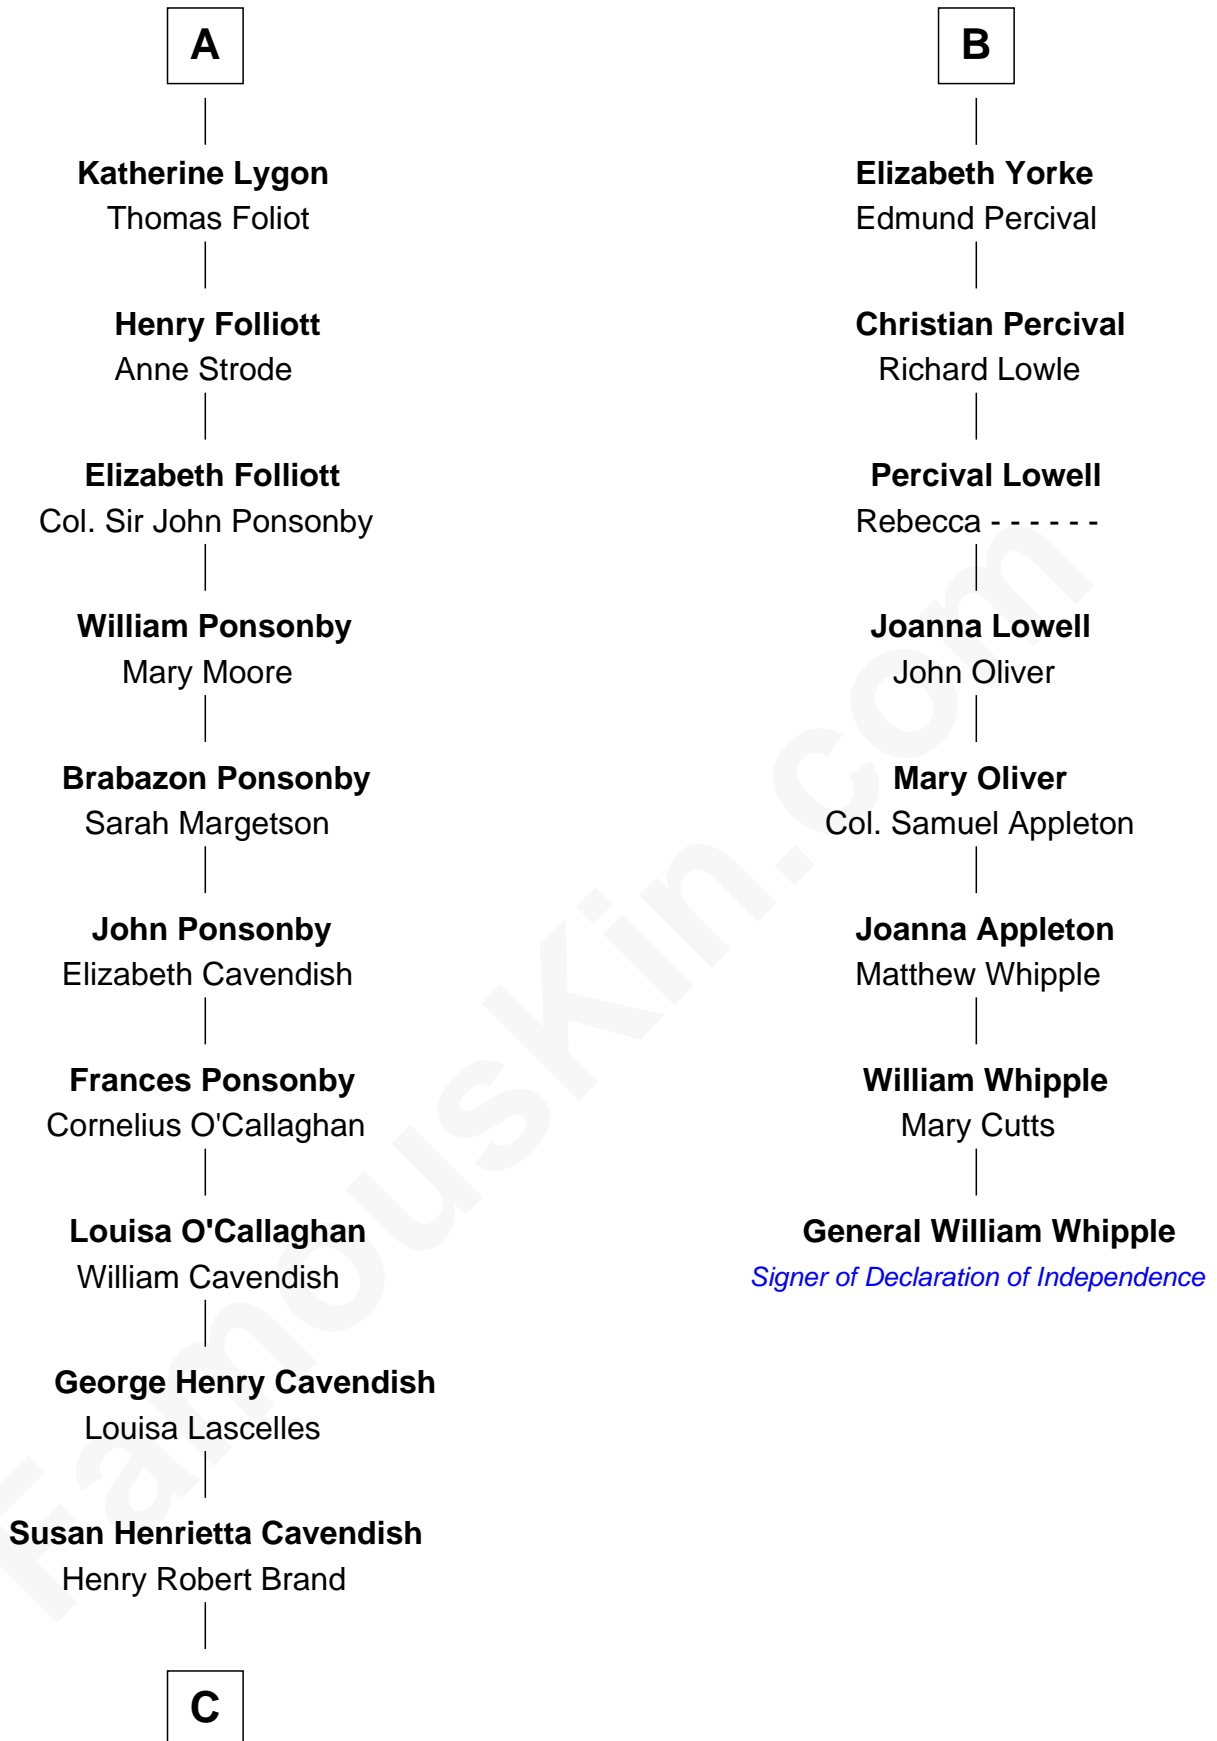

FamousKin.com Relationship Chart of

Sarah Ferguson

Duchess of York

14th cousin 6 times removed of

General William Whipple

Signer of the Declaration of Independence

Humphrey de Bohun

Elizabeth Plantagenet

Sir William de Bohun
Elizabeth de Badlesmere

Elizabeth de Bohun
Sir Richard Fitzalan

Elizabeth Fitzalan
Sir Thomas Mowbray

Isabel Mowbray
Sir James Berkeley

Maurice Berkeley
Isabel Mead

Anne Berkeley
Sir William Dennis

Eleanor Dennis
William Lygon

A

Margaret de Bohun
Sir Hugh de Courtnay

Elizabeth de Courtnay
Sir Andrew Luttrell

Sir Hugh Luttrell
Catherine de Beaumont

Sir John Luttrell
Margaret Touchet

Sir James Luttrell
Elizabeth Courtnay

Sir Hugh Luttrell
Margaret Hill

Eleanor Luttrell
Roger Yorke

B

C

—
Margaret Brand

Algernon Francis Holford Ferguson

—
Andrew Henry Ferguson

Marian Louisa Montagu-Douglas-Scott